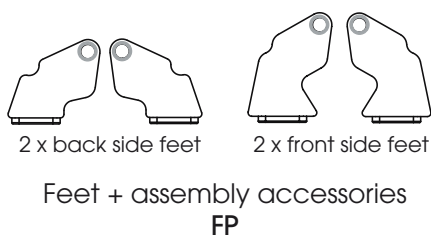

Locking package for rocking skid lock

Protective cover (waterproof):

Protective cover for type 100F: **SH100F**

Each piece of furniture is handmade and unique. Deviations to the listed measurements may be caused by:
1. different upholstery materials (fabric, leather), 2. processing of ticking mats, 3. the pressure to combine individual parts, etc.
The seat comfort of a sofa type with larger seat depth usually differs from one with lower depth.