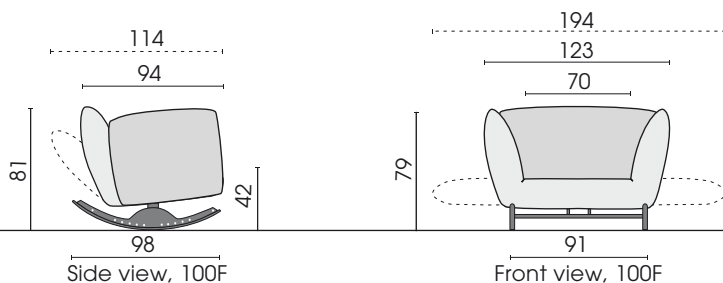

10.02.2026

Rocking element with function