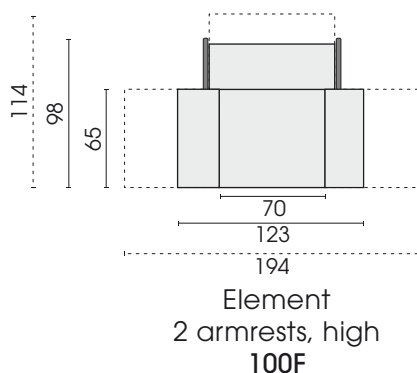

10.02.2026

Rocking element with function

Locking package for rocking skid lock

Protective cover (waterproof):

Protective cover for type 100F: **SH100F**

Each piece of furniture is handmade and unique. Deviations to the listed measurements may be caused by:
1. different upholstery materials (fabric, leather), 2. processing of ticking mats, 3. the pressure to combine individual parts, etc.
The seat comfort of a sofa type with larger seat depth usually differs from one with lower depth.