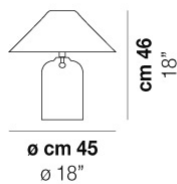

BCCR
white crystal

FRAME FINISH

CR
glossy chrome

ALEGA LT BCCR CR E14 CE

LIGHT SOURCES

3x46W 220-240 V 50/60 Hz E14

TECH DATA

⊥ IP20 ⚠ Ⓞ0,3m

VOLUME: Mc 0,16

PACKAGE: N.1

NET WEIGHT: Kg 4,50

GROSS WEIGHT: Kg 8,00

CERTIFICATIONS

EU Cert

International Cert