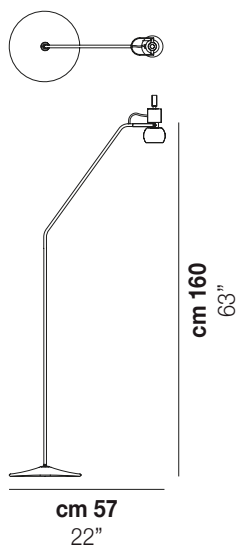

VEGA PT

TECHNICAL DATA:

CERTIFICATIONS:

LIGHT SOURCES

1x60W 220-240 V HALOGEN
50/60 Hz

VOLUME Mc 0,18
GROSS WEIGHT Kg 7,5
NET WEIGHT Kg 5

[download](#)