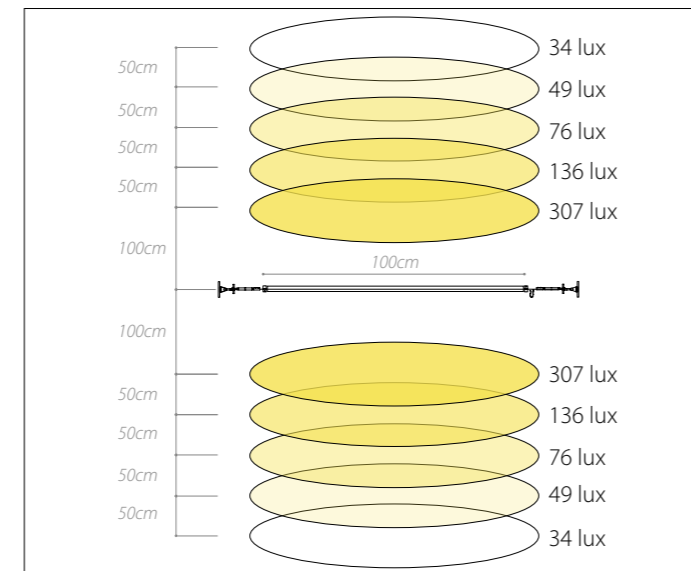

# CURVE FOTOMETRICHE

## PHOTOMETRIC CURVES

Archetto Space/1 strip LED

C semiplanes: 180°—0°/270°—90°  
 Sample dimension: 100 cmx2,2 cm  
 Flow: 1108,77 lm  
 Maximum: 277,82 Cd/Klm  
 Position: C=330,00 G=3,00  
 Performance: 100,00%  
 Asymmetrical

Archetto Space/2 strip LED

C semiplanes: 180°—0°/270°—90°  
 Sample dimension: 100 cmx2,2 cm  
 Flow: 2217,56 lm  
 Maximum: 139,23 Cd/Klm  
 Position: C=30,00 G=177,00  
 Performance: 100,00%  
 Asymmetrical