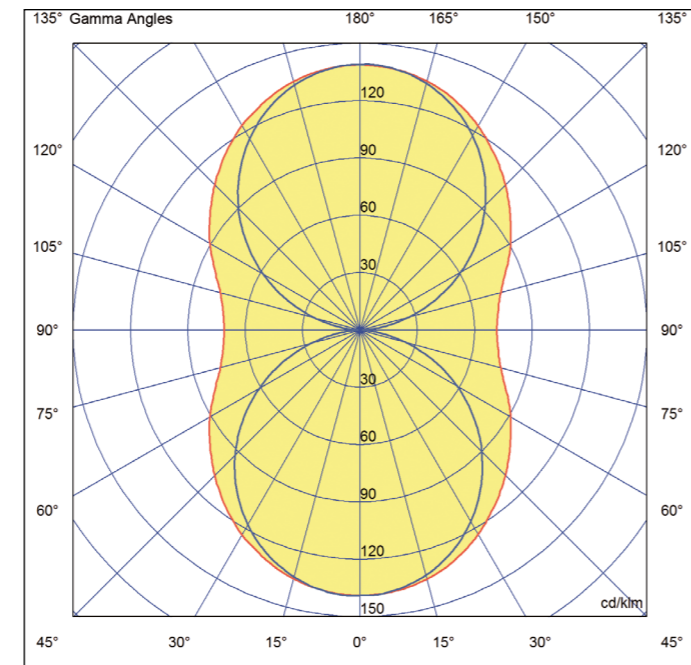

# CURVE FOTOMETRICHE

## PHOTOMETRIC CURVES

Archetto Space/1 strip LED

C semiplanes: 180°—0°/270°—90°  
 Sample dimension: 100 cmx2,2 cm  
 Flow: 1108,77 lm  
 Maximum: 277,82 Cd/Klm  
 Position: C=330,00 G=3,00  
 Performance: 100,00%  
 Asymmetrical

Archetto Space/2 strip LED

C semiplanes: 180°—0°/270°—90°  
 Sample dimension: 100 cmx2,2 cm  
 Flow: 2217,56 lm  
 Maximum: 139,23 Cd/Klm  
 Position: C=30,00 G=177,00  
 Performance: 100,00%  
 Asymmetrical