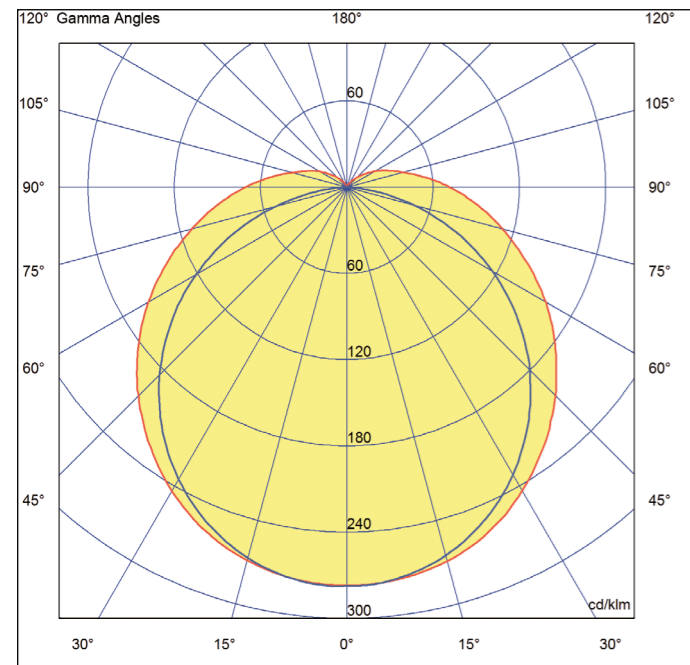

# CURVE FOTOMETRICHE

## PHOTOMETRIC CURVES

Archetto Space/1 strip LED

C semiplanes: 180°—0°/270°—90°  
 Sample dimension: 100 cmx2,2 cm  
 Flow: 1108,77 lm  
 Maximum: 277,82 Cd/Klm  
 Position: C=330,00 G=3,00  
 Performance: 100,00%  
 Asymmetrical