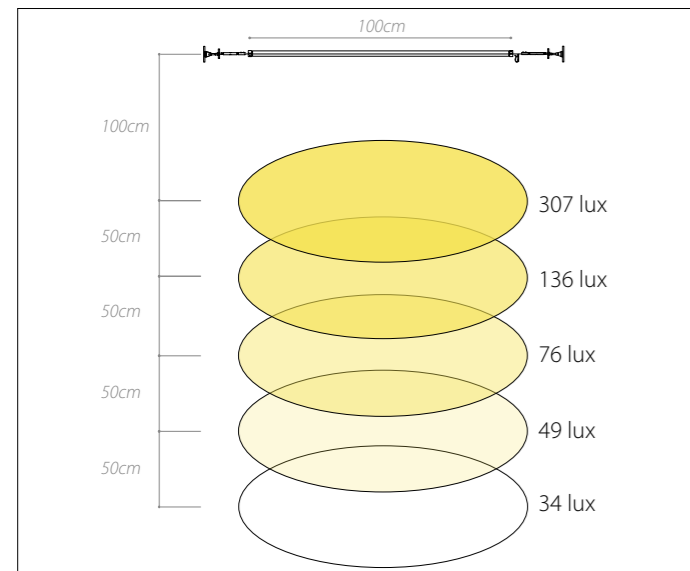

## Spot/ Spot **A+**

Testa telescopica. Metallo verniciato o nickel  
Telescopic head. Painted metal or nickel

	Bianco/White	ARCSPSP01BI
	Nero/Black	ARCSPSP01NE
	Nickel/ Nickel	ARCSPSP01NK

# CURVE FOTOMETRICHE

## PHOTOMETRIC CURVES

Archetto Space/1 strip LED

C semiplanes: 180°—0°/270°—90°  
 Sample dimension: 100 cmx2,2 cm  
 Flow: 1108,77 lm  
 Maximum: 277,82 Cd/Klm  
 Position: C=330,00 G=3,00  
 Performance: 100,00%  
 Asymmetrical

Archetto Space/2 strip LED

C semiplanes: 180°—0°/270°—90°  
 Sample dimension: 100 cmx2,2 cm  
 Flow: 2217,56 lm  
 Maximum: 139,23 Cd/Klm  
 Position: C=30,00 G=177,00  
 Performance: 100,00%  
 Asymmetrical