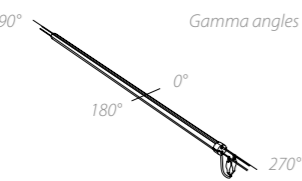

## Spot/ Spot **A+**

Testa telescopica. Metallo verniciato o nickel  
Telescopic head. Painted metal or nickel

	Bianco/White	ARCSPSP01BI
	Nero/Black	ARCSPSP01NE
	Nickel/ Nickel	ARCSPSP01NK

## PHOTOMETRIC CURVES

Archetto Space/1 strip LED

C semiplanes: 180°—0°/270°—90°  
 Sample dimension: 100 cmx2,2 cm  
 Flow: 1108,77 lm  
 Maximum: 277,82 Cd/Klm  
 Position: C=330,00 G=3,00  
 Performance: 100,00%  
 Asymmetrical