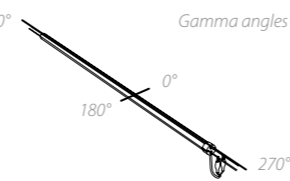

# CURVE FOTOMETRICHE

## PHOTOMETRIC CURVES

Archetto Space/1 strip LED

C semiplanes: 180°—0°/270°—90°  
 Sample dimension: 100 cmx2,2 cm  
 Flow: 1108,77 lm  
 Maximum: 277,82 Cd/Klm  
 Position: C=330,00 G=3,00  
 Performance: 100,00%  
 Asymmetrical

Archetto Space/2 strip LED

C semiplanes: 180°—0°/270°—90°  
 Sample dimension: 100 cmx2,2 cm  
 Flow: 2217,56 lm  
 Maximum: 139,23 Cd/Klm  
 Position: C=30,00 G=177,00  
 Performance: 100,00%  
 Asymmetrical