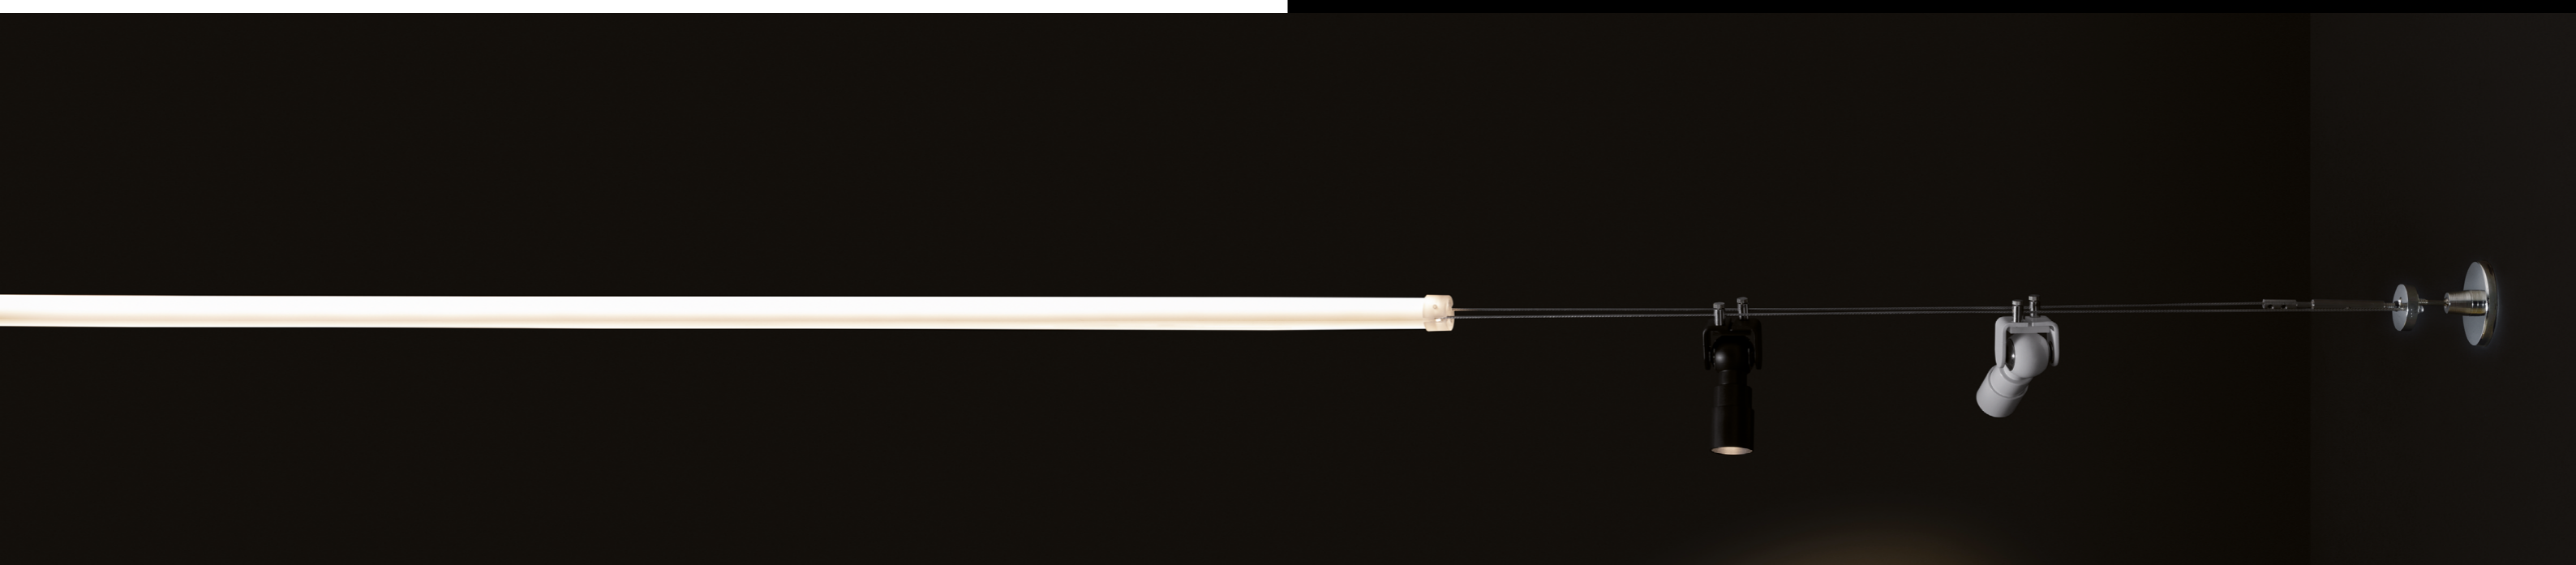

## Spot/ Spot **A+**

Testa telescopica. Metallo verniciato o nickel  
Telescopic head. Painted metal or nickel

	Bianco/White	ARCSPSP01BI
	Nero/Black	ARCSPSP01NE
	Nickel/ Nickel	ARCSPSP01NK