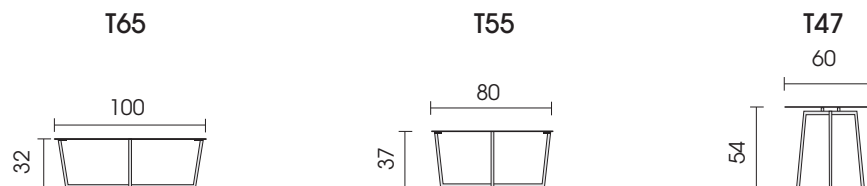

100

Table with metal plate, fine structure matt black round
T65

80

Table with metal plate, fine structure matt black round
T55

60

Table with metal plate, fine structure matt black round
T47

Each piece of furniture is handmade and unique. Deviations to the listed measurements may be caused by: