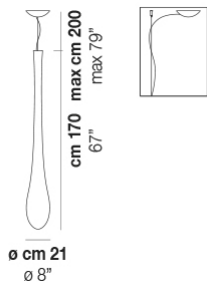

LACRIMA

design Paolo Crepax 2003

Vistosi

Modello SP G_CE

Available in two sizes, thanks to its long teardrop shape, Lacrima is the ideal solution for staircases or high ceilings.

GLASS FINISH

BCLU
white glossy

FRAME FINISH

NI
satin nickel

LACRI SP G BCLU NI E27 CE