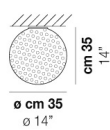

RINA PL 25

TECHNICAL DATA:

CERTIFICATIONS:

LIGHT SOURCES

1x77W 220-240 V E27
50/60 Hz

VOLUME Mc 0,07
GROSS WEIGHT Kg 8
NET WEIGHT Kg 5

[download](#)

SHADE FINISHING

BCMU

FRAME FINISHING

NI

OTHER VERSION AVAILABLE

Click on the version to go to the web version of the product

RINA PL 35

RINA PL 45