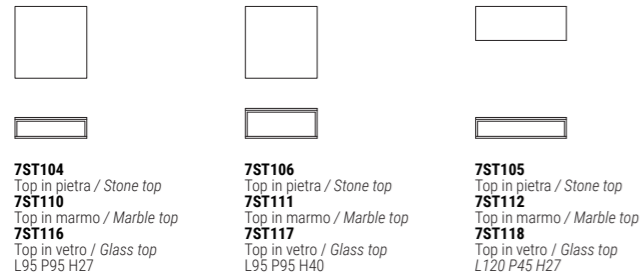

## Tavoli Tables

Top: marmo o pietra, spessore 20 mm  
 Base: rovere impiallacciato, sezione 30 mm  
 Top: marble or stone, 20 mm thick  
 Base: oak veneer, section 30 mm

Top: vetro extralight temperato, spessore 6 mm  
 Base: rovere impiallacciato, sezione 30 mm  
 Top: extralight tempered glass, 6 mm thick  
 Base: oak veneer, section 30 mm

## Finiture Finishes

Top in marmo  
 Marble top

**Code**  
 White Carrara marble **OPP1**  
 Black Marquina marble **OPP2**  
 Brown Emperador marble **OPP3**  
 Grey Serena stone **OPP4**  
 Beige Brera stone **OPP5**  
 Calacatta gold marble **OPP7**  
 Black and gold marble **OPP9**  
 Peretto brown marble **OPP10**  
 Grey Stone marble **OPP11**  
 Guatemala green marble **OPP12**

Top in Gres Porcellanato  
 Porcelain Stoneware Top

**Code**  
 Nero Marquina **OPG2**  
 Statuario Supremo **OPG6**

Top in vetro  
 Glass top

**Code**  
 RAL 9016 traffic white back-painted glass **OPV3**  
 RAL 9017 traffic black back-painted glass **OPV4**  
 RAL 7044 silk grey back-painted glass **OPV5**  
 RAL 1019 grey beige back-painted glass **OPV6**  
 Chrome back-painted bronze glass **OPV9**  
 Chrome back-painted grey glass **OPV10**