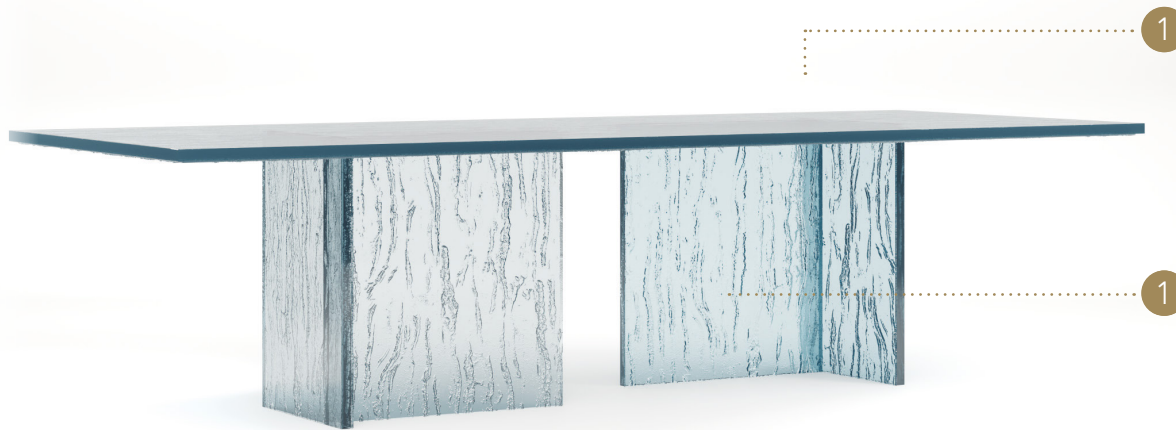

LAGUNA 72

Design · Riccardo Lucatello

TOP + BASE* | 1

Vetro fuso
Melted glass

Laguna
Laguna

sp./thick ± 40 mm.

* fatta a mano dai maestri del vetro, parte inferiore e texture irregolare.
* handmade by the masters of glass, irregular lower part and texture.