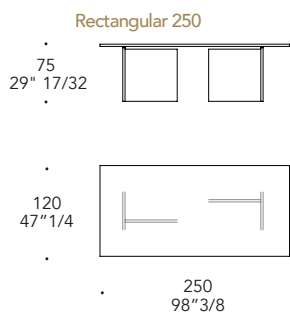

LAGUNA 72

Design · Riccardo Lucatello

TOP + BASE* | 1

Vetro fuso
Melted glass

Laguna
Laguna

sp./thick ± 40 mm.

* fatta a mano dai maestri del vetro, parte inferiore e texture irregolare.
* handmade by the masters of glass, irregular lower part and texture.