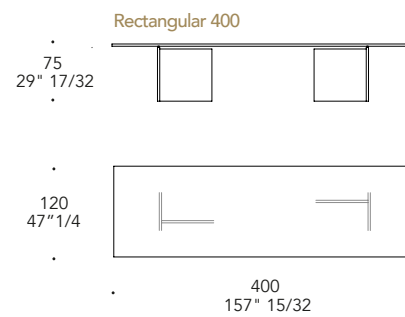

LAGUNA 72

Design · Riccardo Lucatello

TOP + BASE* | 1

Vetro fuso
Melted glass

Laguna
Laguna

sp./thick ± 40 mm.

* fatta a mano dai maestri del vetro, parte inferiore e texture irregolare.
* handmade by the masters of glass, irregular lower part and texture.