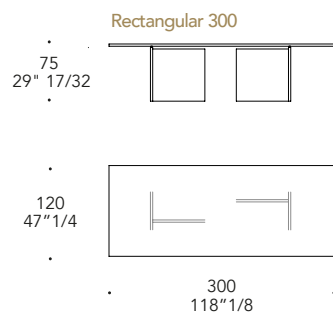

LAGUNA 72

Design · Riccardo Lucatello

TOP + BASE* | 1

Vetro fuso
Melted glass

Laguna
Laguna

sp./thick ± 40 mm.

* fatta a mano dai maestri del vetro, parte inferiore e texture irregolare.
* handmade by the masters of glass, irregular lower part and texture.