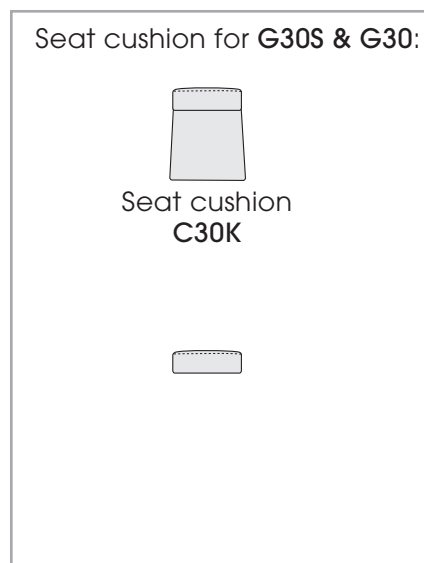

04.06.2024

Each piece of furniture is handmade and unique. Deviations to the listed measurements may be caused by:  
 1. different upholstery materials (fabric, leather), 2. processing of ticking mats, 3. the pressure to combine individual parts, etc.  
 The seat comfort of a sofa type with larger seat depth usually differs from one with lower depth.