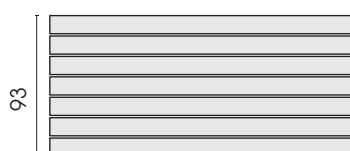

Tables

Dining table
T200HG