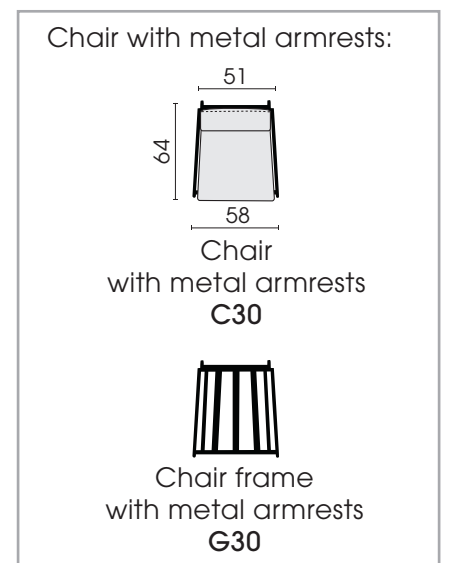

04.06.2024

Each piece of furniture is handmade and unique. Deviations to the listed measurements may be caused by:
1. different upholstery materials (fabric, leather), 2. processing of ticking mats, 3. the pressure to combine individual parts, etc.
The seat comfort of a sofa type with larger seat depth usually differs from one with lower depth.