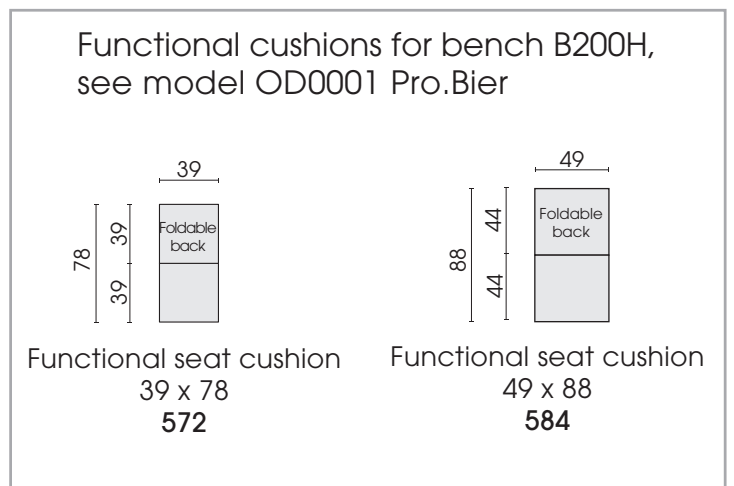

04.06.2024

Each piece of furniture is handmade and unique. Deviations to the listed measurements may be caused by:
1. different upholstery materials (fabric, leather), 2. processing of ticking mats, 3. the pressure to combine individual parts, etc.
The seat comfort of a sofa type with larger seat depth usually differs from one with lower depth.