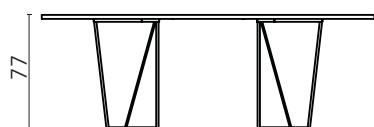

Front view, type T220HG