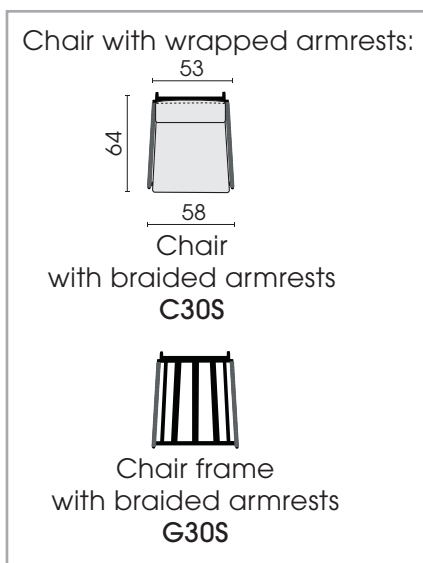

04.06.2024

Each piece of furniture is handmade and unique. Deviations to the listed measurements may be caused by:
1. different upholstery materials (fabric, leather), 2. processing of ticking mats, 3. the pressure to combine individual parts, etc.
The seat comfort of a sofa type with larger seat depth usually differs from one with lower depth.