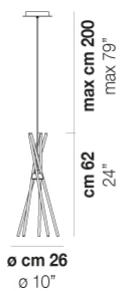

ESSEN SP CRSF AB L22 20 CE

LIGHT SOURCES

1x6 W 220-240 V 50/60 Hz LED 2700 K 5 W 600 lm DIM2
Phase Cut
1x6 W 220-240 V 50/60 Hz LED 3000 K 5 W 600 lm DIM2
Phase Cut

TECH DATA

⊥ IP20 ⚠

VOLUME: Mc 0,07
PACKAGE: N.2
NET WEIGHT: Kg 4,00
GROSS WEIGHT: Kg 6,00