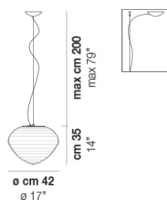

OTHER VERSION AVAILABLE

Click on the version to go to the web version of the product