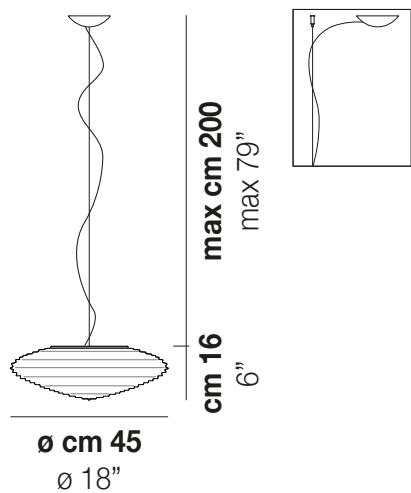

SPIRIT

Design Marco Acerbis

SPIRIT SP 45

Spirit has the shape of a diamond blown into glass. Its folds are the result of a long process of development that creates a unique light reflection, while keeping the source of light hidden even in the transparent crystal version.

SPIRIT SP 45

TECHNICAL DATA:

CERTIFICATIONS:

LIGHT SOURCES

2x77W 220-240 V
50/60 Hz E27

Led 3000 K 19 W 39 V 2850 lm DIM2 Phase Cut

VOLUME Mc 0,1

GROSS WEIGHT Kg 8