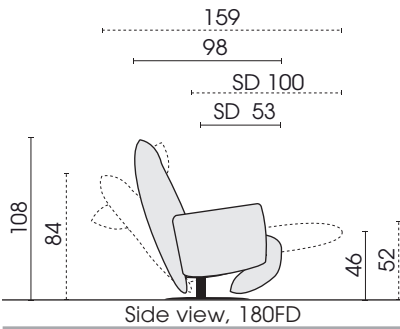

11.12.2025

SD = Seat depth

Chair, narrow

Functional chair narrow rotatable with 2 armrests 100F

Functional chair narrow rotatable armrest left 102F

Functional chair narrow rotatable armrest right 101F

Functional chair narrow rotatable without armrest 103F

Each piece of furniture is handmade and unique. Deviations to the listed measurements may be caused by:
 1. different upholstery materials (fabric, leather), 2. processing of ticking mats, 3. the pressure to combine individual parts, etc.
 The seat comfort of a sofa type with larger seat depth usually differs from one with lower depth.

SD = Seat depth

Chair, wide

Functional chair
wide
rotatable
with 2 armrests
170F

Functional chair
wide
rotatable
armrest left
172F

Functional chair
wide
rotatable
armrest right
171F

Functional chair
wide
rotatable
without armrest
173F

Standard version for motorised drive:

- touch it
- power supply

Optionally with battery for an extra charge.

Side view, 180FD

Functional element

SW = Seat width SD = Seat depth

Functional armchair,
wide, rotatable
with 2 armrests
180FD