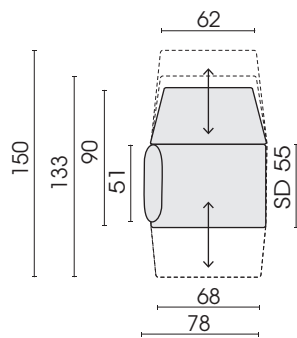

11.12.2025

SD = Seat depth

Chair, narrow

Functional chair narrow rotatable with 2 armrests 100F

Functional chair narrow rotatable armrest left 102F

Functional chair narrow rotatable armrest right 101F

Functional chair narrow rotatable without armrest 103F

Each piece of furniture is handmade and unique. Deviations to the listed measurements may be caused by:
 1. different upholstery materials (fabric, leather), 2. processing of ticking mats, 3. the pressure to combine individual parts, etc.
 The seat comfort of a sofa type with larger seat depth usually differs from one with lower depth.

SD = Seat depth

Chair, wide

Functional chair
wide
rotatable
with 2 armrests
170F

Functional chair
wide
rotatable
armrest left
172F

Functional chair
wide
rotatable
armrest right
171F

Functional chair
wide
rotatable
without armrest
173F