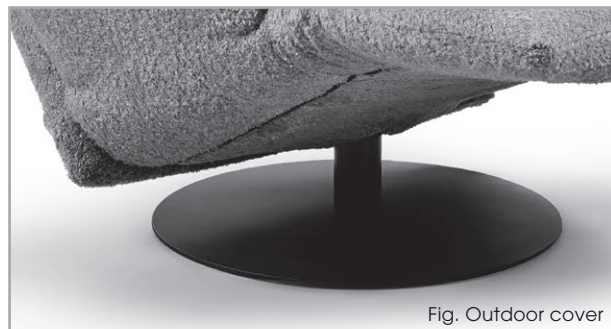

*Zipper piping: optionally in the colours black, red, nature or light grey.

For type 180FD, the seam variant piping is NOT possible.

360° rotation system: metal, powder-coated in matt black.

Fig. Outdoor cover

11.12.2025

SD = Seat depth

Chair, narrow

Functional chair narrow rotatable with 2 armrests 100F

Functional chair narrow rotatable armrest left 102F

Functional chair narrow rotatable armrest right 101F

Functional chair narrow rotatable without armrest 103F