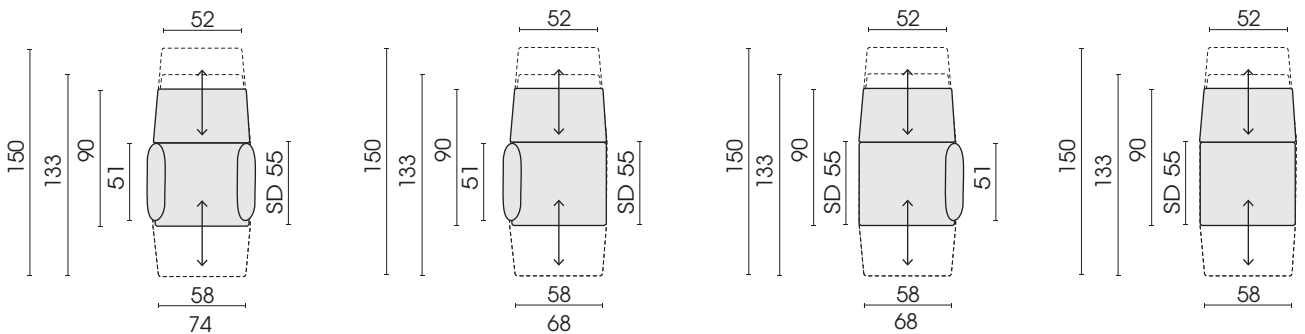

11.12.2025

SD = Seat depth

Chair, narrow

Functional chair narrow rotatable with 2 armrests 100F

Functional chair narrow rotatable armrest left 102F

Functional chair narrow rotatable armrest right 101F

Functional chair narrow rotatable without armrest 103F