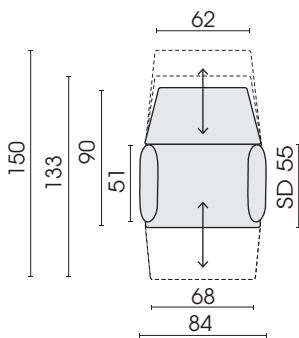

11.12.2025

SD = Seat depth

Chair, narrow

Functional chair narrow rotatable with 2 armrests 100F

Functional chair narrow rotatable armrest left 102F

Functional chair narrow rotatable armrest right 101F

Functional chair narrow rotatable without armrest 103F

Each piece of furniture is handmade and unique. Deviations to the listed measurements may be caused by:
 1. different upholstery materials (fabric, leather), 2. processing of ticking mats, 3. the pressure to combine individual parts, etc.
 The seat comfort of a sofa type with larger seat depth usually differs from one with lower depth.

SD = Seat depth

Chair, wide

Functional chair
wide
rotatable
with 2 armrests
170F

Functional chair
wide
rotatable
armrest left
172F

Functional chair
wide
rotatable
armrest right
171F

Functional chair
wide
rotatable
without armrest
173F