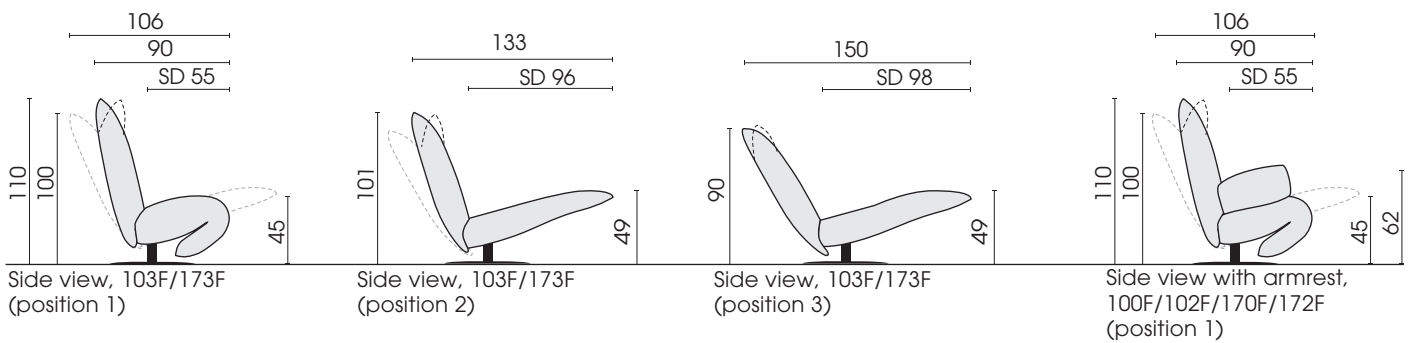

Lower frame, armchair; base plate with rotary system, round (ø 60 cm): optionally made of *metal, powder-coated fine structure in black matt* or *metal with stainless steel cover (extra charge)*
Attention! maximum load, rotation system: up to 120 kg

11.12.2025

SD = Seat depth

Chair, narrow

Functional chair narrow rotatable with 2 armrests 100F

Functional chair narrow rotatable armrest left 102F

Functional chair narrow rotatable armrest right 101F

Functional chair narrow rotatable without armrest 103F

SD = Seat depth

Chair, wide

Functional chair
wide
rotatable
with 2 armrests
170F

Functional chair
wide
rotatable
armrest left
172F

Functional chair
wide
rotatable
armrest right
171F

Functional chair
wide
rotatable
without armrest
173F