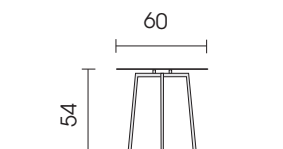

Standard version for motorised drive:

- touch it
- power supply

Optionally with battery for an extra charge.

Side view, 180FD

Functional element

SW = Seat width SD = Seat depth

Functional armchair,
wide, rotatable
with 2 armrests
180FD

Standard version for motorised drive:

- wireless remote control
- power supply

*Wireless remote control:
Warning of magnetic field.*

Optionally with battery for an extra charge.

Table 8163 (PL 8163 Tabo)

Table, round