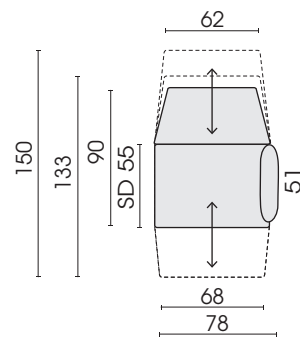

SD = Seat depth

Chair, wide

Functional chair
wide
rotatable
with 2 armrests
170F

Functional chair
wide
rotatable
armrest left
172F

Functional chair
wide
rotatable
armrest right
171F

Functional chair
wide
rotatable
without armrest
173F

Standard version for motorised drive:

- touch it
- power supply

Optionally with battery for an extra charge.

Side view, 180FD

Functional element

SW = Seat width SD = Seat depth

Functional armchair,
wide, rotatable
with 2 armrests
180FD