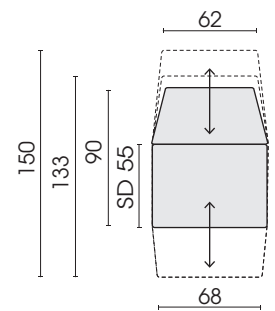

SD = Seat depth

Chair, wide

Functional chair
wide
rotatable
with 2 armrests
170F

Functional chair
wide
rotatable
armrest left
172F

Functional chair
wide
rotatable
armrest right
171F

Functional chair
wide
rotatable
without armrest
173F

Standard version for motorised drive:

- touch it
- power supply

Optionally with battery for an extra charge.

Side view, 180FD

Functional element

SW = Seat width SD = Seat depth

Functional armchair,
wide, rotatable
with 2 armrests
180FD