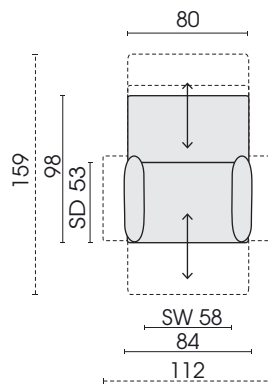

SD = Seat depth

Chair, wide

Functional chair
wide
rotatable
with 2 armrests
170F

Functional chair
wide
rotatable
armrest left
172F

Functional chair
wide
rotatable
armrest right
171F

Functional chair
wide
rotatable
without armrest
173F

Standard version for motorised drive:

- touch it
- power supply

Optionally with battery for an extra charge.

Side view, 180FD

Functional element

SW = Seat width SD = Seat depth

Functional armchair,
wide, rotatable
with 2 armrests
180FD