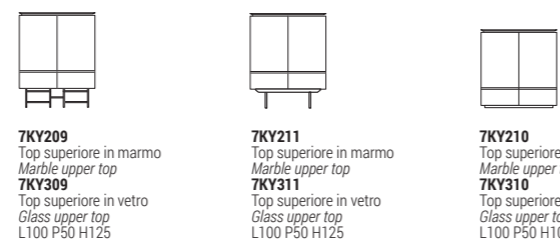

7KY207
Top superiore in marmo
Marble upper top
7KY307
Top superiore in vetro
Glass upper top
L220 P50 H71

7KY212
Top superiore in marmo
Marble upper top
7KY312
Top superiore in vetro
Glass upper top
L220 P50 H71

7KY208
Top superiore in marmo
Marble upper top
7KY308
Top superiore in vetro
Glass upper top
L220 P50 H50

Credenza
Cupboard

7KY209
Top superiore in marmo
Marble upper top
7KY309
Top superiore in vetro
Glass upper top
L100 P50 H125

7KY211
Top superiore in marmo
Marble upper top
7KY311
Top superiore in vetro
Glass upper top
L100 P50 H125

7KY210
Top superiore in marmo
Marble upper top
7KY310
Top superiore in vetro
Glass upper top
L100 P50 H105

Top: Gres Porcellanato, spessore 20 mm
Top: Porcelain Stoneware, 20 mm thick

Top: marmo, spessore 20 mm
Top: marble, 20 mm thick

Top: vetro extra light temperato, spessore 6 mm
Top: extralight tempered glass, 6 mm thick