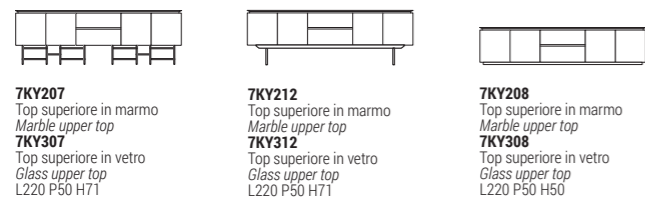

7KY209
Top superiore in marmo
Marble upper top
7KY309
Top superiore in vetro
Glass upper top
L100 P50 H125

7KY211
Top superiore in marmo
Marble upper top
7KY311
Top superiore in vetro
Glass upper top
L100 P50 H125

7KY210
Top superiore in marmo
Marble upper top
7KY310
Top superiore in vetro
Glass upper top
L100 P50 H105

Madia
Sideboard

7KY207
Top superiore in marmo
Marble upper top
7KY307
Top superiore in vetro
Glass upper top
L220 P50 H71

7KY212
Top superiore in marmo
Marble upper top
7KY312
Top superiore in vetro
Glass upper top
L220 P50 H71

7KY208
Top superiore in marmo
Marble upper top
7KY308
Top superiore in vetro
Glass upper top
L220 P50 H50