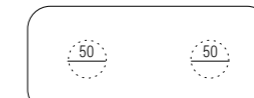

Arthur _2022_ DESIGN STUDIO MARELLI

Tavoli
Tables

7ART201
Top marmo/Marble top
7ART211
Top vetro/Glass top
ø50 H50

7ART202
Top marmo/Marble top
7ART212
Top vetro/Glass top
ø60 H40

7ART204
Top marmo/Marble top
7ART214
Top vetro/Glass top
ø100 H30

7ART203
Top marmo/Marble top
7ART213
Top vetro/Glass top
ø120 H30

Finiture
Finishes

Top in marmo
Marble top

White Carrara marble OPP1	Black Marquina marble OPP2	Brown Emperador marble OPP3	Grey Serena stone OPP4	Beige Brera stone OPP5	Calacatta marble OPP7	Black and gold marble OPP9	Perfetto brown marble OPP10	Grey Stone marble OPP11	Guatemala green marble OPP12

Velvet brown marble OPP13	Amani Bronze marble OPP14	Covelano white marble OPP15	Sahara noir marble OPP16	Port Laurent marble OPP17	Arabescato orobico grey marble OPP20	Calacatta violet marble OPP21	Travertino marble OPP22

Top in Gres Porcellanato
Porcelain Stoneware Top

Nero Marquina OPG2	Statuario Supremo OPG6

Top in vetro
Glass top

RAL 9016 traffic white back-painted glass OPV3	RAL 9017 traffic black back-painted glass OPV4	RAL 7044 silk grey back-painted glass OPV5	RAL 1019 grey beige back-painted glass OPV6	Chrome back-painted bronze painted glass OPV9	Chrome back-painted grey glass OPV10

Base in metallo
Metal Base

Brushed matt chrome metal OPM2	Brushed matt dark grey metal OPM3	RAL 9017 black painted metal OPM6	RAL 9016 white painted metal OPM7	Classic bronze painted metal OPM9	Golden beach painted metal OPM10	Gold pearl painted metal OPM11	Brushed copper metal OPM12

Brushed antique brass metal OPM13	Brushed antique gold metal OPM15	Anodyc bronze metal OPM18	Delabre pewter brushed metal OPM19	Delabre brass brushed metal OPM20	Dark bronze painted metal OPM21	Prosecco painted metal OPM22	Tobacco painted metal OPM23