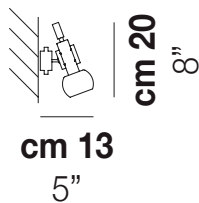

VEGA AP

TECHNICAL DATA:

CERTIFICATIONS:

LIGHT SOURCES

1x60W 220-240 V
50/60 Hz HALOGEN

VOLUME Mc 0,04
GROSS WEIGHT Kg 2,5
NET WEIGHT Kg 1

[download](#)

SHADE FINISHING

BC

MC1

MC2

FRAME FINISHING

BC