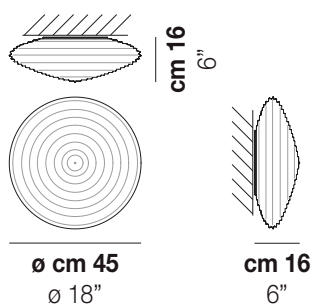

SPIRIT

Design Marco Acerbis

SPIRIT PL 45

Spirit has the shape of a diamond blown into glass. Its folds are the result of a long process of development that creates a unique light reflection, while keeping the source of light hidden even in the transparent crystal version.

SPIRIT PL 45

TECHNICAL DATA:

CERTIFICATIONS:

LIGHT SOURCES

	2x77W	220-240 V 50/60 Hz	E27
	1x19 W	39 V	Led 2700 K 19 W 39 V 2850 lm DIM2 Phase Cut
	1x19 W	39 V	Led 3000 K 19 W 39 V 2850 lm DIM2 Phase Cut

VOLUME	Mc 0,07
GROSS WEIGHT	Kg 8
NET WEIGHT	Kg 5