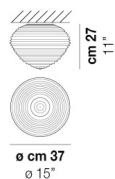

SPIRIT PL 45

TECHNICAL DATA:

CERTIFICATIONS:

LIGHT SOURCES

	2x77W	220-240 V 50/60 Hz	E27
	1x19 W	39 V	Led 2700 K 19 W 39 V 2850 lm DIM2 Phase Cut
	1x19 W	39 V	Led 3000 K 19 W 39 V 2850 lm DIM2 Phase Cut

VOLUME	Mc 0,07
GROSS WEIGHT	Kg 8
NET WEIGHT	Kg 5

download

SHADE FINISHING

BCLU CRTR

FRAME FINISHING

BC NI

OTHER VERSION AVAILABLE

Click on the version to go to the web version of the product

SPIRI PL 37