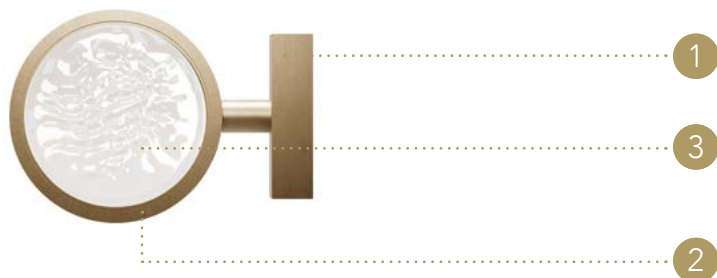

ACQUA APPLIQUE

Design · Marco Piva

SUPPORTO SUPPORT | 1

Metallo
Metal

finitura/finish

100M Bronze
100M Bronze

CORNICE FRAME | 2

Metallo
Metal

finitura/finish

100M Bronze
100M Bronze

CORPO SHADE | 3

Vetro Murano
Murano glass

Trasparente
Transparent

- Sistema Led / Led system
STRIP 24V (5W) nella cornice/ in the frame