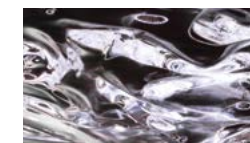

ACQUA APPLIQUE

Design · Marco Piva

SUPPORTO SUPPORT | 1

Metallo
Metal

finitura/finish

100M Bronze
100M Bronze

CORNICE FRAME | 2

Metallo
Metal

finitura/finish

100M Bronze
100M Bronze

CORPO SHADE | 3

Vetro Murano
Murano glass

Trasparente
Transparent

- Sistema Led / Led system
STRIP 24V (5W) nella cornice/ in the frame