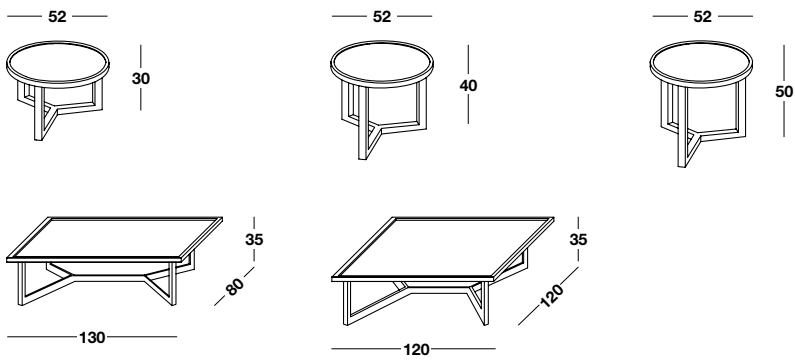

Jo-Jo

Coffee Tables

Design_Marac Lab

Coffee tables

Consolle

Tavolini e consolle in legno di frassino, finitura naturale o tinto color moka, noce o "fumè".

Coffee Tables and consolle made with ash-wood, natural finish or stained with moka, walnut or "Smoked" color.