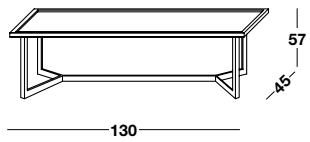

Jo-Jo

Coffee Tables

Design_Marac Lab

Coffee tables

Consolle

Tavolini e consolle in legno di frassino, finitura naturale o tinto color moka, noce o "fumè".

Coffee Tables and consolle made with ash-wood, natural finish or stained with moka, walnut or "Smoked" color.