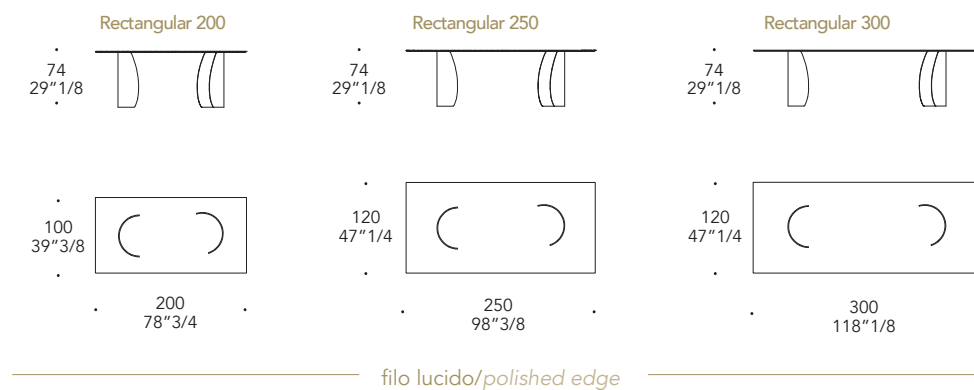

VETRO, MARMOREFLEX E LEGNOREFLEX
GLASS, MARMOREFLEX AND LEGNOREFLEX

* base aggiuntiva opzionale
optional additional base