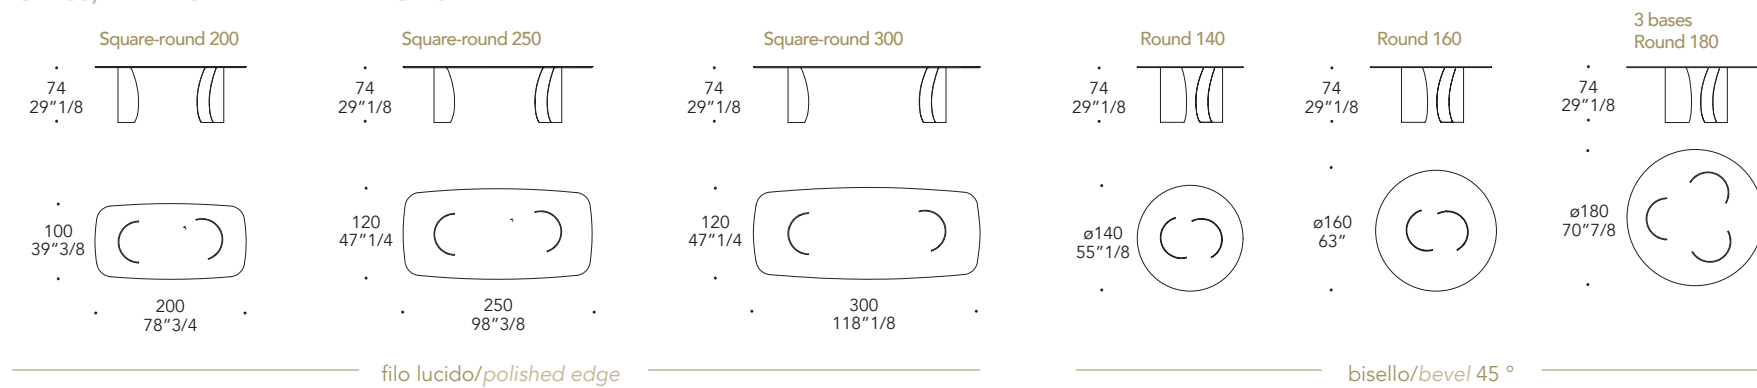

VETRO, MARMOREFLEX E LEGNOREFLEX
GLASS, MARMOREFLEX AND LEGNOREFLEX

* base aggiuntiva opzionale
optional additional base