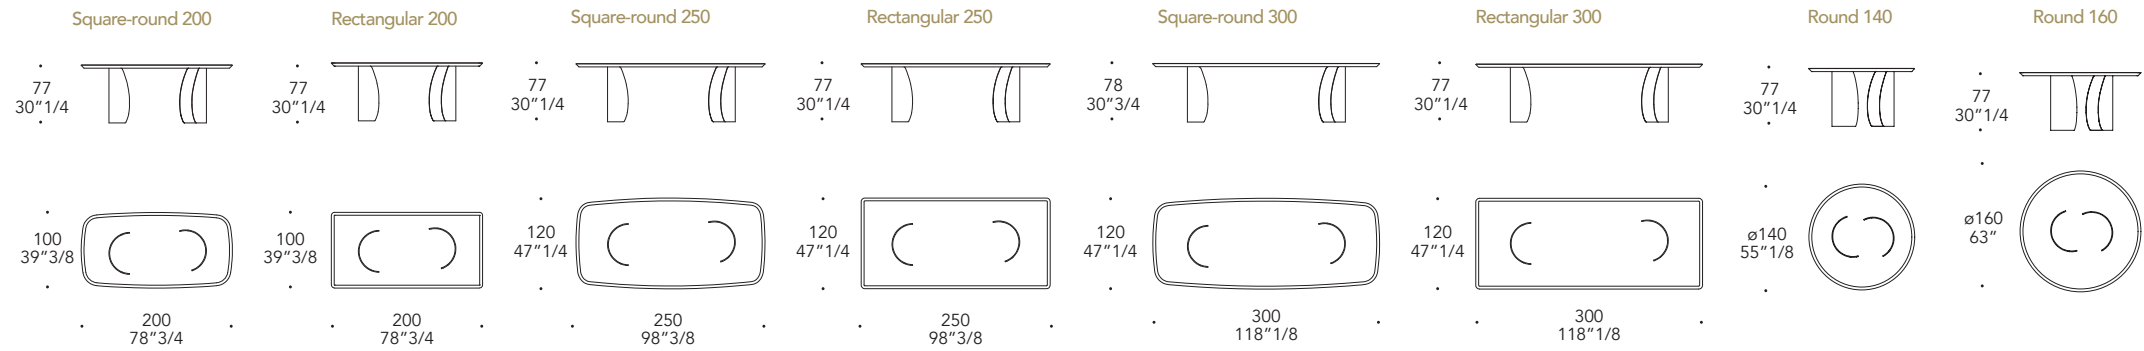

BEVEL WOOD, BEVEL WOOD MARMOREFLEX e BEVEL WOOD LEGNOREFLEX
BEVEL WOOD, BEVEL WOOD MARMOREFLEX and BEVEL WOOD LEGNOREFLEX