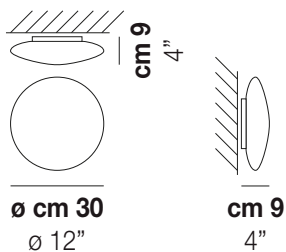

SABA PL 30

TECHNICAL DATA:

CERTIFICATIONS:

LIGHT SOURCES

	1x77W	220-240 V 50/60 Hz	E27
	1x12 W	24 V	Led 2700 K 12 W 24 V 1700 lm DIM2 Phase Cut
	1x12 W	24 V	Led 3000 K 12W 24 V 1700 lm DIM2 Phase Cut
	1x12 W	24 V	Led 3000 K 12 W 24 V 1700 lm DIM3 0-10V, Push

VOLUME	Mc 0,03
GROSS WEIGHT	Kg 4
NET WEIGHT	Kg 3

download

SHADE FINISHING

BCST

FRAME FINISHING

BC

OTHER VERSION AVAILABLE

Click on the version to go to the web version of the product