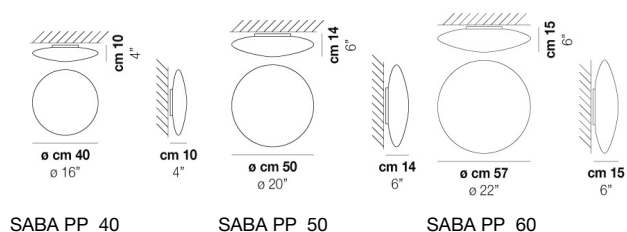

SABA PL 30

TECHNICAL DATA:

CERTIFICATIONS:

LIGHT SOURCES

	1x77W	220-240 V 50/60 Hz	E27
	1x12 W	24 V	Led 2700 K 12 W 24 V 1700 lm DIM2 Phase Cut
	1x12 W	24 V	Led 3000 K 12W 24 V 1700 lm DIM2 Phase Cut
	1x12 W	24 V	Led 3000 K 12 W 24 V 1700 lm DIM3 0-10V, Push

VOLUME	Mc 0,03
GROSS WEIGHT	Kg 4
NET WEIGHT	Kg 3

download

SHADE FINISHING

BCST

FRAME FINISHING

BC

OTHER VERSION AVAILABLE

Click on the version to go to the web version of the product