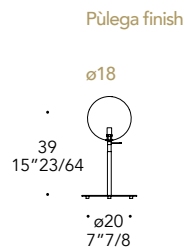

BULLES XL ABATJOUR MOVE

Design · Reflex

Pùlega finish

STRUTTURA STRUCTURE | 1

Metallo
Metal

100M Bronze
100M Bronze

SFERE SPHERES | 2

Vetro borosilicato
finitura spatterizzata sfumata
Borosilicate glass in shaded
sputtered finishing

Metallo
Metal

104M Ottone satinato
104M Satin brass

- Orientabile / Adjustable
- Led interno / Led inside
5W G4 12V 3000K