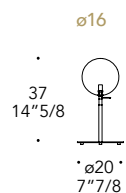

BULLES XL ABATJOUR MOVE

Design · Reflex

Pùlega finish

STRUTTURA STRUCTURE | 1

Metallo
Metal

100M Bronze
100M Bronze

SFERE SPHERES | 2

Vetro borosilicato
finitura spatterizzata sfumata
Borosilicate glass in shaded
sputtered finishing

Metallo
Metal

104M Ottone satinato
104M Satin brass

- Orientabile / Adjustable
- Led interno / Led inside
5W G4 12V 3000K