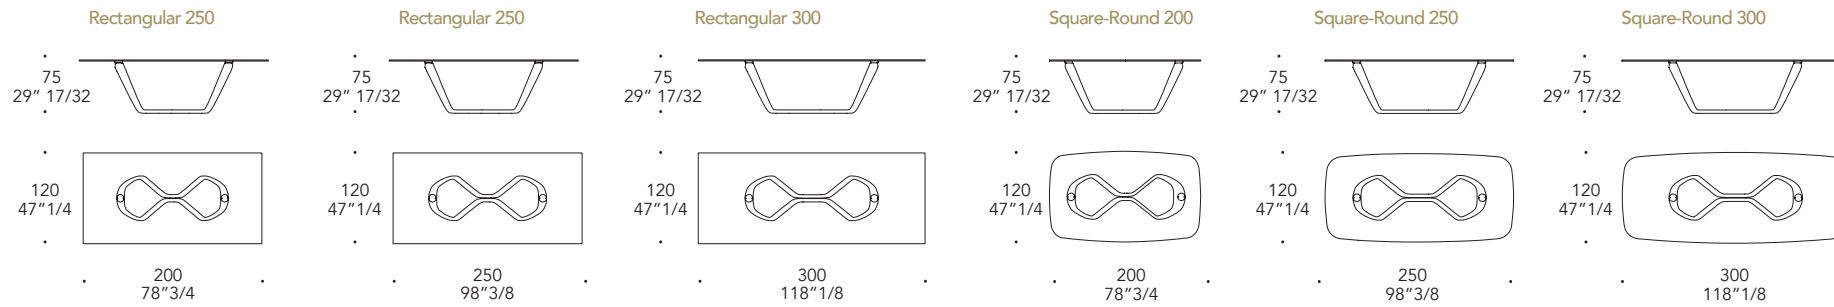

VETRO E VETRO MARMO GLASS AND MARBLE GLASS