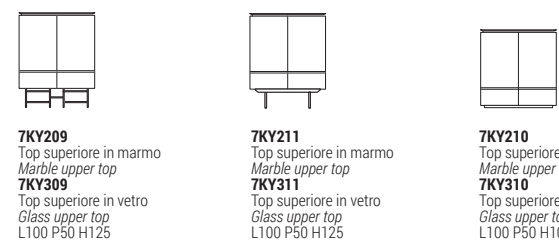

7KY207
Top superiore in marmo
Marble upper top
7KY307
Top superiore in vetro
Glass upper top
L220 P50 H71

7KY212
Top superiore in marmo
Marble upper top
7KY312
Top superiore in vetro
Glass upper top
L220 P50 H71

7KY208
Top superiore in marmo
Marble upper top
7KY308
Top superiore in vetro
Glass upper top
L220 P50 H50

Credenza
Cupboard

7KY209
Top superiore in marmo
Marble upper top
7KY309
Top superiore in vetro
Glass upper top
L100 P50 H125

7KY211
Top superiore in marmo
Marble upper top
7KY311
Top superiore in vetro
Glass upper top
L100 P50 H125

7KY210
Top superiore in marmo
Marble upper top
7KY310
Top superiore in vetro
Glass upper top
L100 P50 H105

Top: Gres Porcellanato, spessore 20 mm
Top: Porcelain Stoneware, 20 mm thick

Top: marmo, spessore 20 mm
Top: marble, 20 mm thick

Top: vetro extra light temperato, spessore 6 mm
Top: extralight tempered glass, 6 mm thick