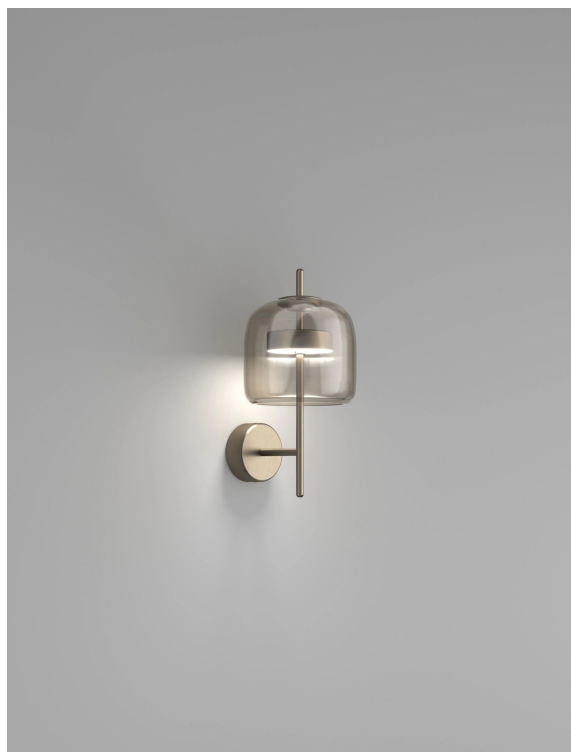

# JUBE

design Favaretto&Partners 2017

Vistosi

## Model AP S\_CE

Jube is a collection with a vintage style consisting of four types: suspension, wall, table, floor, all with LED light sources. Three diffuser sizes in five colours: smoky, burnt earth, old green, crystal and amethyst - and the possibility in the two larger sizes to combine a second diffuser in white glass to look like a single piece.

### GLASS FINISH

**AATR**  
light amethyst  
transparent

**CRTR**  
crystal  
transparent

**FUTR**  
smoky transparent

**TBTR**  
burnt earth  
transparent

**VATR**  
old green  
transparent

### FRAME FINISH

**AVS**  
matt steel

**NEO**  
matt black 2

**OS**  
matt gold 2

JUBE AP S FUTR AVS L22 CE 1