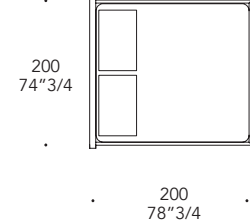

MATERIAL SHEET- B

Cat. C
Naturale
Nabuk

153/160
60 1/4
63"

180
70 7/8

TESTIERA HEADBOARD | 1

Legno laccato
Lacquered wood

finitura/finish

100M Bronze
100M Bronze