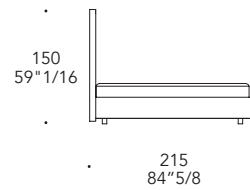

MATERIAL SHEET- B

Cat. C
Naturale
Nabuk

153/160
60 1/4
63"

180
70 7/8

TESTIERA HEADBOARD | 1

Legno laccato
Lacquered wood

finitura/finish

100M Bronze
100M Bronze