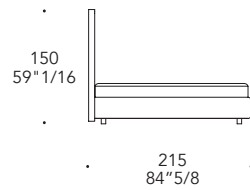

MATERIAL SHEET- B

Cat. C
Naturale
Nabuk

153/160
60 1/4
63"

180
70 7/8

TESTIERA HEADBOARD | 1

Legno laccato
Lacquered wood

finitura/finish

100M Bronze
100M Bronze