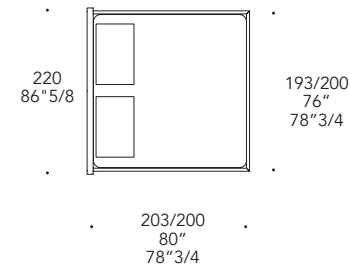

MATERIAL SHEET- B

Cat. C
Naturale
Nabuk

153/160
60 1/4
63"

180
70 7/8

TESTIERA HEADBOARD | 1

Legno laccato
Lacquered wood

finitura/finish

100M Bronze
100M Bronze