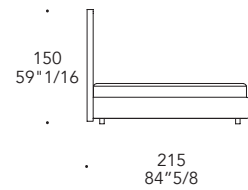

MATERIAL SHEET- B

Cat. C
Naturale
Nabuk

153/160
60 1/4
63"

180
70 7/8

TESTIERA HEADBOARD | 1

Legno laccato
Lacquered wood

finitura/finish

100M Bronze
100M Bronze