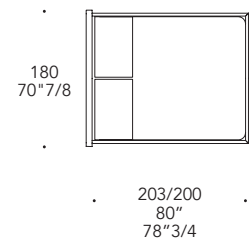

MATERIAL SHEET- B

Cat. C
Naturale
Nabuk

153/160
60 1/4
63"

180
70 7/8

TESTIERA HEADBOARD | 1

Legno laccato
Lacquered wood

finitura/finish

100M Bronze
100M Bronze