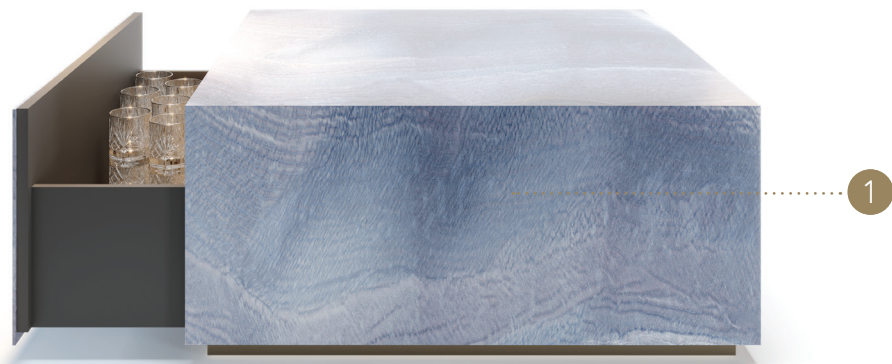

ADONE 40

Design · Emanuele Missaglia

STRUTTURA STRUCTURE | 1

Rivestimento in:
Upholstery in:

Pelle
Leather

MATERIAL SHEET- B

Naturale
Colorata
Nabuk

MARMOREFLEX®

Vetro Marmo
Marble glass

MATERIAL SHEET- D

LEGNOREFLEX®

Vetro Legno
Wood glass

MATERIAL SHEET- D

Only MarbleReflex or LegnoReflex

T - Coffee table 45°

U - Coffee table

V - Insert table

W - L160

X - with Drawer

Drawer: 81 x 49 x 29,5 h

Drawer: 111 x 49 x 29,5 h