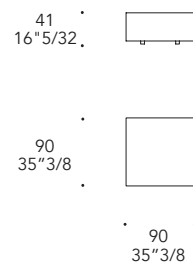

V - Insert table

W - L160

X - with Drawer

Drawer: 81 x 49 x 29,5 h

Drawer: 111 x 49 x 29,5 h