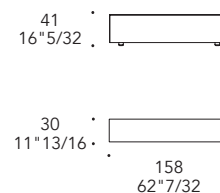

V - Insert table

W - L160

X - with Drawer

Drawer: 81 x 49 x 29,5 h

Drawer: 111 x 49 x 29,5 h