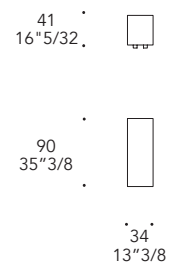

V - Insert table

W - L160

X - with Drawer

Drawer: 81 x 49 x 29,5 h

Drawer: 111 x 49 x 29,5 h