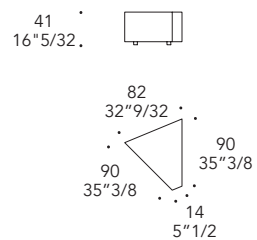

Only MarbleReflex or LegnoReflex

T - Coffee table 45°