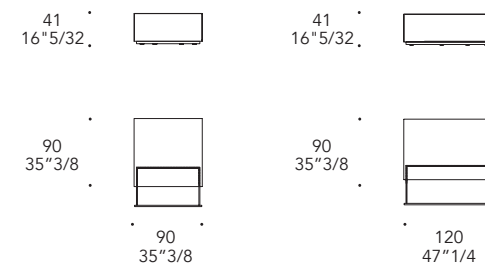

V - Insert table

W - L160

X - with Drawer

Drawer: 81 x 49 x 29,5 h

Drawer: 111 x 49 x 29,5 h