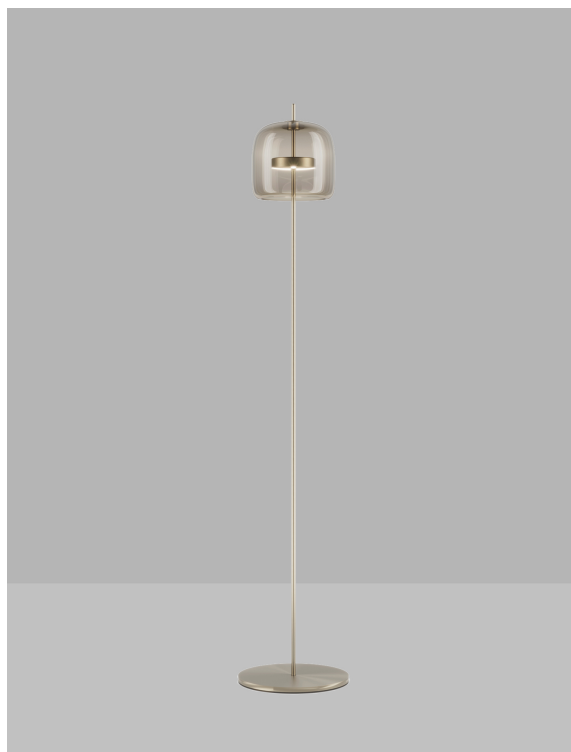

JUBE

design Favaretto&Partners 2017

Vistosi

Modello PT P_CE

Jube is a collection with a vintage style consisting of four types: suspension, wall, table, floor, all with LED light sources. Three diffuser sizes in five colours: smoky, burnt earth, old green, crystal and amethyst - and the possibility in the two larger sizes to combine a second diffuser in white glass to look like a single piece.

GLASS FINISH

AATR
light amethyst
transparent

CRTR
crystal transparent

FUTR
smoky transparent

TBTR
burned earth
transparent

VATR
old green
transparent

FRAME FINISH

AVS
matt steel

NEO
matt black 2

OS
matt gold 2

JUBE PT P FUTR AVS L24 15 CE

LIGHT SOURCES

1x13W 37V LED 2700 K 13 W 2000 lm DIM4 Push

1x13W 37V LED 3000 K 13 W 2000 lm DIM4 Push

TECH DATA

IP20