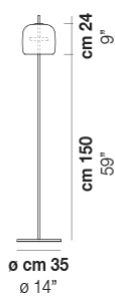

JUBE

design Favaretto&Partners 2017

Vistosi

Modello PT P_CE

Jube is a collection with a vintage style consisting of four types: suspension, wall, table, floor, all with LED light sources. Three diffuser sizes in five colours: smoky, burnt earth, old green, crystal and amethyst - and the possibility in the two larger sizes to combine a second diffuser in white glass to look like a single piece.

GLASS FINISH

FRAME FINISH

JUBE PT P FUTR AVS L24 15 CE

LIGHT SOURCES

1x13W 37V LED 2700 K 13 W 2000 lm DIM4 Push

1x13W 37V LED 3000 K 13 W 2000 lm DIM4 Push

TECH DATA

IP20

VOLUME: Mc 0,23

PACKAGE: N.3

NET WEIGHT: Kg 9,00

GROSS WEIGHT: Kg 15,00

CERTIFICATIONS

EU Cert

International Cert