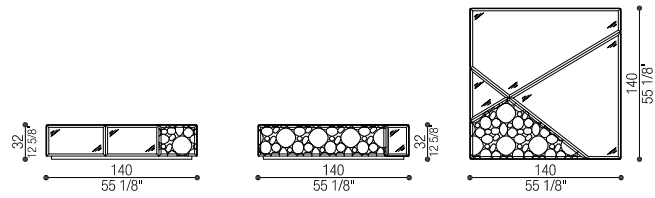

SPECCHIO BRONZO  
BRONZE MIRROR

TUTTI I MARMI | ALL MARBLES

---

Art. 45162

Tavolino | Small Table

cm 140 x 140 h 32 (in 55 1/8 x 55 1/8 h 12 5/8)

Volume: mc 1,25 - Peso Lordo/Gross Weight: kg 237

---

Art. 45167

Tavolino | Small Table

cm 120 x 80 h 32 (in 47 1/4 x 31 1/2 h 12 5/8)

Volume: mc 0,7 - Peso Lordo/Gross Weight: kg 141