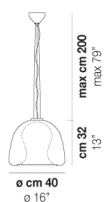

NARANZA SP G

TECHNICAL DATA:

CERTIFICATIONS:

LIGHT SOURCES

1x77w 220-240 V 50/60 Hz E27

VOLUME Mc 0,42
 GROSS WEIGHT Kg 26
 NET WEIGHT Kg 20

download

SHADE FINISHING

BCLU

FRAME FINISHING

CR

OTHER VERSION AVAILABLE

Click on the version to go to the web version of the product

NARAN SP P