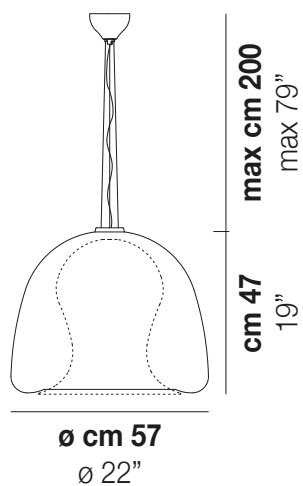

NARANZA

Design Vistosi

NARANZA SP G

An impressive focal point, with a unique shape, inspired by the jellyfish and made of two glass components that require state of the art glass blowing and cutting techniques.

NARANZA SP G

TECHNICAL DATA:

CERTIFICATIONS:

LIGHT SOURCES

1x77w 220-240 V 50/60 Hz E27

VOLUME Mc 0,42
 GROSS WEIGHT Kg 26
 NET WEIGHT Kg 20

download

SHADE FINISHING