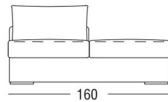

GORDON SOFA

Made in Italy

Removable cover

10 Year Warranty

Central Elements

Left & Right Open Elements

Ottoman

Corner Elements