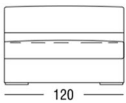

GORDON SOFA

Made in Italy

Removable cover

10 Year Warranty

Central Elements

Left & Right Open Elements

Ottoman

Corner Elements