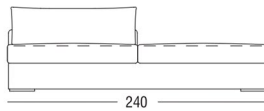

GORDON SOFA

Made in Italy

Removable cover

10 Year Warranty

Central Elements

Left & Right Open Elements

Ottoman

Corner Elements