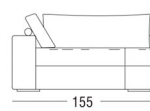

GORDON SOFA

Made in Italy

Removable cover

10 Year Warranty

Central Elements

Left & Right Open Elements

Ottoman

Corner Elements