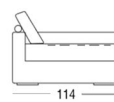

GORDON SOFA

Made in Italy

Removable cover

10 Year Warranty

Central Elements

Left & Right Open Elements

Ottoman

Corner Elements