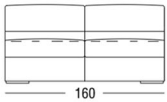

GORDON SOFA

Made in Italy

Removable cover

10 Year Warranty

Central Elements

Left & Right Open Elements

Ottoman

Corner Elements