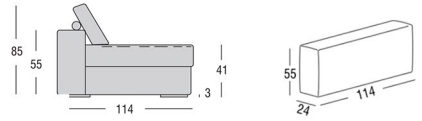

GORDON SOFA

Made in Italy

Removable cover

10 Year Warranty

Central Elements

Left & Right Open Elements

Ottoman

Corner Elements