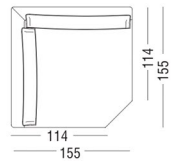

GORDON SOFA

Made in Italy

Removable cover

10 Year Warranty

Central Elements

Left & Right Open Elements

Ottoman

Corner Elements