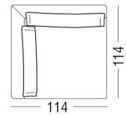

GORDON SOFA

Made in Italy

Removable cover

10 Year Warranty

Central Elements

Left & Right Open Elements

Ottoman

Corner Elements