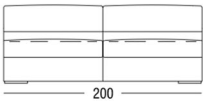

GORDON SOFA

Made in Italy

Removable cover

10 Year Warranty

Central Elements

Left & Right Open Elements

Ottoman

Corner Elements