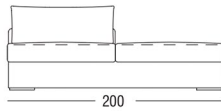

GORDON SOFA

Made in Italy

Removable cover

10 Year Warranty

Central Elements

Left & Right Open Elements

Ottoman

Corner Elements