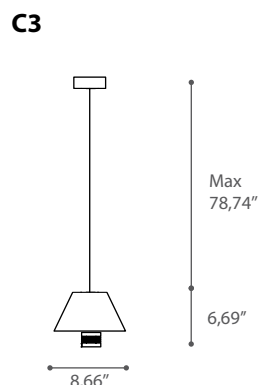

Materials: black metal / gold leaf inner part, white / gold leaf or white inner part. Aluminum / aluminum inner part. Bronze/Copper leaf.

*Altezze speciali su richiesta

*Special height on demand

SPECIFICATION SHEET