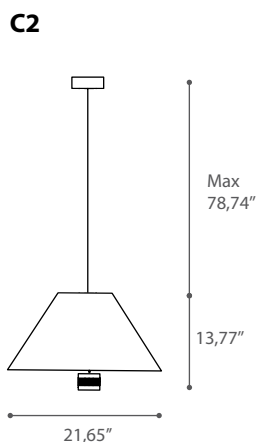

Materials: black metal / gold leaf inner part, white / gold leaf or white inner part. Aluminum / aluminum inner part. Bronze/Copper leaf.

*Altezze speciali su richiesta

*Special height on demand

SPECIFICATION SHEET