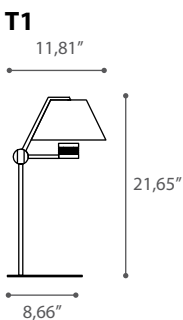

Materials: black metal / gold leaf inner part, white / gold leaf or white inner part. Aluminum / aluminum inner part. Bronze/Copper leaf.

*Altezze speciali su richiesta

*Special height on demand

SPECIFICATION SHEET