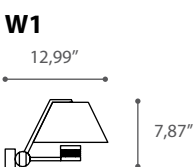

Materials: black metal / gold leaf inner part, white / gold leaf or white inner part. Aluminum / aluminum inner part. Bronze/Copper leaf.

*Altezze speciali su richiesta

*Special height on demand

SPECIFICATION SHEET