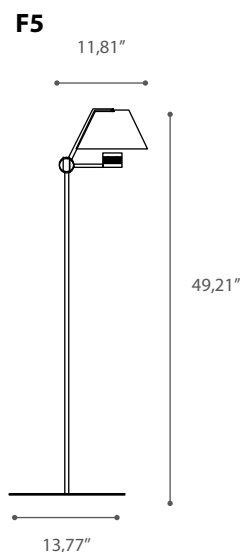

Materials: black metal / gold leaf inner part, white / gold leaf or white inner part. Aluminum / aluminum inner part. Bronze/Copper leaf.

*Altezze speciali su richiesta

*Special height on demand

SPECIFICATION SHEET