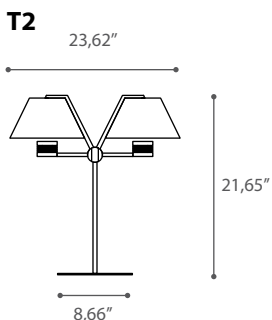

Materials: black metal / gold leaf inner part, white / gold leaf or white inner part. Aluminum / aluminum inner part. Bronze/Copper leaf.

*Altezze speciali su richiesta

*Special height on demand

SPECIFICATION SHEET