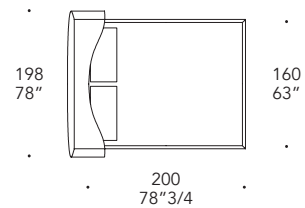

## TESTIERA HEADBOARD | 1

Sagomata con rivestimento in  
Shaped with upholstery in:

Pelle  
Leather

MATERIAL SHEET-B

Cat C  
Nabuk  
Colorata  
Dune

Tessuto  
Fabric

MATERIAL SHEET-A

Extra Amsterdam