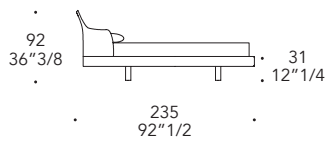

## TESTIERA HEADBOARD | 1

Sagomata con rivestimento in  
Shaped with upholstery in:

Pelle  
Leather

MATERIAL SHEET-B

Cat C  
Nabuk  
Colorata  
Dune

Tessuto  
Fabric

MATERIAL SHEET-A

Extra Amsterdam