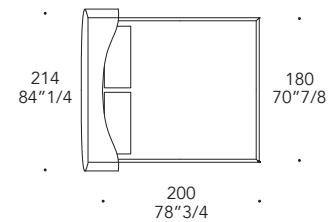

## TESTIERA HEADBOARD | 1

Sagomata con rivestimento in  
Shaped with upholstery in:

Pelle  
Leather

MATERIAL SHEET-B

Cat C  
Nabuk  
Colorata  
Dune

Tessuto  
Fabric

MATERIAL SHEET-A

Extra Amsterdam