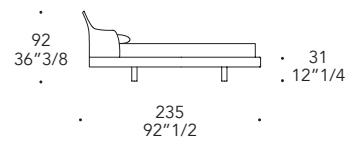

## TESTIERA HEADBOARD | 1

Sagomata con rivestimento in  
Shaped with upholstery in:

Pelle  
Leather

MATERIAL SHEET-B

Cat C  
Nabuk  
Colorata  
Dune

Tessuto  
Fabric

MATERIAL SHEET-A

Extra Amsterdam