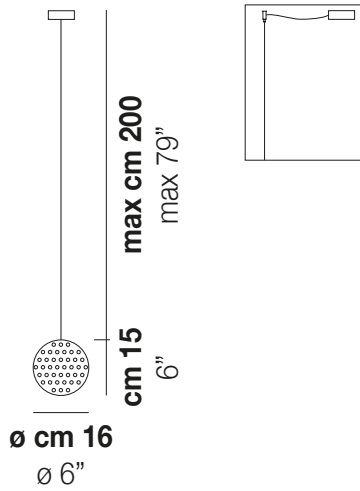

RINA SP 16

TECHNICAL DATA:

CERTIFICATIONS:

LIGHT SOURCES

1x60W 220-240 V G9
50/60 Hz

VOLUME Mc 0,04
GROSS WEIGHT Kg 3
NET WEIGHT Kg 1

[download](#)

SHADE FINISHING