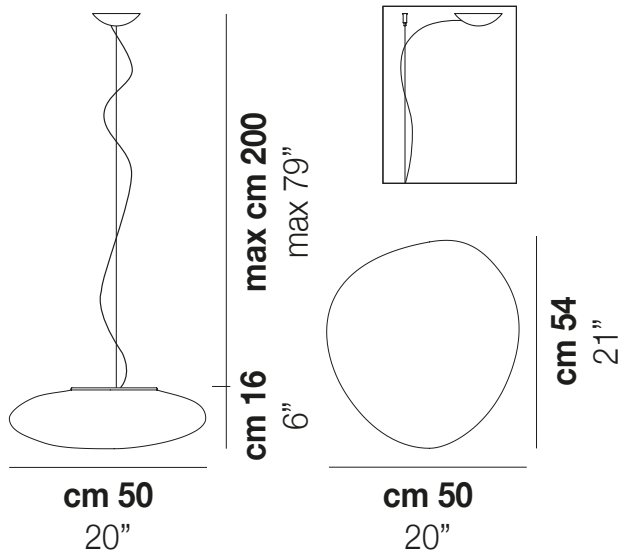

NEOCHIC

Design Chiaramonte & Marin

NEOCHIC SP G

Inspired by a river stone that has been shaped by natural processes that our glass masters try to imitate. The versatility of this lamp, ideal for any kind of decoration, comes from a recognizable and simple form. Four shapes available in suspension, ceiling and wall types.

NEOCHIC SP G

TECHNICAL DATA:

CERTIFICATIONS:

LIGHT SOURCES

LED SOURCE	Power	Voltage	Frequency	Beam Angle	Light Output
LED 2700K DIM2	2x77W	220-240 V	50/60 Hz	E27	Led 2700 K 19 W 39 V 2850 lm DIM2 Phase Cut
LED 3000K DIM2	1x19 W	39 V			Led 3000 K 19 W 39 V 2850 lm DIM2 Phase Cut
LED 3000K DIM3	1x19 W	39 V			Led 3000 K 19 W 39 V 2850 lm DIM3 0-10V, Push

VOLUME	Mc 0,13
GROSS WEIGHT	Kg 8,5
NET WEIGHT	Kg 5

download

SHADE FINISHING

BCST

FRAME FINISHING

NIB

OTHER VERSION AVAILABLE

Click on the version to go to the web version of the product