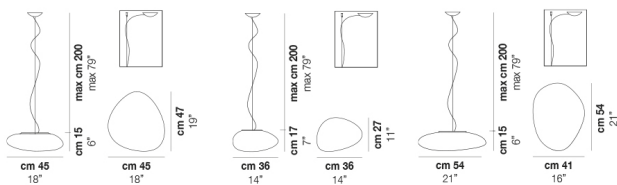

NEOCHIC SP G

TECHNICAL DATA:

CERTIFICATIONS:

LIGHT SOURCES

LED SOURCE	Power	Voltage	Frequency	Beam Angle	Light Output
LED 2700K DIM2	2x77W	220-240 V	50/60 Hz	E27	Led 2700 K 19 W 39 V 2850 lm DIM2 Phase Cut
LED 3000K DIM2	1x19 W	39 V			Led 3000 K 19 W 39 V 2850 lm DIM2 Phase Cut
LED 3000K DIM3	1x19 W	39 V			Led 3000 K 19 W 39 V 2850 lm DIM3 0-10V, Push

VOLUME	Mc 0,13
GROSS WEIGHT	Kg 8,5
NET WEIGHT	Kg 5

download

SHADE FINISHING

BCST

FRAME FINISHING

NIB

OTHER VERSION AVAILABLE

Click on the version to go to the web version of the product