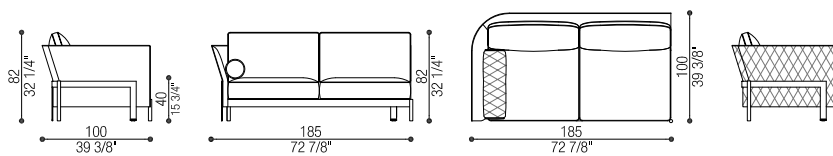

Art. 40354/SX - 40354/R SX

Terminale 2 posti Largo | Large Terminal 2 seat
cm 245 x 100 h 82 (in 96 1/2 x 39 3/8 h 32 1/4)
cm SH 40 (in SH 16)

Tessuto/Fabric: mtl 16,5 - Pelle/Leather: mq 26,5
Volume: mc 2,49 - Peso Lordo/Gross Weight: kg 115

Art. 40354/SDX - 40354/RSDX

Terminale 2 posti Stretto | Small Terminal 2 seat
cm 185 x 100 h 82 (in 72 7/8 x 39 3/8 h 32 1/4)
cm SH 40 (in SH 16)

Tessuto/Fabric: mtl 12 - Pelle/Leather: mq 20
Volume: mc 1,98 - Peso Lordo/Gross Weight: kg 103

Art. 40354/SSX - 40354/RSSX

Terminale 2 posti Stretto | Small Terminal 2 seat
 cm 185 x 100 h 82 (in 72 7/8 x 39 3/8 h 32 1/4)
 cm SH 40 (in SH 16)

Tessuto/Fabric: mtl 16,5 - Pelle/Leather: mq 26,5
 Volume: mc 1,82 - Peso Lordo/Gross Weight: kg 110

Art. 40355/DX - 40355/RDX

Terminale Meridiana | Meridienne Terminal
 cm 245 x 100 h 82 (in 96 1/2 x 39 3/8 h 32 1/4)
 cm SH 40 (in SH 16)

Tessuto/Fabric: mtl 14 - Pelle/Leather: mq 23
 Volume: mc 2,24 - Peso Lordo/Gross Weight: kg 115