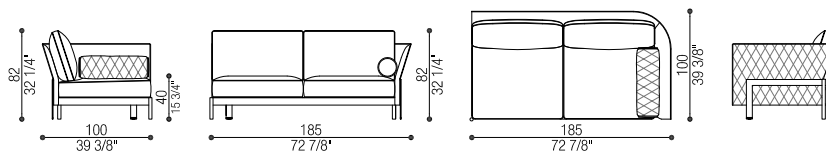

Art. 40354/SX - 40354/R SX

Terminale 2 posti Largo | Large Terminal 2 seat
cm 245 x 100 h 82 (in 96 1/2 x 39 3/8 h 32 1/4)
cm SH 40 (in SH 16)

Tessuto/Fabric: mtl 16,5 - Pelle/Leather: mq 26,5
Volume: mc 2,49 - Peso Lordo/Gross Weight: kg 115

Art. 40354/SDX - 40354/RSDX

Terminale 2 posti Stretto | Small Terminal 2 seat
cm 185 x 100 h 82 (in 72 7/8 x 39 3/8 h 32 1/4)
cm SH 40 (in SH 16)

Tessuto/Fabric: mtl 12 - Pelle/Leather: mq 20
Volume: mc 1,98 - Peso Lordo/Gross Weight: kg 103

Art. 40354/SSX - 40354/RSSX

Terminale 2 posti Stretto | Small Terminal 2 seat
 cm 185 x 100 h 82 (in 72 7/8 x 39 3/8 h 32 1/4)
 cm SH 40 (in SH 16)

Tessuto/Fabric: mtl 16,5 - Pelle/Leather: mq 26,5
 Volume: mc 1,82 - Peso Lordo/Gross Weight: kg 110