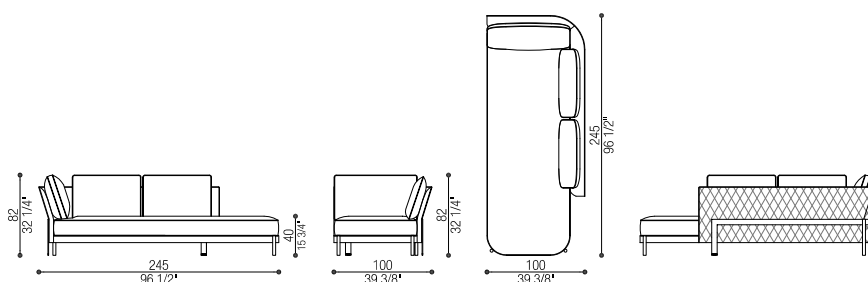

Art. 40354/SDX - 40354/RSDX

Terminale 2 posti Stretto | Small Terminal 2 seat
cm 185 x 100 h 82 (in 72 7/8 x 39 3/8 h 32 1/4)
cm SH 40 (in SH 16)

Tessuto/Fabric: mtl 12 - Pelle/Leather: mq 20
Volume: mc 1,98 - Peso Lordo/Gross Weight: kg 103

Art. 40354/SSX - 40354/RSSX

Terminale 2 posti Stretto | Small Terminal 2 seat
 cm 185 x 100 h 82 (in 72 7/8 x 39 3/8 h 32 1/4)
 cm SH 40 (in SH 16)

Tessuto/Fabric: mtl 16,5 - Pelle/Leather: mq 26,5
 Volume: mc 1,82 - Peso Lordo/Gross Weight: kg 110

Art. 40355/DX - 40355/RDX

Terminale Meridiana | Meridienne Terminal
 cm 245 x 100 h 82 (in 96 1/2 x 39 3/8 h 32 1/4)
 cm SH 40 (in SH 16)

Tessuto/Fabric: mtl 14 - Pelle/Leather: mq 23
 Volume: mc 2,24 - Peso Lordo/Gross Weight: kg 115

Art. 40355/SX - 40355/R SX

Terminale Meridiana | Meridienne Terminal
 cm 245 x 100 h 82 (in 96 1/2 x 39 3/8 h 32 1/4)
 cm SH 40 (in SH 16)

Tessuto/Fabric: mtl 14 - Pelle/Leather: mq 23
 Volume: mc 2,24 - Peso Lordo/Gross Weight: kg 115