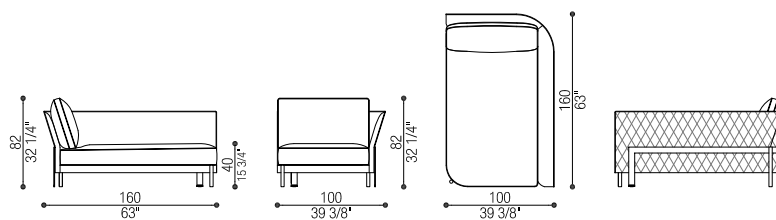

Art. 40355/SX - 40355/R SX

Terminale Meridiana | Meridienne Terminal
 cm 245 x 100 h 82 (in 96 1/2 x 39 3/8 h 32 1/4)
 cm SH 40 (in SH 16)

Tessuto/Fabric: mtl 14 - Pelle/Leather: mq 23
 Volume: mc 2,24 - Peso Lordo/Gross Weight: kg 115

Art. 40356/DX - 40356/RDX

Elemento Dormeuse | Dormeuse Module

cm 100 x 160 h 82 (in 39 3/8 x 63 h 32 1/4)

cm SH 40 (in SH 16)

Tessuto/Fabric: mtl 13 - Pelle/Leather: mq 21,5

Volume: mc 1,61 - Peso Lordo/Gross Weight: kg 76