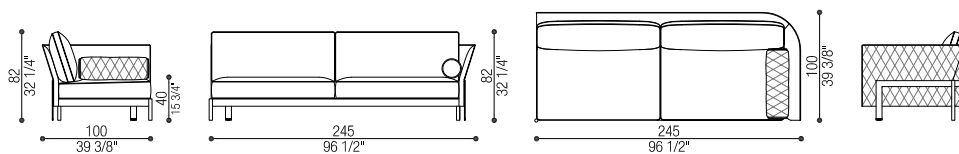

Terminale 2 posti Largo | Large Terminal 2 seat
cm 245 x 100 h 82 (in 96 1/2 x 39 3/8 h 32 1/4)
cm SH 40 (in SH 16)

Tessuto/Fabric: mtl 16,5 - Pelle/Leather: mq 26,5
Volume: mc 2,49 - Peso Lordo/Gross Weight: kg 115

Art. 40354/SX - 40354/R SX

Terminale 2 posti Largo | Large Terminal 2 seat
cm 245 x 100 h 82 (in 96 1/2 x 39 3/8 h 32 1/4)
cm SH 40 (in SH 16)

Tessuto/Fabric: mtl 16,5 - Pelle/Leather: mq 26,5
Volume: mc 2,49 - Peso Lordo/Gross Weight: kg 115

Art. 40354/SDX - 40354/RSDX

Terminale 2 posti Stretto | Small Terminal 2 seat
cm 185 x 100 h 82 (in 72 7/8 x 39 3/8 h 32 1/4)
cm SH 40 (in SH 16)

Tessuto/Fabric: mtl 12 - Pelle/Leather: mq 20
Volume: mc 1,98 - Peso Lordo/Gross Weight: kg 103

Art. 40354/SSX - 40354/RSSX

Terminale 2 posti Stretto | Small Terminal 2 seat
 cm 185 x 100 h 82 (in 72 7/8 x 39 3/8 h 32 1/4)
 cm SH 40 (in SH 16)

Tessuto/Fabric: mtl 16,5 - Pelle/Leather: mq 26,5
 Volume: mc 1,82 - Peso Lordo/Gross Weight: kg 110