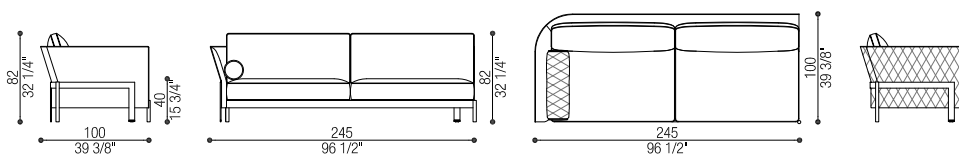

Terminale 2 posti Largo | Large Terminal 2 seat
cm 245 x 100 h 82 (in 96 1/2 x 39 3/8 h 32 1/4)
cm SH 40 (in SH 16)

Tessuto/Fabric: mtl 16,5 - Pelle/Leather: mq 26,5
Volume: mc 2,49 - Peso Lordo/Gross Weight: kg 115

Art. 40354/SX - 40354/R SX

Terminale 2 posti Largo | Large Terminal 2 seat
cm 245 x 100 h 82 (in 96 1/2 x 39 3/8 h 32 1/4)
cm SH 40 (in SH 16)

Tessuto/Fabric: mtl 16,5 - Pelle/Leather: mq 26,5
Volume: mc 2,49 - Peso Lordo/Gross Weight: kg 115

Art. 40354/SDX - 40354/RSDX

Terminale 2 posti Stretto | Small Terminal 2 seat
cm 185 x 100 h 82 (in 72 7/8 x 39 3/8 h 32 1/4)
cm SH 40 (in SH 16)

Tessuto/Fabric: mtl 12 - Pelle/Leather: mq 20
Volume: mc 1,98 - Peso Lordo/Gross Weight: kg 103

Art. 40354/SSX - 40354/RSSX

Terminale 2 posti Stretto | Small Terminal 2 seat
 cm 185 x 100 h 82 (in 72 7/8 x 39 3/8 h 32 1/4)
 cm SH 40 (in SH 16)

Tessuto/Fabric: mtl 16,5 - Pelle/Leather: mq 26,5
 Volume: mc 1,82 - Peso Lordo/Gross Weight: kg 110