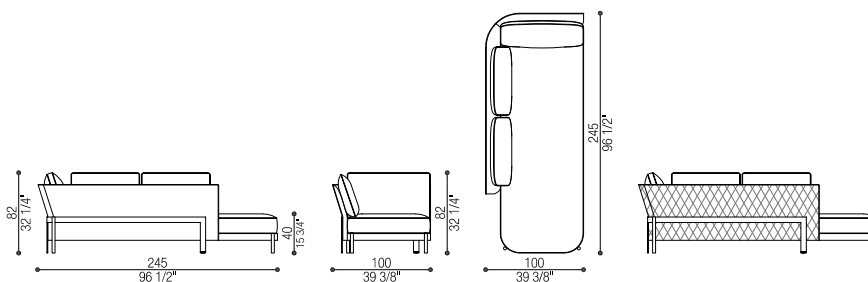

Art. 40354/SSX - 40354/RSSX

Terminale 2 posti Stretto | Small Terminal 2 seat
 cm 185 x 100 h 82 (in 72 7/8 x 39 3/8 h 32 1/4)
 cm SH 40 (in SH 16)

Tessuto/Fabric: mtl 16,5 - Pelle/Leather: mq 26,5
 Volume: mc 1,82 - Peso Lordo/Gross Weight: kg 110

Art. 40355/DX - 40355/RDX

Terminale Meridiana | Meridienne Terminal
 cm 245 x 100 h 82 (in 96 1/2 x 39 3/8 h 32 1/4)
 cm SH 40 (in SH 16)

Tessuto/Fabric: mtl 14 - Pelle/Leather: mq 23
 Volume: mc 2,24 - Peso Lordo/Gross Weight: kg 115

Art. 40355/SX - 40355/R SX

Terminale Meridiana | Meridienne Terminal
 cm 245 x 100 h 82 (in 96 1/2 x 39 3/8 h 32 1/4)
 cm SH 40 (in SH 16)

Tessuto/Fabric: mtl 14 - Pelle/Leather: mq 23
 Volume: mc 2,24 - Peso Lordo/Gross Weight: kg 115