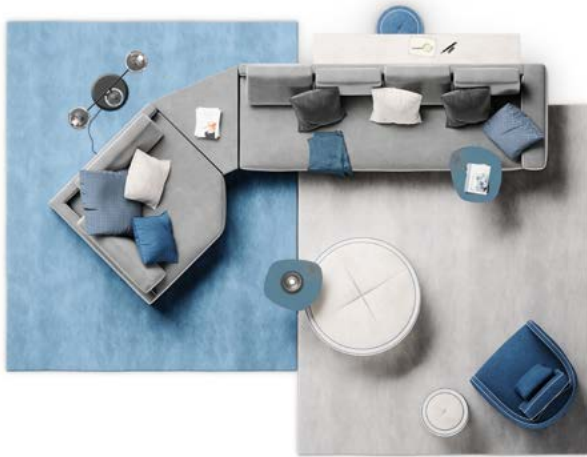

ADONE SOFA composizioni

Design · Emanuele Missaglia

COMPOSITION 11