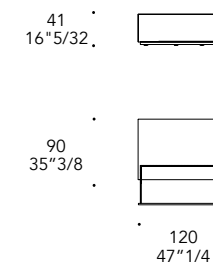

X - 90 with Drawer

Drawer: 81 x 49 x 29,5 h

X - 120 with Drawer

Drawer: 111 x 49 x 29,5 h