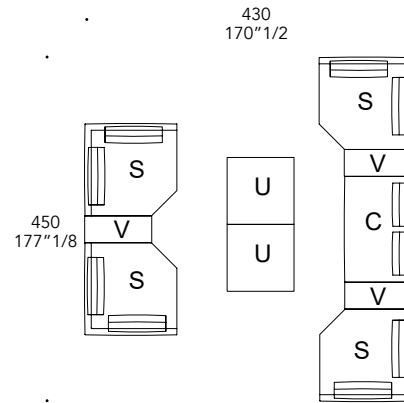

PROPOSED COMPOSITION 10