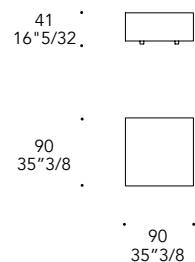

U - Coffee table