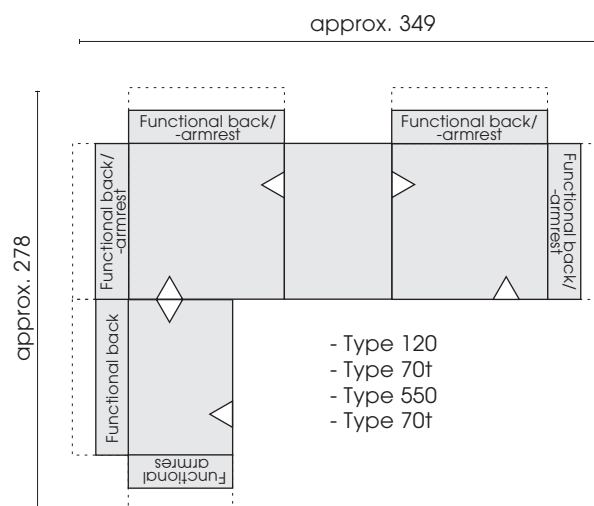

Combinations

Each piece of furniture is handmade and unique. Deviations to the listed measurements may be caused by:
1. different upholstery materials (fabric, leather), 2. processing of ticking mats, 3. the pressure to combine individual parts, etc.
The seat comfort of a sofa type with larger seat depth usually differs from one with lower depth.