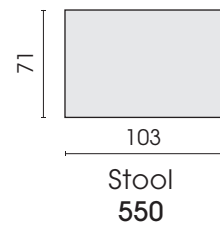

Plastic glides

Height: 6 cm / Flor distance: 6 cm

Processing options of main seam / decorative seam

	Plain seam	Lap seam	KR* (zipper piping) extra charge	Overcast seam extra charge	Piping
					
Outdoor fabric	x				
Outdoor leather					

23.03.2026

▷ = Connector side

Elements

▷ = Connector side

Elements

Each piece of furniture is handmade and unique. Deviations to the listed measurements may be caused by:
1. different upholstery materials (fabric, leather), 2. processing of ticking mats, 3. the pressure to combine individual parts, etc.
The seat comfort of a sofa type with larger seat depth usually differs from one with lower depth.