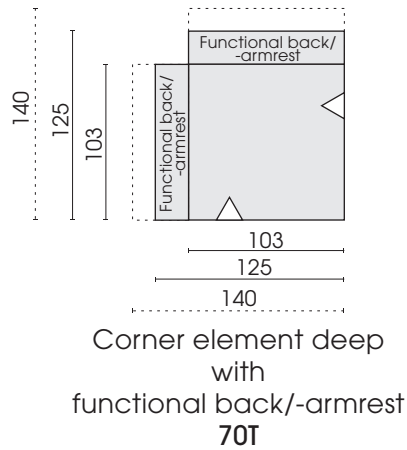

Plastic glides

Height: 6 cm / Flor distance: 6 cm

Processing options of main seam / decorative seam

	Plain seam	Lap seam	KR* (zipper piping) extra charge	Overcast seam extra charge	Piping
					
Outdoor fabric	x				
Outdoor leather					

23.03.2026

▷ = Connector side

Elements

▷ = Connector side

Elements

Each piece of furniture is handmade and unique. Deviations to the listed measurements may be caused by:
1. different upholstery materials (fabric, leather), 2. processing of ticking mats, 3. the pressure to combine individual parts, etc.
The seat comfort of a sofa type with larger seat depth usually differs from one with lower depth.