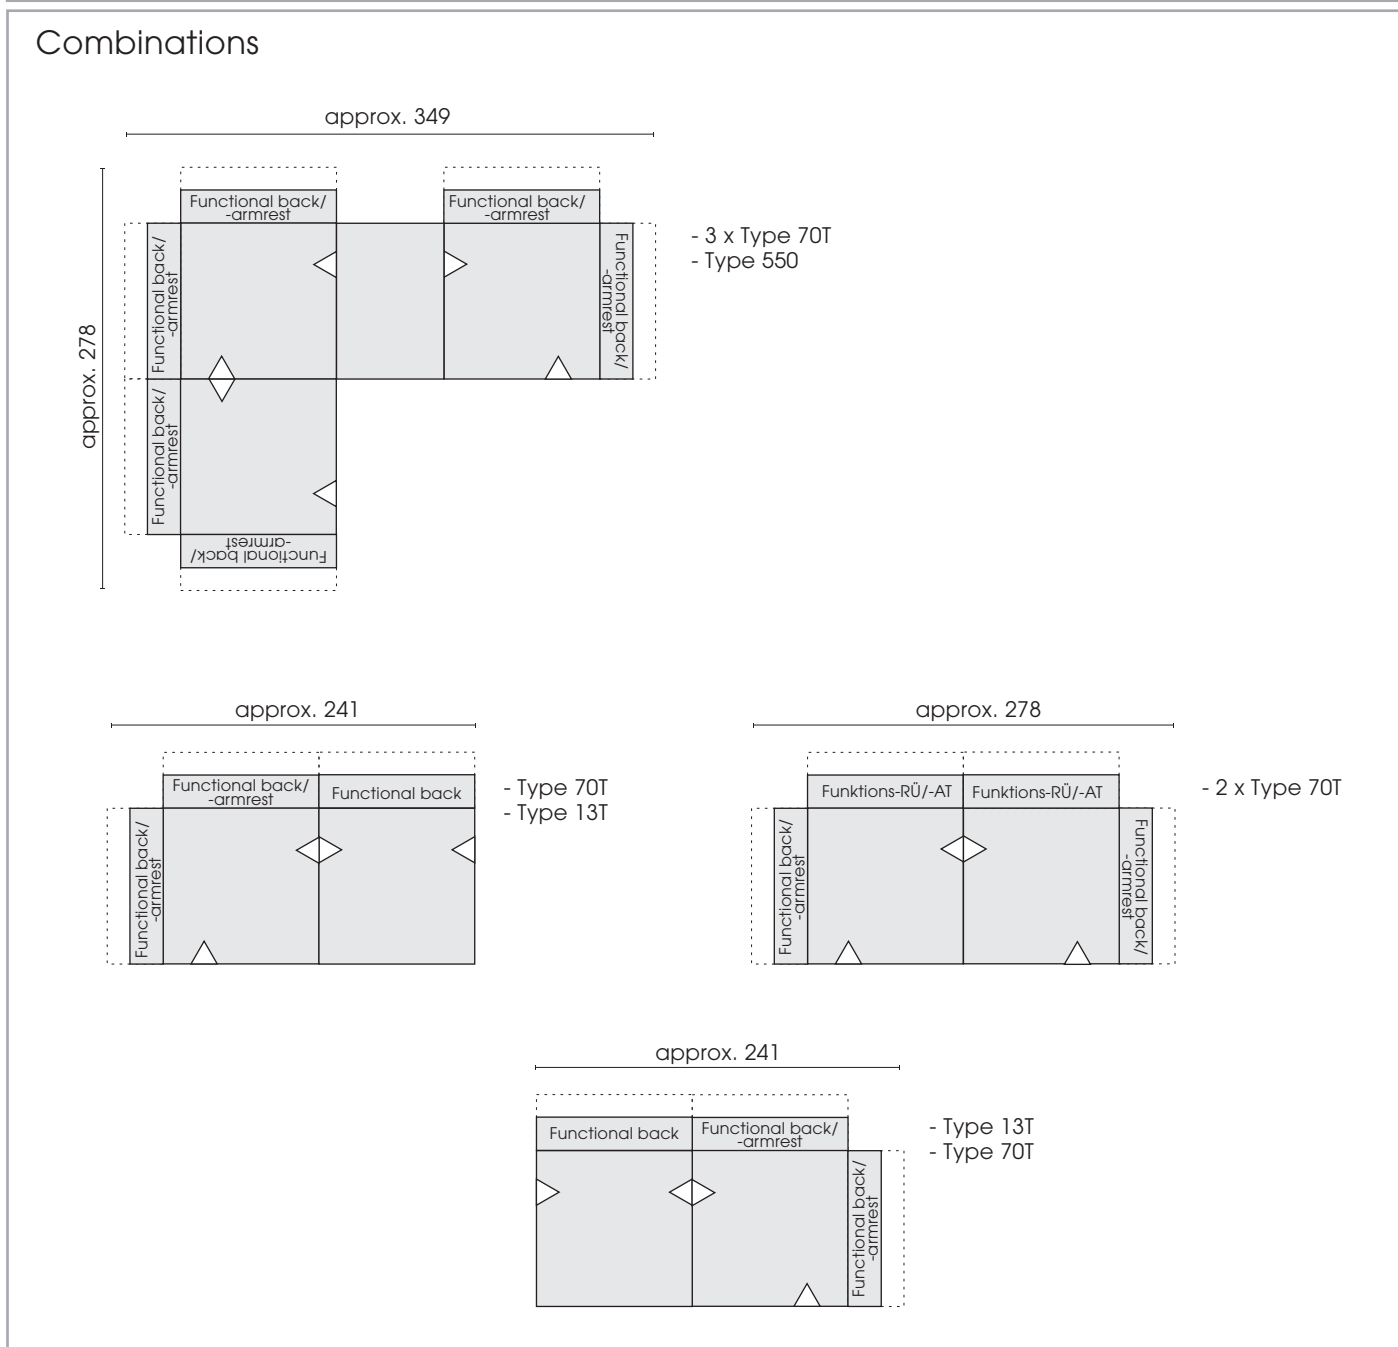

Outdoor-Cushion (plain seam) ø 50 OD931	 Outdoor-Cushion (tapered cushion) (plain seam) 78 x 60 OD949	 Outdoor-Cushion (tapered cushion) (plain seam) 60 x 40 OD967

Protective covers (Waterproof): Protective cover for type 13T: SH13T Protective cover for type 70T: SH70T Protective cover for type 550: SH550	Protective cover for type 130: SH130 Protective cover for type 110/120: SH110

Each piece of furniture is handmade and unique. Deviations to the listed measurements may be caused by:
1. different upholstery materials (fabric, leather), 2. processing of ticking mats, 3. the pressure to combine individual parts, etc.
The seat comfort of a sofa type with larger seat depth usually differs from one with lower depth.