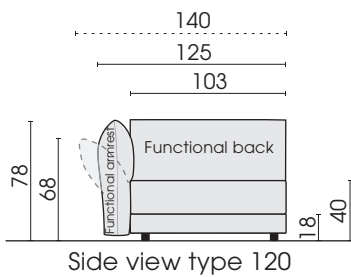

Plastic glides

Height: 6 cm / Flor distance: 6 cm

Processing options of main seam / decorative seam

	Plain seam	Lap seam	KR* (zipper piping) extra charge	Overcast seam extra charge	Piping
					
Outdoor fabric	x				
Outdoor leather					

23.03.2026

▷ = Connector side

Elements

▷ = Connector side

Elements

Each piece of furniture is handmade and unique. Deviations to the listed measurements may be caused by:
1. different upholstery materials (fabric, leather), 2. processing of ticking mats, 3. the pressure to combine individual parts, etc.
The seat comfort of a sofa type with larger seat depth usually differs from one with lower depth.