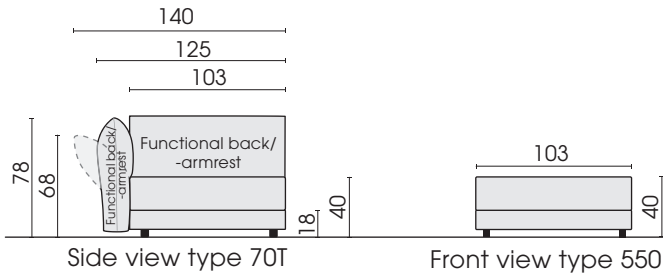

Plastic glides

Height: 6 cm / Flor distance: 6 cm

Processing options of main seam / decorative seam

	Plain seam	Lap seam	KR* (zipper piping) extra charge	Overcast seam extra charge	Piping
					
Outdoor fabric	x				
Outdoor leather					

23.03.2026

▷ = Connector side

Elements

▷ = Connector side

Elements

Each piece of furniture is handmade and unique. Deviations to the listed measurements may be caused by:
1. different upholstery materials (fabric, leather), 2. processing of ticking mats, 3. the pressure to combine individual parts, etc.
The seat comfort of a sofa type with larger seat depth usually differs from one with lower depth.