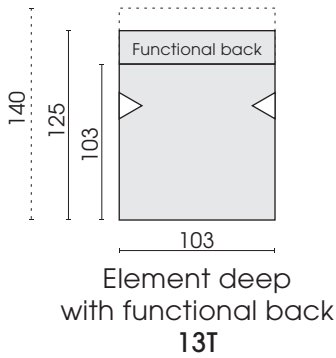

Plastic glides

Height: 6 cm / Flor distance: 6 cm

Processing options of main seam / decorative seam

	Plain seam	Lap seam	KR* (zipper piping) extra charge	Overcast seam extra charge	Piping
					
Outdoor fabric	x				
Outdoor leather					

23.03.2026

▷ = Connector side

Elements

▷ = Connector side

Elements

Each piece of furniture is handmade and unique. Deviations to the listed measurements may be caused by:
1. different upholstery materials (fabric, leather), 2. processing of ticking mats, 3. the pressure to combine individual parts, etc.
The seat comfort of a sofa type with larger seat depth usually differs from one with lower depth.