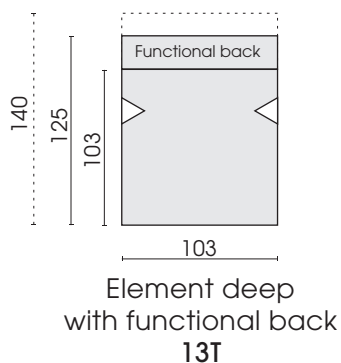

Plastic glides  
Height: 6 cm / Floor distance: 6 cm

**Processing options of main seam / decorative seam**

	Plain seam	Lap seam	KR* (zipper piping) extra charge	Overcast seam extra charge	Piping
					
Outdoor fabric	x				
Outdoor leather					

## Elements

Outdoor cushion  
(plain seam)  
ø 50  
**OD931**

Outdoor cushion  
(tapered cushion)  
(plain seam)  
78 x 60  
**OD949**

Outdoor cushion  
(tapered cushion)  
(plain seam)  
60 x 40  
**OD967**