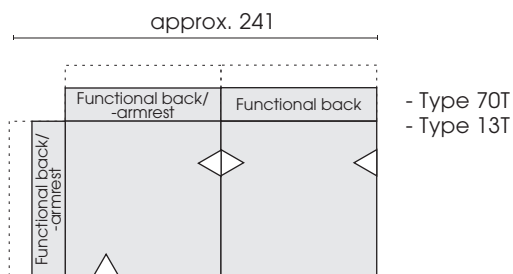

## Elements

Outdoor cushion  
(plain seam)  
ø 50  
**OD931**

Outdoor cushion  
(tapered cushion)  
(plain seam)  
78 x 60  
**OD949**

Outdoor cushion  
(tapered cushion)  
(plain seam)  
60 x 40  
**OD967**

### Protective covers (waterproof):

Protective cover with type 13T: SH13T

Protective cover with type 70T: SH70T

Protective cover with type 550: SH550

Combinations:

Each piece of furniture is handmade and unique. Deviations to the listed measurements may be caused by:  
 1. different upholstery materials (fabric, leather), 2. processing of ticking mats, 3. the pressure to combine individual parts, etc.  
 The seat comfort of a sofa type with larger seat depth usually differs from one with lower depth.