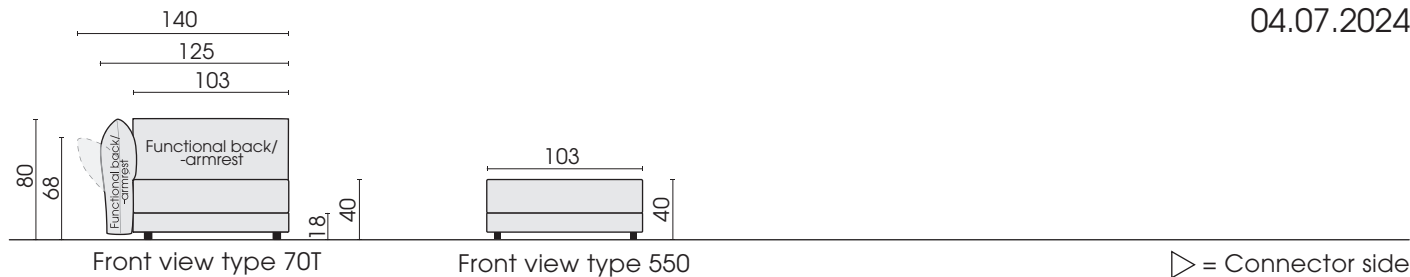

Elements

Protective covers (waterproof):

Protective cover with type 13T: SH13T

Protective cover with type 70T: SH70T

Protective cover with type 550: SH550