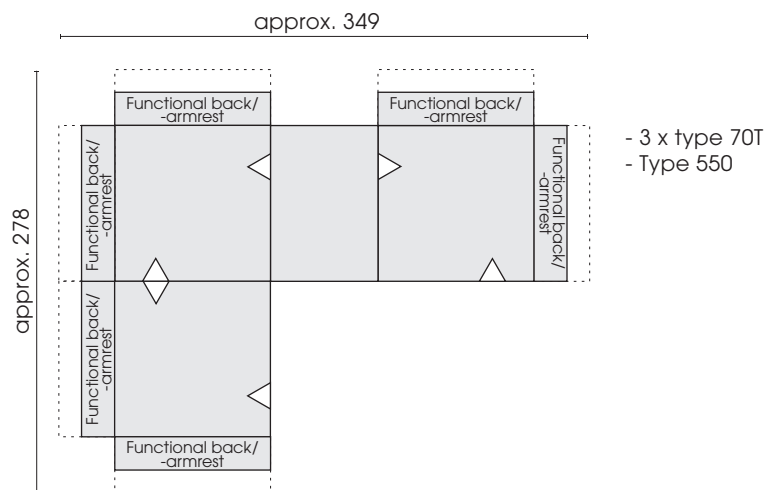

Combinations:

Each piece of furniture is handmade and unique. Deviations to the listed measurements may be caused by:
1. different upholstery materials (fabric, leather), 2. processing of ticking mats, 3. the pressure to combine individual parts, etc.
The seat comfort of a sofa type with larger seat depth usually differs from one with lower depth.