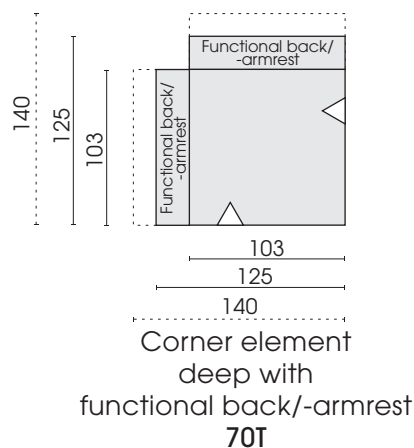

Protective covers (waterproof):

Protective cover with type 13T: SH13T

Protective cover with type 70T: SH70T

Protective cover with type 550: SH550