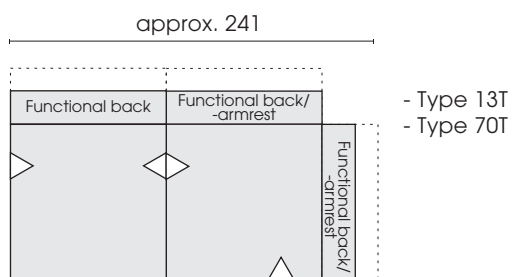

## Elements

Outdoor cushion  
(plain seam)  
ø 50  
**OD931**

Outdoor cushion  
(tapered cushion)  
(plain seam)  
78 x 60  
**OD949**

Outdoor cushion  
(tapered cushion)  
(plain seam)  
60 x 40  
**OD967**

### Protective covers (waterproof):

Protective cover with type 13T: SH13T

Protective cover with type 70T: SH70T

Protective cover with type 550: SH550

Combinations:

Each piece of furniture is handmade and unique. Deviations to the listed measurements may be caused by:  
 1. different upholstery materials (fabric, leather), 2. processing of ticking mats, 3. the pressure to combine individual parts, etc.  
 The seat comfort of a sofa type with larger seat depth usually differs from one with lower depth.