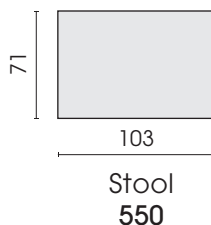

Plastic glides  
Height: 6 cm / Floor distance: 6 cm

**Processing options of main seam / decorative seam**

	Plain seam	Lap seam	KR* (zipper piping) extra charge	Overcast seam extra charge	Piping
					
Outdoor fabric	x				
Outdoor leather					

## Elements

Outdoor cushion  
(plain seam)  
ø 50  
**OD931**

Outdoor cushion  
(tapered cushion)  
(plain seam)  
78 x 60  
**OD949**

Outdoor cushion  
(tapered cushion)  
(plain seam)  
60 x 40  
**OD967**