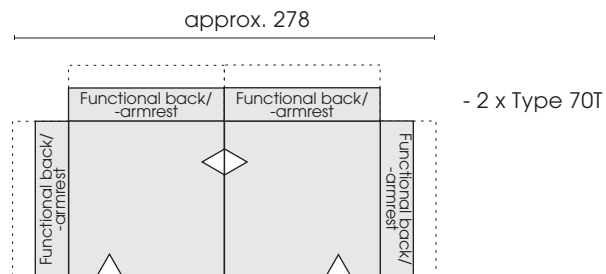

## Elements

Outdoor cushion  
(plain seam)  
ø 50  
**OD931**

Outdoor cushion  
(tapered cushion)  
(plain seam)  
78 x 60  
**OD949**

Outdoor cushion  
(tapered cushion)  
(plain seam)  
60 x 40  
**OD967**

### Protective covers (waterproof):

Protective cover with type 13T: SH13T

Protective cover with type 70T: SH70T

Protective cover with type 550: SH550

Combinations:

Each piece of furniture is handmade and unique. Deviations to the listed measurements may be caused by:  
 1. different upholstery materials (fabric, leather), 2. processing of ticking mats, 3. the pressure to combine individual parts, etc.  
 The seat comfort of a sofa type with larger seat depth usually differs from one with lower depth.