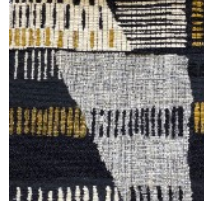

Quantity: 1

BOOGIE ARMCHAIR

MADE IN GERMANY BY BULLFORG

104 x 104 x 39 / 78 H

Swivel outdoor armchair with rocking function upholstered in Rhombo fabric col. Graphite 1488/73 with a plain seam. Including lumber cushion upholstered in Lotus Basalt Grey outdoor leather with a plain seam, 78x34cm.

Quantity: 1

BOOGIE ARMCHAIR

MADE IN GERMANY BY BULLFORG

104 x 104 x 39 / 78 H

Swivel outdoor armchair with rocking function upholstered in Rhombo fabric col. Graphite 1488/73 with a plain seam. Including lumber cushion Magnum white 1422/40, 78x34cm

Quantity: 1

Seat :

Cushion :

Plateau :

AKITO SOFA

MADE IN GERMANY BY BULLFROG

202 x 120 x 40 / 78 H

Right arm sofa element with manual back adjustments. Upholstered in 1422/30 fabric with a plain seam. Oiled thermo ash wooden plateau & galvanised castor rollers. Includes lumbar cushion upholstered in 1616/08 fabric, 78x34cm