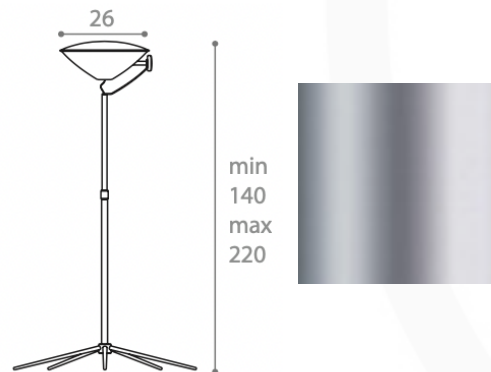

Quantity: 1

ARMONICA FLOOR LAMP
MADE IN ITALY BY ANTONANGELI

26 / 51 Diameter x 140 - 220 H

Adjustable metal floor lamp finished in copper with a borosilicate glass shade, including dimmer.

Quantity: 1

ARMONICA FLOOR LAMP
MADE IN ITALY BY ANTONANGELI

26 / 51 Diameter x 140 - 220 H

Adjustable metal floor lamp finished in chrome with a borosilicate glass shade, including dimmer.

Quantity: 1

ARMONICA FLOOR LAMP
MADE IN ITALY BY ANTONANGELI

26 / 51 Diameter x 140 - 220 H