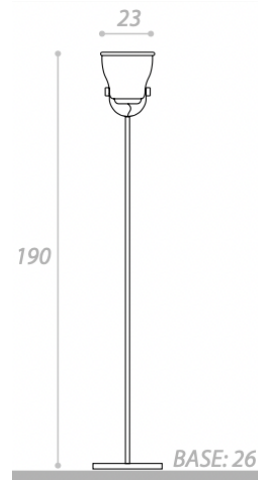

SMALL BELL FLOOR LAMP MADE IN ITALY BY ANTONANGELI

23 / 26 Diameter x 190 H

Floor lamp with a anodised aluminium base & aluminium shade finished in copper, including dimmer.

Quantity: 1