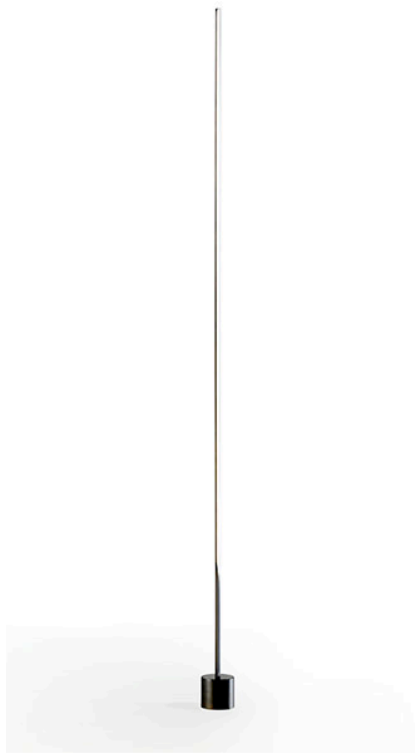

50 Diameter x 75 H

Table lamp with a white painted metal structure & warm white fibreglass shade.

Quantity: 2

BELL GARDEN DESK LAMP MADE IN ITALY BY ANTONANGELI

20 Diameter x 26 - 72 H

Flexible table lamp with a anodised aluminium base & aluminium shade finished in glossy black.

Quantity: 2

VIVA EDISON FLOOR LAMP MADE IN ITALY BY ANTONANGELI

35 / 31 Diameter x 200 H

Floor lamp with a blown borosilicate glass shade, bronze metal structure & "Serena" stone base, including dimmer.

Quantity: 1

ESSENTIAL STELO FLOOR LAMP

MADE IN ITALY BY REFLEX

9 Diameter x 190 H

360° rotating metal floor lamp with a dark brass finish.
LED strip lighting with a touch-system switch.

Quantity: 2

ESSENTIAL BRACCIO FLOOR LAMP