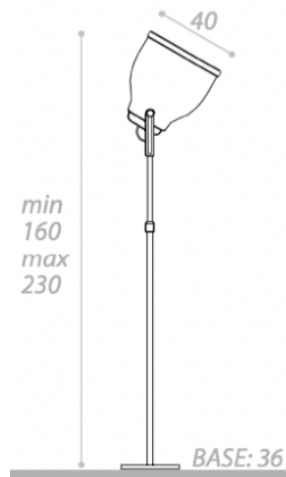

26 / 51 Diameter x 140 - 220 H

Adjustable metal floor lamp finished in chrome with a borosilicate glass shade, including dimmer.

Quantity: 1

ARMONICA FLOOR LAMP
MADE IN ITALY BY ANTONANGELI

26 / 51 Diameter x 140 - 220 H

Quantity: 1

SMALL BELL FLOOR LAMP MADE IN ITALY BY ANTONANGELI

23 / 26 Diameter x 190 H

Floor lamp with a anodised aluminium base & aluminium shade finished in copper, including dimmer.

Quantity: 1

BIG BELL FLOOR LAMP MADE IN ITALY BY ANTONANGELI

40 / 36 Diameter x 160 - 230 H

Floor lamp with a anodised aluminium base & aluminium shade finished in satin brass, including dimmer.

Quantity: 1