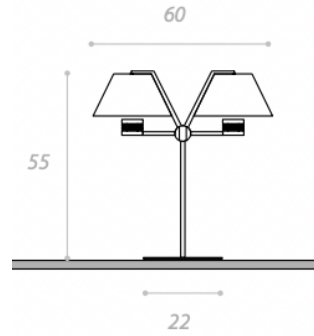

CINEMA TABLE LAMP
MADE IN ITALY BY ANTONANGELI

22 / 60 x 55 H

Double adjustable metal table lamp finished in white.

Quantity: 2