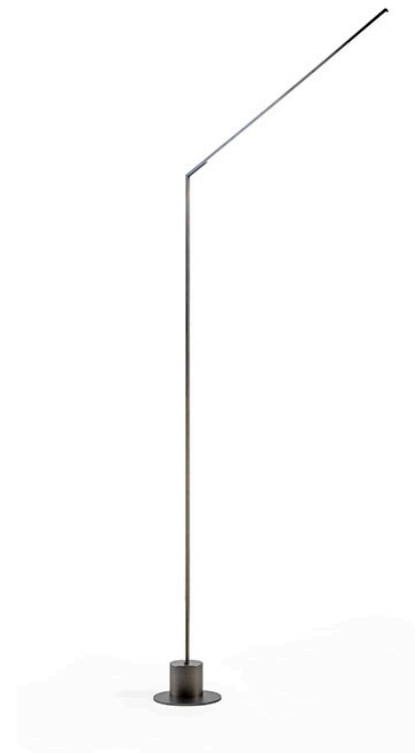

20 / 27 Diameter x 48 H

Table lamp with a crystal striped glass CR/RI glass shade & glossy chrome CR structure.

E14

Quantity: 1

BISSONA TABLE LAMP

MADE IN ITALY BY VISTOSI

24 x 42 H

(SAMPLE) Medium table lamp with a glossy white BC/LU glass shade & glossy white BC structure.

50 Diameter x 75 H

Table lamp with a white painted metal structure & warm white fibreglass shade.

Quantity: 2

BELL GARDEN DESK LAMP MADE IN ITALY BY ANTONANGELI

20 Diameter x 26 - 72 H

Flexible table lamp with a anodised aluminium base & aluminium shade finished in glossy black.

Quantity: 2

VIVA EDISON FLOOR LAMP MADE IN ITALY BY ANTONANGELI

35 / 31 Diameter x 200 H

Floor lamp with a blown borosilicate glass shade, bronze metal structure & "Serena" stone base, including dimmer.

Quantity: 1

ESSENTIAL STELO FLOOR LAMP

MADE IN ITALY BY REFLEX

9 Diameter x 190 H

360° rotating metal floor lamp with a dark brass finish.
LED strip lighting with a touch-system switch.

Quantity: 2

ESSENTIAL BRACCIO FLOOR LAMP