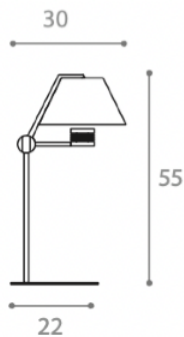

CINEMA TABLE LAMP
MADE IN ITALY BY ANTONANGELI

22 / 30 x 55 H

Single adjustable metal table lamp finished in white with a gold leaf inner shade.

Quantity: 2