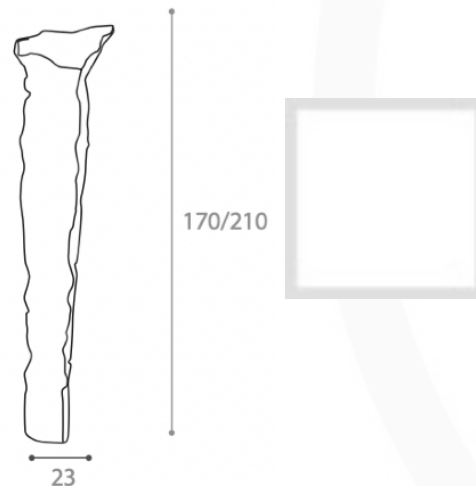

DOLCEVITA FLOOR LAMP
MADE IN ITALY BY ANTONANGELI

23 Diameter (at base) x 170 - 210 H

Height adjustable floor lamp in white tyke polyethylene, including dimmer.

Quantity: 1