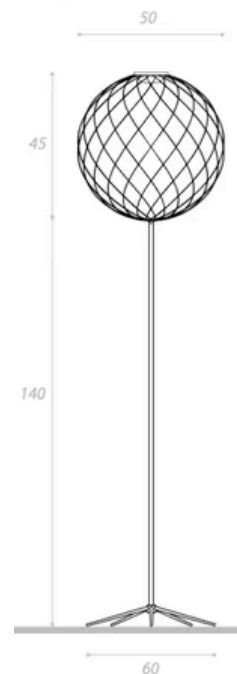

PENELOPE FLOOR LAMP

MADE IN ITALY BY ANTONANGELI

50 Diameter x 185 H

Metal wire frame floor lamp finished in matt black with double integrated LED lighting.

Quantity: 1