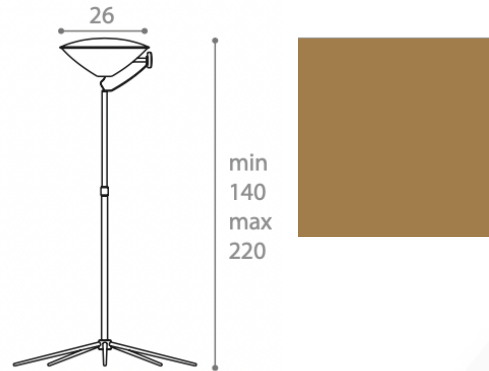

Quantity: 1

ARMONICA FLOOR LAMP
MADE IN ITALY BY ANTONANGELI

26 / 51 Diameter x 140 - 220 H

Adjustable metal floor lamp finished in copper with a borosilicate glass shade, including dimmer.

Quantity: 1

ARMONICA FLOOR LAMP
MADE IN ITALY BY ANTONANGELI

26 / 51 Diameter x 140 - 220 H

Adjustable metal floor lamp finished in chrome with a borosilicate glass shade, including dimmer.

Quantity: 1

ARMONICA FLOOR LAMP
MADE IN ITALY BY ANTONANGELI

26 / 51 Diameter x 140 - 220 H