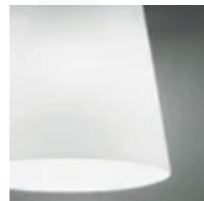

20 / 27 Diameter x 48 H

Table lamp with a crystal striped glass CR/RI glass shade & glossy chrome CR structure.

E14

Quantity: 1

BISSONA TABLE LAMP

MADE IN ITALY BY VISTOSI

24 x 42 H

(SAMPLE) Medium table lamp with a glossy white BC/LU glass shade & glossy white BC structure.

G9

Quantity: 1

NAXO TABLE LAMP
MADE IN ITALY BY VISTOSI

32 Diameter x 50 H

(SAMPLE) Medium table lamp with a matt white BC/ST glass shade & glossy white BC structure

E27 / E14

Quantity: 1

NAXOS TABLE LAMP
MADE IN ITALY BY VISTOSI

48 Diameter x 76 H

Large table lamp with a matt white BC/ST glass shade & glossy white BC structure.

E27 / E14

Quantity: 1

LUCCIOLA TABLE LAMP

MADE IN ITALY BY VISTOSI

27 Diameter x 21 H

Table lamp with a matt white BC/ST glass shade & glossy white BC structure.