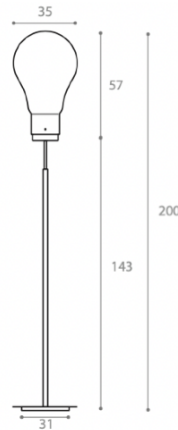

VIVA EDISON FLOOR LAMP MADE IN ITALY BY ANTONANGELI

35 / 31 Diameter x 200 H

Floor lamp with a blown borosilicate glass shade, bronze metal structure & "Serena" stone base, including dimmer.

Quantity: 1