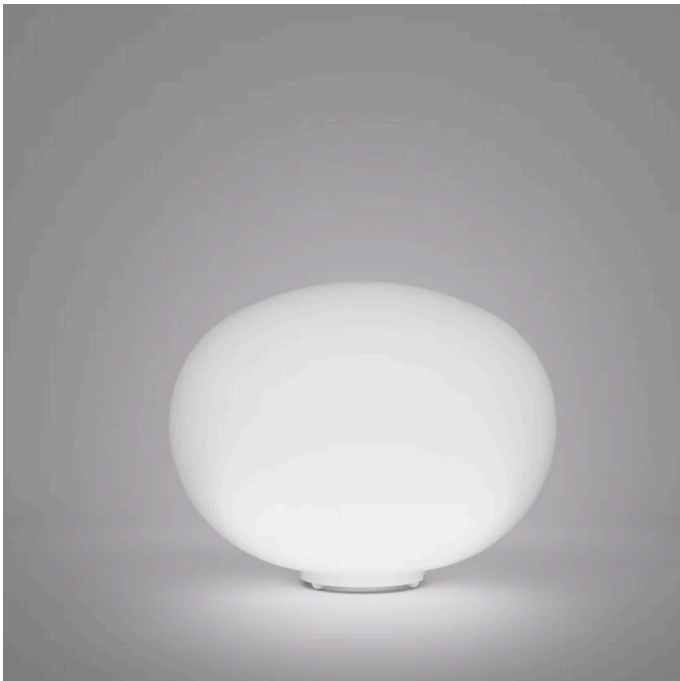

20 / 27 Diameter x 48 H

Table lamp with a crystal striped glass CR/RI glass shade & glossy chrome CR structure.

E14

Quantity: 1

BISSONA TABLE LAMP

MADE IN ITALY BY VISTOSI

24 x 42 H

(SAMPLE) Medium table lamp with a glossy white BC/LU glass shade & glossy white BC structure.

48 Diameter x 76 H

Large table lamp with a matt white BC/ST glass shade & glossy white BC structure.

E27 / E14

Quantity: 1

LUCCIOLA TABLE LAMP

MADE IN ITALY BY VISTOSI

27 Diameter x 21 H

Table lamp with a matt white BC/ST glass shade & glossy white BC structure.

E14

Quantity: 2

LUCCIOLA TABLE LAMP

MADE IN ITALY BY VISTOSI

41 Diameter x 30 H

Table lamp with a matt white BC/ST glass shade & glossy white BC structure.

E27

Quantity: 1

27 Diameter x 21 H

(SAMPLE) Table lamp with a matt white BC/ST glass shade & glossy white BC structure

E14

Quantity: 1

OH TABLE LAMP

MADE IN ITALY BY REFLEX

40 x 20 x 61 H

Table lamp with metal structure dark brass finish with support in bronze mirror. Sphere 20 Dia in borosilicate glass in silver finish. LED lighting.