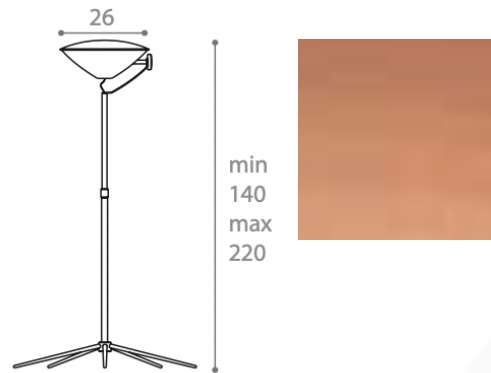

ARMONICA FLOOR LAMP
MADE IN ITALY BY ANTONANGELI

26 / 51 Diameter x 140 - 220 H

Adjustable metal floor lamp finished in copper with a borosilicate glass shade, including dimmer.

Quantity: 1