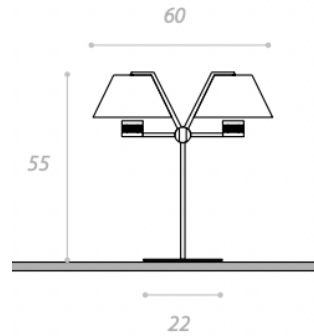

Quantity: 2

CINEMA TABLE LAMP
MADE IN ITALY BY ANTONANGELI

22 / 60 x 55 H

Double adjustable metal table lamp finished in white.

Quantity: 2

CINEMA TABLE LAMP
MADE IN ITALY BY ANTONANGELI

22 / 60 x 55 H

Double adjustable metal table lamp finished in aluminium.