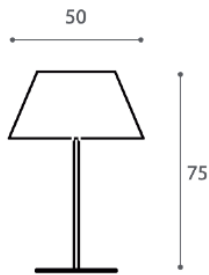

RICAMI TABLE LAMP

MADE IN ITALY BY ANTONANGELI

50 Diameter x 75 H

Table lamp with a bronze painted metal structure & warm white fibreglass shade.

Quantity: 1