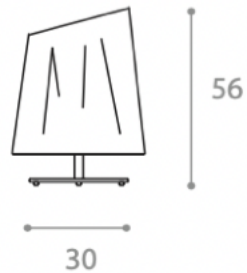

FORMOSA TABLE LAMP

MADE IN ITALY BY ANTONANGELI

30 Diameter x 56 H

Table lamp with a metallic structure & white asymmetrical textured shade.

Quantity: 1