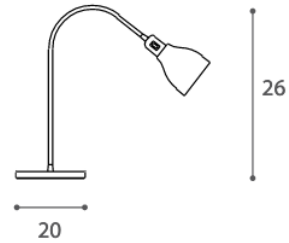

Quantity: 2

RICAMI TABLE LAMP

MADE IN ITALY BY ANTONANGELI

50 Diameter x 75 H

Table lamp with a bronze painted metal structure & warm white fibreglass shade.

Quantity: 1

RICAMI TABLE LAMP

MADE IN ITALY BY ANTONANGELI

50 Diameter x 75 H

Table lamp with a white painted metal structure & warm white fibreglass shade.

Quantity: 2

BELL GARDEN DESK LAMP MADE IN ITALY BY ANTONANGELI

20 Diameter x 26 - 72 H

Flexible table lamp with a anodised aluminium base & aluminium shade finished in glossy black.