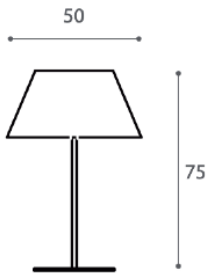

48 Diameter x 76 H

Large table lamp with a matt white BC/ST glass shade & glossy white BC structure.

E27 / E14

Quantity: 1

LUCCIOLA TABLE LAMP

MADE IN ITALY BY VISTOSI

27 Diameter x 21 H

Table lamp with a matt white BC/ST glass shade & glossy white BC structure.

Quantity: 2

RICAMI TABLE LAMP

MADE IN ITALY BY ANTONANGELI

50 Diameter x 75 H

Table lamp with a bronze painted metal structure & warm white fibreglass shade.

Quantity: 1

RICAMI TABLE LAMP

MADE IN ITALY BY ANTONANGELI

50 Diameter x 75 H

Table lamp with a white painted metal structure & warm white fibreglass shade.

Quantity: 2

BELL GARDEN DESK LAMP MADE IN ITALY BY ANTONANGELI

20 Diameter x 26 - 72 H

Flexible table lamp with a anodised aluminium base & aluminium shade finished in glossy black.