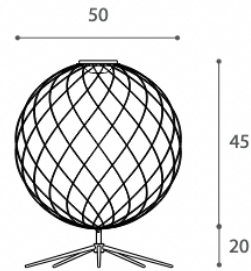

PENELOPE TABLE LAMP

MADE IN ITALY BY ANTONANGELI

50 Diameter x 65 H

Metal wire frame table lamp finished in brass with double integrated LED lighting.

Quantity: 1