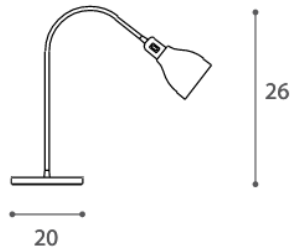

43 x 10 x 36 H

Metal table lamp with a dark brass 105M finish. LED strip lighting with a touch-system switch.

Quantity: 2

PENELOPE TABLE LAMP

MADE IN ITALY BY ANTONANGELI

50 Diameter x 65 H

Metal wire frame table lamp finished in brass with double integrated LED lighting.

Quantity: 1

FORMOSA TABLE LAMP

MADE IN ITALY BY ANTONANGELI

30 Diameter x 56 H

Table lamp with a metallic structure & white asymmetrical textured shade.

Quantity: 1

BELL GARDEN DESK LAMP
MADE IN ITALY BY ANTONANGELI