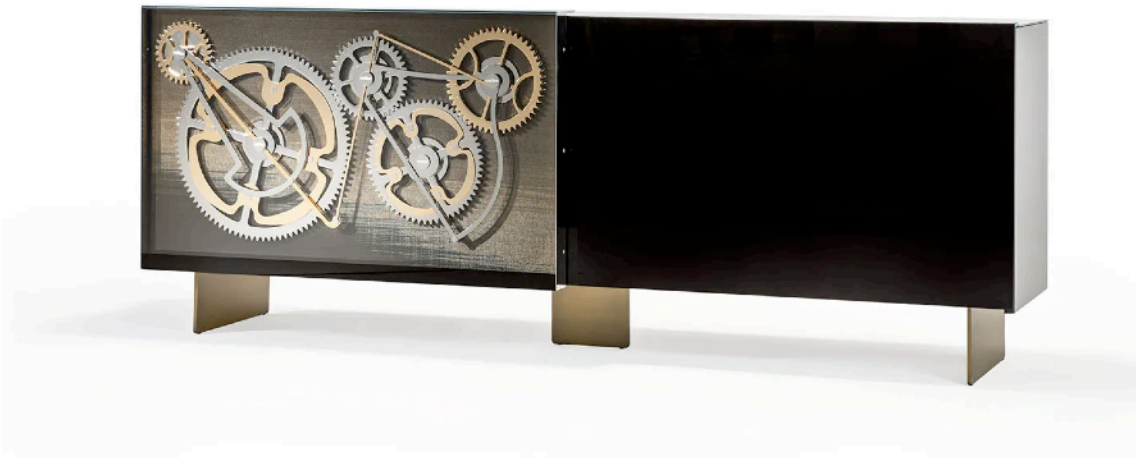

[Kathleen Zheng](#)

SARFIELD BROOKE LTD

Level 2, 155-165 The Strand, Parnell

www.sarsfieldbrooke.co.nz

BIG BEN SIDEBOARD
MADE IN ITALY BY REFLEX

220 x 50 x 84 H

Sideboard with wooden structure, 2 sliding doors and metal legs in bronze finish. External cover and 1 door in black shiny lacquered glass, the other door in mesh glass with gears in gold & chrome. Interior finished in black lacquer with a glass shelf behind each door.

Quantity: 1

FRAMMENTI SIDEBOARD
MADE IN ITALY BY ARTE VENEZIANA

221 x 57 x 71 H

4 door sideboard with veneered ashwood structure finished in titanium metallic lacquering & dark burnished brass. Doors, sides and top decorated with 'Stromboli' finish. Legs in tempered extra-clear glass with LED lighting.

Quantity: 1

ORAGAMI MAXI SIDEBAORD

MADE IN ITALY BY REFLEX

210 x 56 x 82 H

3 door sideboard finished in dark titanium 102M with clear glass legs

Quantity: 1

MONOLITE LOW SIDEBAORD

MADE IN ITALY BY REFLEX

220 x 45 x 55 H

4 door low sideboard finished in etched Di Cesare marble glass with bronze 100M details

Quantity: 1

MIRAGE SIDEBOARD
MADE IN ITALY BY REFLEX

192 W x 57 D x 70 H

Sideboard with wooden structure. Covering and 2 sliding doors in Blue Notte 24A etched lacquered glass. Clear glass legs & interior in matt black finish.