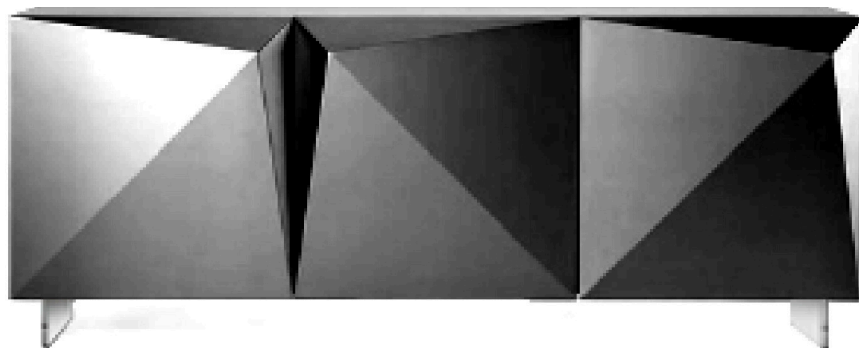

[Kathleen Zheng](#)

SARFIELD BROOKE LTD

Level 2, 155-165 The Strand, Parnell

www.sarsfieldbrooke.co.nz

BIG BEN SIDEBOARD
MADE IN ITALY BY REFLEX

220 x 50 x 84 H

Sideboard with wooden structure, 2 sliding doors and metal legs in bronze finish. External cover and 1 door in black shiny lacquered glass, the other door in mesh glass with gears in gold & chrome. Interior finished in black lacquer with a glass shelf behind each door.

Quantity: 1

FRAMMENTI SIDEBOARD
MADE IN ITALY BY ARTE VENEZIANA

221 x 57 x 71 H

4 door sideboard with veneered ashwood structure finished in titanium metallic lacquering & dark burnished brass. Doors, sides and top decorated with 'Stromboli' finish. Legs in tempered extra-clear glass with LED lighting.

Quantity: 1

ORAGAMI MAXI SIDEBAORD

MADE IN ITALY BY REFLEX

210 x 56 x 82 H

3 door sideboard finished in dark titanium 102M with clear glass legs

Quantity: 1

MONOLITE LOW SIDEBAORD

MADE IN ITALY BY REFLEX

220 x 45 x 55 H

4 door low sideboard finished in etched Di Cesare marble glass with bronze 100M details

Quantity: 1

MIRAGE SIDEBOARD
MADE IN ITALY BY REFLEX

192 W x 57 D x 70 H

Sideboard with wooden structure. Covering and 2 sliding doors in Blue Notte 24A etched lacquered glass. Clear glass legs & interior in matt black finish.