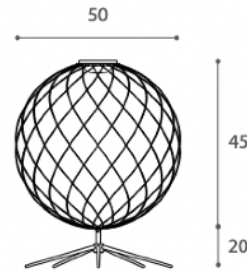

PENELOPE TABLE LAMP

MADE IN ITALY BY ANTONANGELI

50 Diameter x 65 H

Metal wire frame table lamp finished in brass with double integrated LED lighting.

Quantity: 1