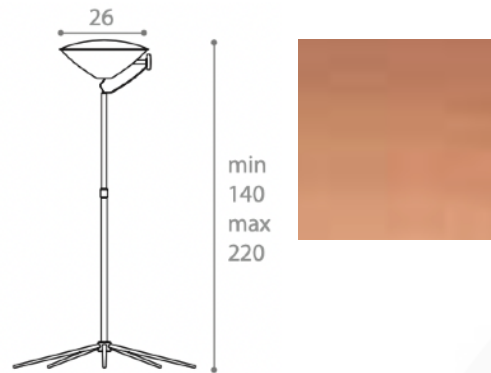

ARMONICA FLOOR LAMP
MADE IN ITALY BY ANTONANGELI

26 / 51 Diameter x 140 - 220 H

Adjustable metal floor lamp finished in copper with a borosilicate glass shade, including dimmer.

Quantity: 1