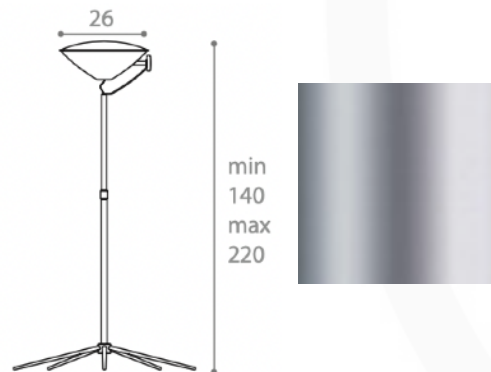

Quantity: 1

ARMONICA FLOOR LAMP
MADE IN ITALY BY ANTONANGELI

26 / 51 Diameter x 140 - 220 H

Adjustable metal floor lamp finished in copper with a borosilicate glass shade, including dimmer.

Quantity: 1

ARMONICA FLOOR LAMP
MADE IN ITALY BY ANTONANGELI

26 / 51 Diameter x 140 - 220 H

Adjustable metal floor lamp finished in chrome with a borosilicate glass shade, including dimmer.

Quantity: 1

ARMONICA FLOOR LAMP
MADE IN ITALY BY ANTONANGELI

26 / 51 Diameter x 140 - 220 H