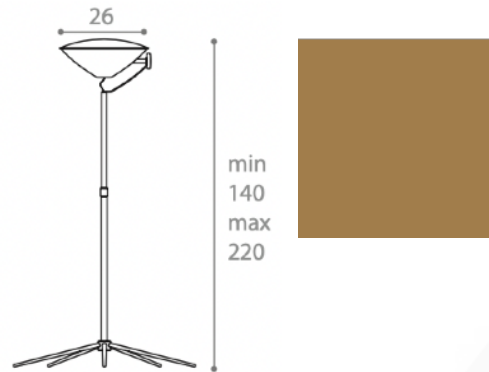

Quantity: 1

ARMONICA FLOOR LAMP
MADE IN ITALY BY ANTONANGELI

26 / 51 Diameter x 140 - 220 H

Adjustable metal floor lamp finished in copper with a borosilicate glass shade, including dimmer.

Quantity: 1

ARMONICA FLOOR LAMP
MADE IN ITALY BY ANTONANGELI

26 / 51 Diameter x 140 - 220 H

Adjustable metal floor lamp finished in chrome with a borosilicate glass shade, including dimmer.

Quantity: 1

ARMONICA FLOOR LAMP
MADE IN ITALY BY ANTONANGELI

26 / 51 Diameter x 140 - 220 H