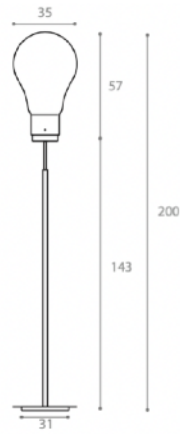

Quantity: 1

ARMONICA FLOOR LAMP
MADE IN ITALY BY ANTONANGELI

26 / 51 Diameter x 140 - 220 H

Adjustable metal floor lamp finished in copper with a borosilicate glass shade, including dimmer.

Quantity: 1

ARMONICA FLOOR LAMP
MADE IN ITALY BY ANTONANGELI

26 / 51 Diameter x 140 - 220 H

Adjustable metal floor lamp finished in chrome with a borosilicate glass shade, including dimmer.

Quantity: 1

ARMONICA FLOOR LAMP
MADE IN ITALY BY ANTONANGELI

26 / 51 Diameter x 140 - 220 H

Quantity: 1

SMALL BELL FLOOR LAMP
MADE IN ITALY BY ANTONANGELI

23 / 26 Diameter x 190 H

Floor lamp with a anodised aluminium base & aluminium shade finished in copper, including dimmer.

Quantity: 1

BIG BELL FLOOR LAMP
MADE IN ITALY BY ANTONANGELI

40 / 36 Diameter x 160 - 230 H

Floor lamp with a anodised aluminium base & aluminium shade finished in satin brass, including dimmer.

Quantity: 1

VIVA EDISON FLOOR LAMP MADE IN ITALY BY ANTONANGELI

35 / 31 Diameter x 200 H