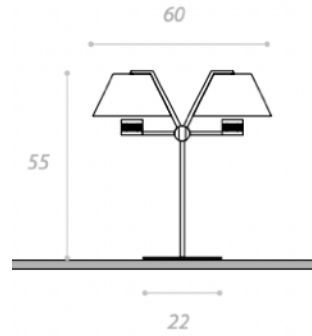

CINEMA TABLE LAMP
MADE IN ITALY BY ANTONANGELI

22 / 60 x 55 H

Double adjustable metal table lamp finished in white.

Quantity: 2