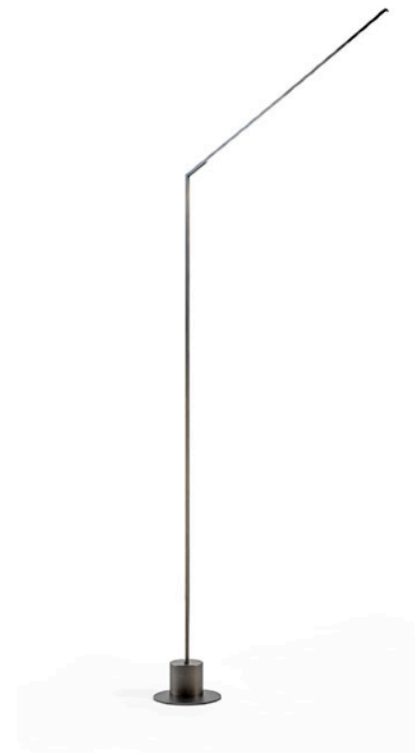

RICAMI TABLE LAMP

MADE IN ITALY BY ANTONANGELI

50 Diameter x 75 H

Table lamp with a bronze painted metal structure & warm white fibreglass shade.

Quantity: 1

RICAMI TABLE LAMP

MADE IN ITALY BY ANTONANGELI

50 Diameter x 75 H

Table lamp with a white painted metal structure & warm white fibreglass shade.

Quantity: 2

BELL GARDEN DESK LAMP
MADE IN ITALY BY ANTONANGELI

20 Diameter x 26 - 72 H

Flexible table lamp with a anodised aluminium base & aluminium shade finished in glossy black.

Quantity: 2

BELL GARDEN DESK LAMP
MADE IN ITALY BY ANTONANGELI

20 Diameter x 26 - 72 H

Flexible table lamp with a anodised aluminium base & aluminium shade finished in satin brass.

Quantity: 2

ESSENTIAL STELO FLOOR LAMP

MADE IN ITALY BY REFLEX

9 Diameter x 190 H

360° rotating metal floor lamp with a dark brass finish.
LED strip lighting with a touch-system switch.

Quantity: 2

ESSENTIAL BRACCIO FLOOR LAMP

MADE IN ITALY BY REFLEX