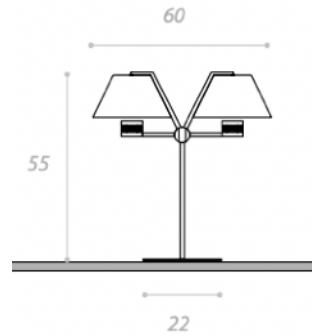

CINEMA TABLE LAMP
MADE IN ITALY BY ANTONANGELI

22 / 60 x 55 H

Double adjustable metal table lamp finished in aluminium.

Quantity: 2