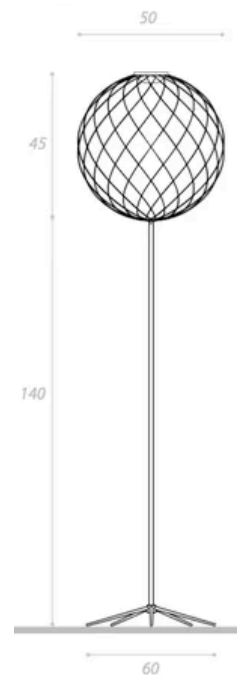

PENELOPE FLOOR LAMP

MADE IN ITALY BY ANTONANGELI

50 Diameter x 185 H

Metal wire frame floor lamp finished in matt black with double integrated LED lighting.

Quantity: 1