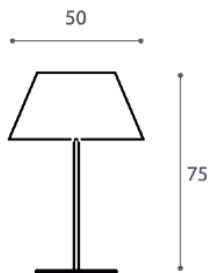

RICAMI TABLE LAMP

MADE IN ITALY BY ANTONANGELI

50 Diameter x 75 H

Table lamp with a bronze painted metal structure & warm white fibreglass shade.

Quantity: 1