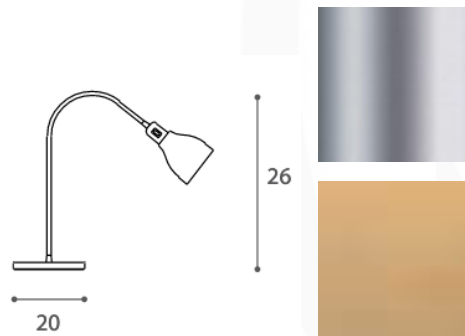

BELL GARDEN DESK LAMP
MADE IN ITALY BY ANTONANGELI

20 Diameter x 26 - 72 H

Flexible table lamp with a anodised aluminium base & aluminium shade finished in satin brass.

Quantity: 2