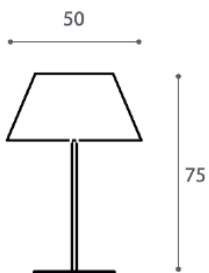

RICAMI TABLE LAMP

MADE IN ITALY BY ANTONANGELI

50 Diameter x 75 H

Table lamp with a white painted metal structure & warm white fibreglass shade.

Quantity: 2