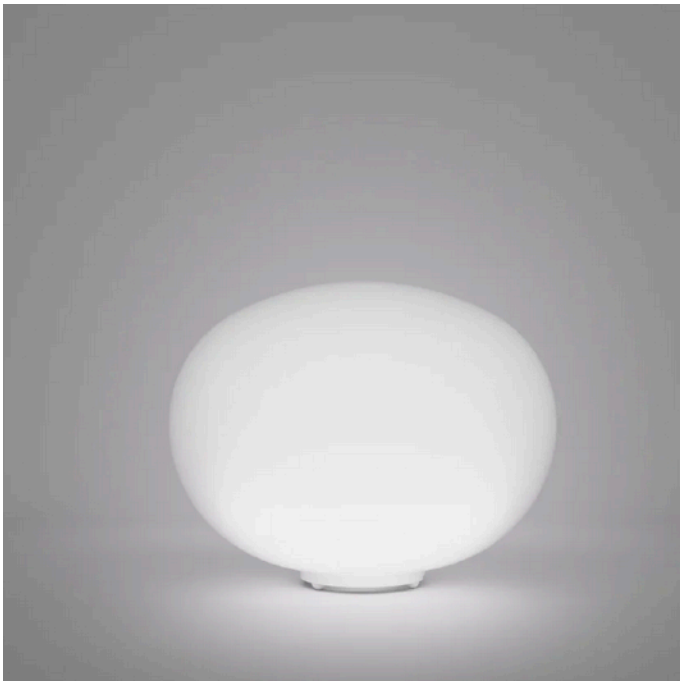

20 / 27 Diameter x 48 H

Table lamp with a crystal striped glass CR/RI glass shade & glossy chrome CR structure.

E14

Quantity: 1

BISSONA TABLE LAMP

MADE IN ITALY BY VISTOSI

24 x 42 H

(SAMPLE) Medium table lamp with a glossy white BC/LU glass shade & glossy white BC structure.

48 Diameter x 76 H

Large table lamp with a matt white BC/ST glass shade & glossy white BC structure.

E27 / E14

Quantity: 1

LUCCIOLA TABLE LAMP

MADE IN ITALY BY VISTOSI

27 Diameter x 21 H

Table lamp with a matt white BC/ST glass shade & glossy white BC structure.

E14

Quantity: 2

LUCCIOLA TABLE LAMP

MADE IN ITALY BY VISTOSI

41 Diameter x 30 H

Table lamp with a matt white BC/ST glass shade & glossy white BC structure.

E27

Quantity: 1

LUCCIOLA TABLE LAMP

MADE IN ITALY BY VISTOSI

27 Diameter x 21 H

(SAMPLE) Table lamp with a matt white BC/ST glass shade & glossy white BC structure

E14

Quantity: 1

Outer shade :

Inner shade :