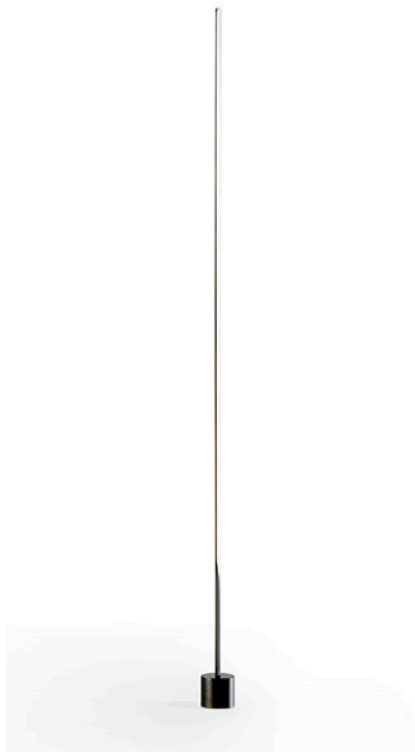

Table lamp with a white painted metal structure & warm white fibreglass shade.

Quantity: 2

BELL GARDEN DESK LAMP
MADE IN ITALY BY ANTONANGELI

20 Diameter x 26 - 72 H

Flexible table lamp with a anodised aluminium base & aluminium shade finished in glossy black.

Quantity: 2

BELL GARDEN DESK LAMP
MADE IN ITALY BY ANTONANGELI

20 Diameter x 26 - 72 H

Flexible table lamp with a anodised aluminium base & aluminium shade finished in satin brass.

Quantity: 2

ESSENTIAL STELO FLOOR LAMP

MADE IN ITALY BY REFLEX

9 Diameter x 190 H

360° rotating metal floor lamp with a dark brass finish.
LED strip lighting with a touch-system switch.

Quantity: 2

ESSENTIAL BRACCIO FLOOR LAMP

MADE IN ITALY BY REFLEX