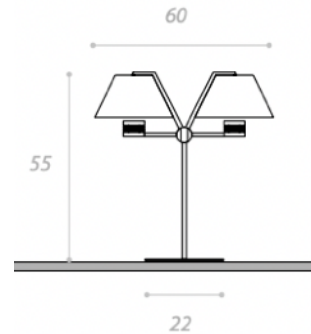

CINEMA TABLE LAMP
MADE IN ITALY BY ANTONANGELI

22 / 60 x 55 H

Double adjustable metal table lamp finished in white with a gold leaf inner shades.

Quantity: 2