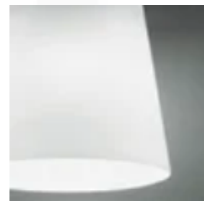

20 / 27 Diameter x 48 H

Table lamp with a crystal striped glass CR/RI glass shade & glossy chrome CR structure.

E14

Quantity: 1

BISSONA TABLE LAMP

MADE IN ITALY BY VISTOSI

24 x 42 H

(SAMPLE) Medium table lamp with a glossy white BC/LU glass shade & glossy white BC structure.

G9

Quantity: 1

NAXO TABLE LAMP
MADE IN ITALY BY VISTOSI

32 Diameter x 50 H

(SAMPLE) Medium table lamp with a matt white BC/ST glass shade & glossy white BC structure

E27 / E14

Quantity: 1

NAXOS TABLE LAMP
MADE IN ITALY BY VISTOSI

48 Diameter x 76 H

Large table lamp with a matt white BC/ST glass shade & glossy white BC structure.

E27 / E14

Quantity: 1

LUCCIOLA TABLE LAMP

MADE IN ITALY BY VISTOSI

27 Diameter x 21 H

Table lamp with a matt white BC/ST glass shade & glossy white BC structure.