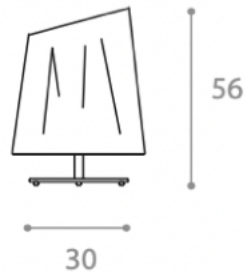

Quantity: 2

PENELOPE TABLE LAMP

MADE IN ITALY BY ANTONANGELI

50 Diameter x 65 H

Metal wire frame table lamp finished in brass with double integrated LED lighting.

Quantity: 1

FORMOSA TABLE LAMP

MADE IN ITALY BY ANTONANGELI