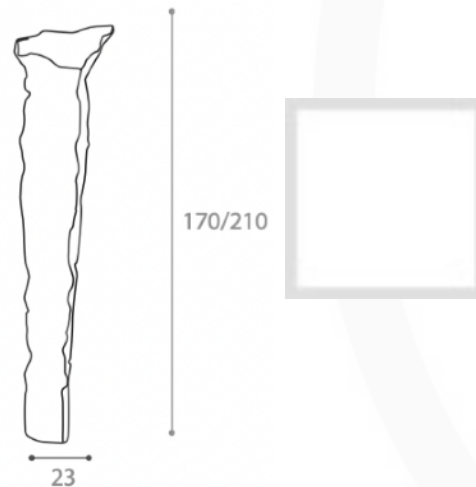

DOLCEVITA FLOOR LAMP
MADE IN ITALY BY ANTONANGELI

23 Diameter (at base) x 170 - 210 H

Height adjustable floor lamp in white tyke polyethylene, including dimmer.

Quantity: 1