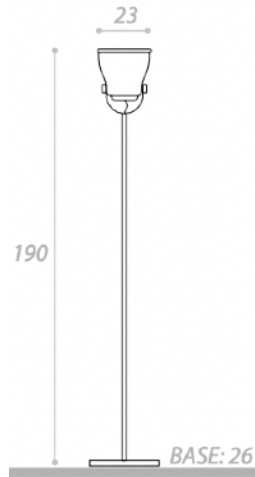

48 Diameter x 76 H

Large table lamp with a matt white BC/ST glass shade & glossy white BC structure.

E27 / E14

Quantity: 1

LUCCIOLA TABLE LAMP

MADE IN ITALY BY VISTOSI

27 Diameter x 21 H

Table lamp with a matt white BC/ST glass shade & glossy white BC structure.

26 / 51 Diameter x 140 - 220 H

Adjustable metal floor lamp finished in chrome with a borosilicate glass shade, including dimmer.

Quantity: 1

ARMONICA FLOOR LAMP
MADE IN ITALY BY ANTONANGELI

26 / 51 Diameter x 140 - 220 H

Adjustable metal floor lamp finished in shiny gold with a borosilicate glass shade, including dimmer.

Quantity: 1

DOLCEVITA FLOOR LAMP
MADE IN ITALY BY ANTONANGELI

23 Diameter (at base) x 170 - 210 H

Height adjustable floor lamp in white tyke polyethylene, including dimmer.

Quantity: 1

SMALL BELL FLOOR LAMP
MADE IN ITALY BY ANTONANGELI

23 / 26 Diameter x 190 H

Floor lamp with a anodised aluminium base & aluminium shade finished in copper, including dimmer.

Quantity: 1

BIG BELL FLOOR LAMP
MADE IN ITALY BY ANTONANGELI