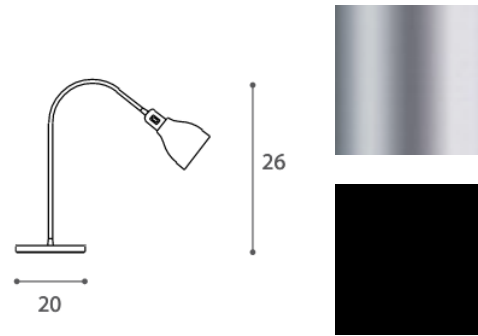

BELL GARDEN DESK LAMP
MADE IN ITALY BY ANTONANGELI

20 Diameter x 26 - 72 H

Flexible table lamp with a anodised aluminium base & aluminium shade finished in glossy black.

Quantity: 2