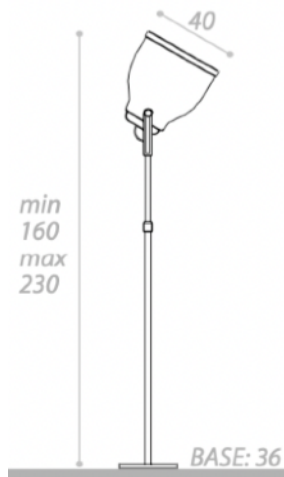

26 / 51 Diameter x 140 - 220 H

Adjustable metal floor lamp finished in chrome with a borosilicate glass shade, including dimmer.

Quantity: 1

ARMONICA FLOOR LAMP
MADE IN ITALY BY ANTONANGELI

26 / 51 Diameter x 140 - 220 H

Quantity: 1

SMALL BELL FLOOR LAMP
MADE IN ITALY BY ANTONANGELI

23 / 26 Diameter x 190 H

Floor lamp with a anodised aluminium base & aluminium shade finished in copper, including dimmer.

Quantity: 1

BIG BELL FLOOR LAMP
MADE IN ITALY BY ANTONANGELI

40 / 36 Diameter x 160 - 230 H

Floor lamp with a anodised aluminium base & aluminium shade finished in satin brass, including dimmer.

Quantity: 1

VIVA EDISON FLOOR LAMP MADE IN ITALY BY ANTONANGELI

35 / 31 Diameter x 200 H