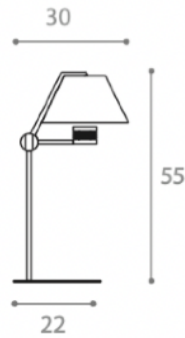

CINEMA TABLE LAMP
MADE IN ITALY BY ANTONANGELI

22 / 30 x 55 H

Single adjustable metal table lamp finished in white with a gold leaf inner shade.

Quantity: 2