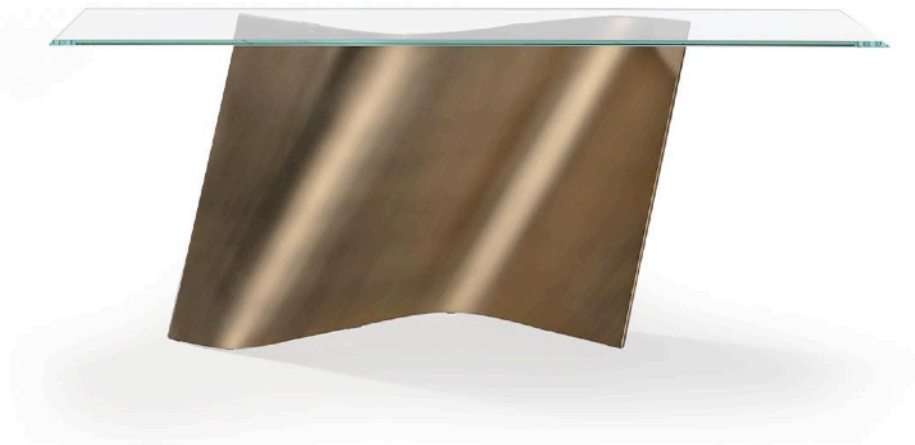

FRAME CONSOLE

MADE IN ITALY BY GIULIO MARELLI

200 x 40 x 70 H

Console with a brushed antique gold OPM15 metal frame, Emperador Brown OPP3 marble top & chrome back-painted bronze glass lower shelf.

Quantity: 1

OAKY CONSOLE

MADE IN ITALY BY ARTE VENEZIANA

143 x 55 x 95 H

Console with two drawers in antiqued mirror and shiny handmade engravings. Structure and sides in solid oak.

Quantity: 1

ESSE CONSOLE

MADE IN ITALY BY REFELX

150 x 40 x 74 H

Console with a extra clear rectangle glass top & bronze
100M base

Quantity: 1

ESSE CONSOLE

MADE IN ITALY BY REFELX

150 x 40 x 74 H

Console with a extra clear rectangle glass top & titanium
101M base