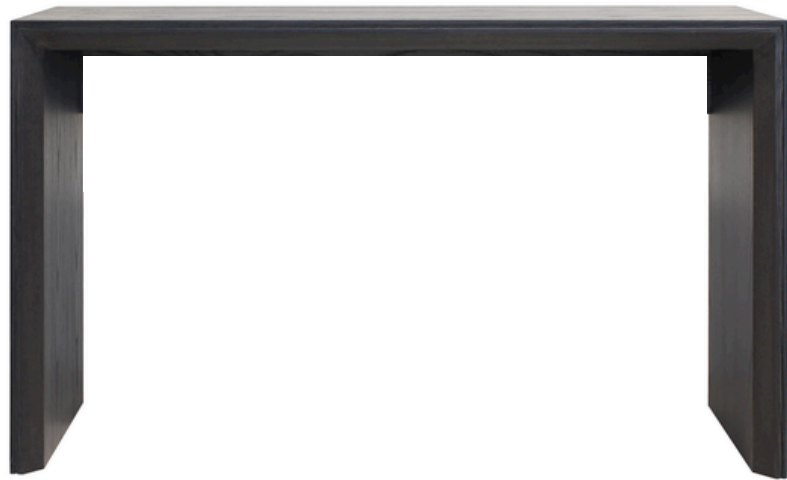

FRAME CONSOLE

MADE IN ITALY BY GIULIO MARELLI

200 x 40 x 70 H

Console with a brushed antique gold OPM15 metal frame, Emperador Brown OPP3 marble top & chrome back-painted bronze glass lower shelf.

Quantity: 1

OAKY CONSOLE

MADE IN ITALY BY ARTE VENEZIANA

143 x 55 x 95 H

Console with two drawers in antiqued mirror and shiny handmade engravings. Structure and sides in solid oak.

Quantity: 1

ESSE CONSOLE

MADE IN ITALY BY REFELX

150 x 40 x 74 H

Console with a extra clear rectangle glass top & bronze
100M base

Quantity: 1

ESSE CONSOLE

MADE IN ITALY BY REFELX

150 x 40 x 74 H

Console with a extra clear rectangle glass top & titanium
101M base

Quantity: 1

FIRENZE DESK / CONSOLE

MADE IN NZ BY SARFIELD BROOKE

135 x 45 x 75 H

Console / desk in American ash veneer with a smoked charcoal frame finish, without modesty panel.

Quantity: 2

WIMBERLEY DESK / CONSOLE