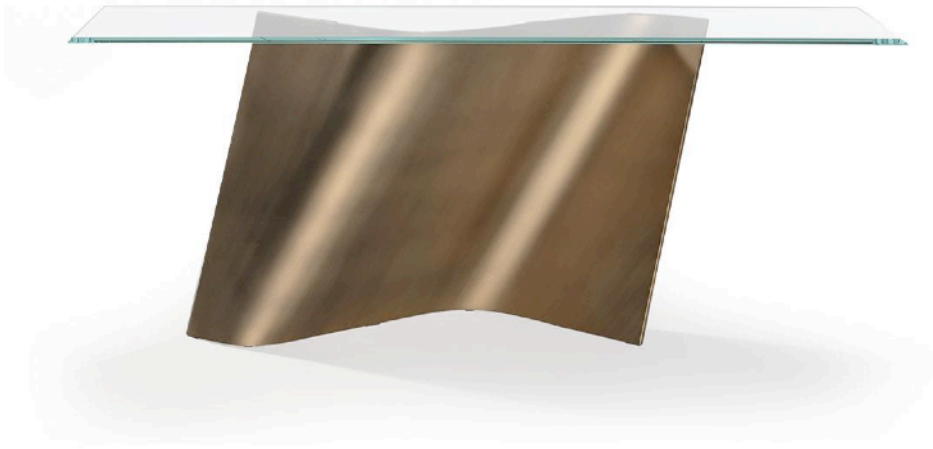

FRAME CONSOLE

MADE IN ITALY BY GIULIO MARELLI

200 x 40 x 70 H

Console with a brushed antique gold OPM15 metal frame, Emperador Brown OPP3 marble top & chrome back-painted bronze glass lower shelf.

Quantity: 1

OAKY CONSOLE

MADE IN ITALY BY ARTE VENEZIANA

143 x 55 x 95 H

Console with two drawers in antiqued mirror and shiny handmade engravings. Structure and sides in solid oak.

Quantity: 1

ESSE CONSOLE

MADE IN ITALY BY REFELX