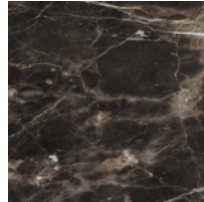

Quantity: 1

MONOLITE CONSOLE
MADE IN ITALY BY REFLEX

1 x 150 x 40 x 80 H

1 x 220 x 40 x 76 H

Console with a bevel wood top in Canaletto Henné and bronze glass legs with London engravings.

Quantity: 2 (1 of each size)

FRAME CONSOLE

MADE IN ITALY BY GIULIO MARELLI

200 x 40 x 70 H

Console with a brushed antique gold OPM15 metal frame, Emperador Brown OPP3 marble top & chrome back-painted bronze glass lower shelf.

Quantity: 1