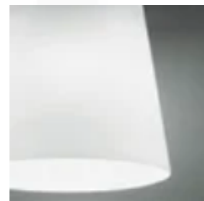

NAXOS TABLE LAMP
MADE IN ITALY BY VISTOSI

48 Diameter x 76 H

Large table lamp with a matt white BC/ST glass shade & glossy white BC structure.

E27 / E14

Quantity: 1