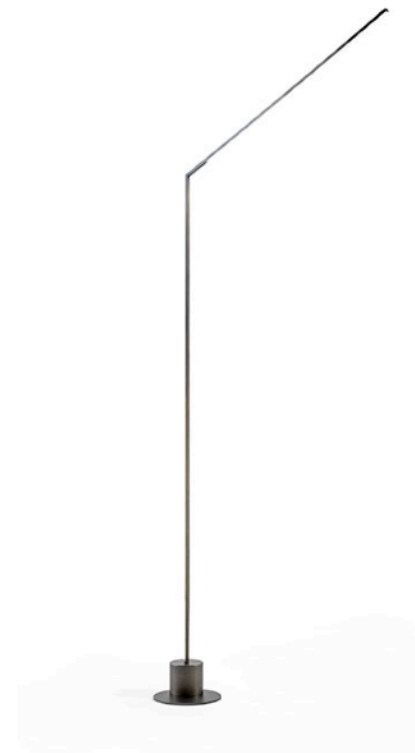

22 / 30 x 55 H

Single adjustable metal table lamp finished in white with a gold leaf inner shade.

Quantity: 2

FORMOSA TABLE LAMP

MADE IN ITALY BY ANTONANGELI

30 Diameter x 56 H

Table lamp with a metallic structure & white asymmetrical textured shade.

50 Diameter x 75 H

Table lamp with a bronze painted metal structure & warm white fibreglass shade.

Quantity: 1

BELL GARDEN DESK LAMP

MADE IN ITALY BY ANTONANGELI

20 Diameter x 26 - 72 H

Flexible table lamp with a anodised aluminium base & aluminium shade finished in satin brass.

Quantity: 2

BELL GARDEN DESK LAMP
MADE IN ITALY BY ANTONANGELI

20 Diameter x 26 - 72 H

Flexible table lamp with a anodised aluminium base & aluminium shade finished in glossy black.

Quantity: 2

Ltd.

ESSENTIAL STELO FLOOR LAMP

MADE IN ITALY BY REFLEX

9 Diameter x 190 H

360° rotating metal floor lamp with a dark brass finish.
LED strip lighting with a touch-system switch.

Quantity: 2

ESSENTIAL BRACCIO FLOOR LAMP

MADE IN ITALY BY REFLEX