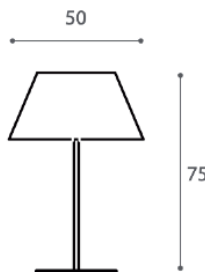

RICAMI TABLE LAMP

MADE IN ITALY BY ANTONANGELI

50 Diameter x 75 H

Table lamp with a white painted metal structure & warm white fibreglass shade.

Quantity: 2