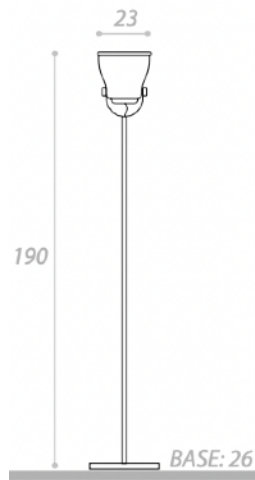

Quantity: 1

ARMONICA FLOOR LAMP
MADE IN ITALY BY ANTONANGELI

26 / 51 Diameter x 140 - 220 H

Adjustable metal floor lamp finished in copper with a borosilicate glass shade, including dimmer.

Quantity: 1

ARMONICA FLOOR LAMP
MADE IN ITALY BY ANTONANGELI

26 / 51 Diameter x 140 - 220 H

Adjustable metal floor lamp finished in chrome with a borosilicate glass shade, including dimmer.

Quantity: 1

ARMONICA FLOOR LAMP
MADE IN ITALY BY ANTONANGELI

26 / 51 Diameter x 140 - 220 H

Adjustable metal floor lamp finished in shiny gold with a borosilicate glass shade, including dimmer.

Quantity: 1

DOLCEVITA FLOOR LAMP
MADE IN ITALY BY ANTONANGELI

23 Diameter (at base) x 170 - 210 H

Height adjustable floor lamp in white tyke polyethylene, including dimmer.

Quantity: 1

SMALL BELL FLOOR LAMP
MADE IN ITALY BY ANTONANGELI

23 / 26 Diameter x 190 H

Floor lamp with a anodised aluminium base & aluminium shade finished in copper, including dimmer.

Quantity: 1

BIG BELL FLOOR LAMP
MADE IN ITALY BY ANTONANGELI