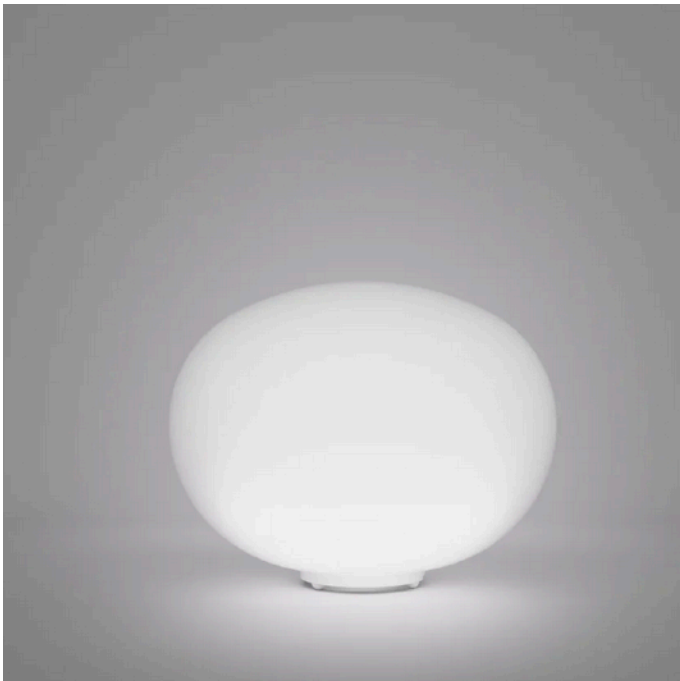

16 / 18 Diameter x 38 H

Small table lamp with a transparent burned earth TB/TR glass shade & matt gold OS structure.

LED 2700°K

Quantity: 2

RIFLESSO TABLE LAMP

MADE IN ITALY BY VISTOSI

11 / 28 Diameter x 45 H

Table lamp with a crystal striped glass CR/RI glass shade & glossy chrome CR structure.

E14

Quantity: 1

NAXO TABLE LAMP
MADE IN ITALY BY VISTOSI

32 Diameter x 50 H

(SAMPLE) Medium table lamp with a matt white BC/ST glass shade & glossy white BC structure

E27 / E14

Quantity: 1

NAXOS TABLE LAMP
MADE IN ITALY BY VISTOSI

48 Diameter x 76 H

Large table lamp with a matt white BC/ST glass shade & glossy white BC structure.

E27 / E14

Quantity: 1

LUCCIOLA TABLE LAMP

MADE IN ITALY BY VISTOSI

27 Diameter x 21 H

Table lamp with a matt white BC/ST glass shade & glossy white BC structure.

E14

Quantity: 2

LUCCIOLA TABLE LAMP

MADE IN ITALY BY VISTOSI

41 Diameter x 30 H