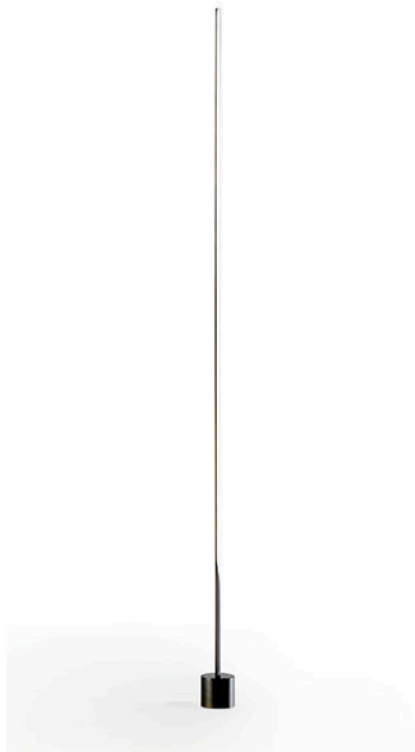

50 Diameter x 75 H

Table lamp with a bronze painted metal structure & warm white fibreglass shade.

Quantity: 1

BELL GARDEN DESK LAMP

MADE IN ITALY BY ANTONANGELI

20 Diameter x 26 - 72 H

Flexible table lamp with a anodised aluminium base & aluminium shade finished in satin brass.

Quantity: 2

BELL GARDEN DESK LAMP
MADE IN ITALY BY ANTONANGELI

20 Diameter x 26 - 72 H

Flexible table lamp with a anodised aluminium base & aluminium shade finished in glossy black.

Quantity: 2

Ltd.

ESSENTIAL STELO FLOOR LAMP

MADE IN ITALY BY REFLEX

9 Diameter x 190 H

360° rotating metal floor lamp with a dark brass finish.
LED strip lighting with a touch-system switch.

Quantity: 2

ESSENTIAL BRACCIO FLOOR LAMP

MADE IN ITALY BY REFLEX