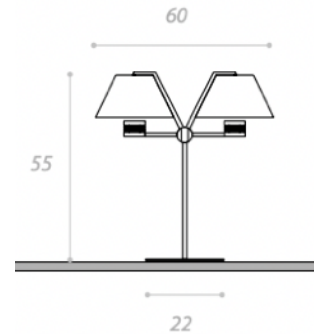

CINEMA TABLE LAMP
MADE IN ITALY BY ANTONANGELI

22 / 60 x 55 H

Double adjustable metal table lamp finished in white.

Quantity: 2