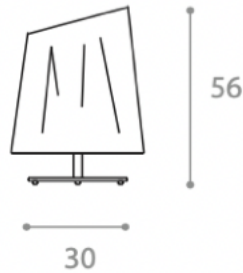

FORMOSA TABLE LAMP

MADE IN ITALY BY ANTONANGELI

30 Diameter x 56 H

Table lamp with a metallic structure & white asymmetrical textured shade.

Quantity: 1