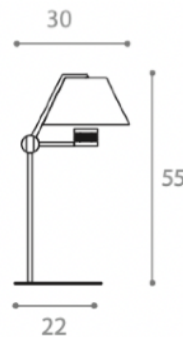

Quantity: 2

CINEMA TABLE LAMP

MADE IN ITALY BY ANTONANGELI

22 / 60 x 55 H

Double adjustable metal table lamp finished in aluminium.

Quantity: 2

CINEMA TABLE LAMP

MADE IN ITALY BY ANTONANGELI