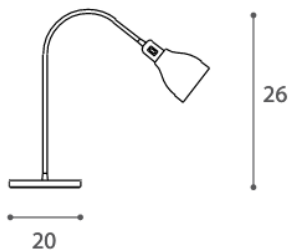

Quantity: 1

RICAMI TABLE LAMP

MADE IN ITALY BY ANTONANGELI

50 Diameter x 75 H

Table lamp with a white painted metal structure & warm white fibreglass shade.

Quantity: 2

RICAMI TABLE LAMP

MADE IN ITALY BY ANTONANGELI

50 Diameter x 75 H

Table lamp with a bronze painted metal structure & warm white fibreglass shade.

Quantity: 1

BELL GARDEN DESK LAMP

MADE IN ITALY BY ANTONANGELI

20 Diameter x 26 - 72 H

Flexible table lamp with a anodised aluminium base & aluminium shade finished in satin brass.