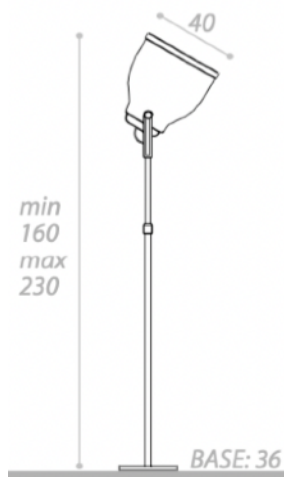

26 / 51 Diameter x 140 - 220 H

Adjustable metal floor lamp finished in chrome with a borosilicate glass shade, including dimmer.

Quantity: 1

ARMONICA FLOOR LAMP
MADE IN ITALY BY ANTONANGELI

26 / 51 Diameter x 140 - 220 H

Quantity: 1

SMALL BELL FLOOR LAMP
MADE IN ITALY BY ANTONANGELI

23 / 26 Diameter x 190 H

Floor lamp with a anodised aluminium base & aluminium shade finished in copper, including dimmer.

Quantity: 1

BIG BELL FLOOR LAMP
MADE IN ITALY BY ANTONANGELI

40 / 36 Diameter x 160 - 230 H

Floor lamp with a anodised aluminium base & aluminium shade finished in satin brass, including dimmer.

Quantity: 1

VIVA EDISON FLOOR LAMP MADE IN ITALY BY ANTONANGELI

35 / 31 Diameter x 200 H