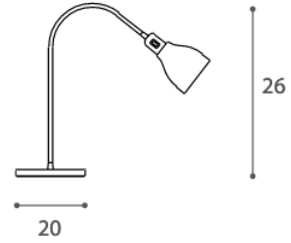

BELL GARDEN DESK LAMP
MADE IN ITALY BY ANTONANGELI

20 Diameter x 26 - 72 H

Flexible table lamp with a anodised aluminium base & aluminium shade finished in glossy black.

Quantity: 2

Ltd.