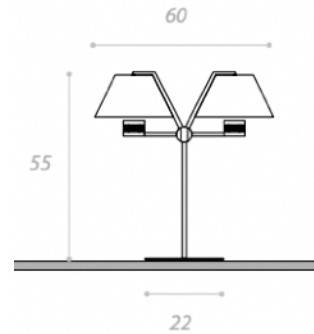

Quantity: 2

PENELOPE TABLE LAMP

MADE IN ITALY BY ANTONANGELI

50 Diameter x 65 H

Metal wire frame table lamp finished in brass with double integrated LED lighting.

Quantity: 1

CINEMA TABLE LAMP
MADE IN ITALY BY ANTONANGELI