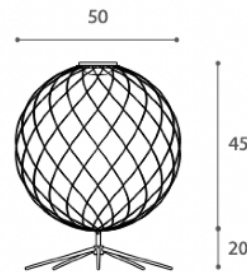

PENELOPE TABLE LAMP

MADE IN ITALY BY ANTONANGELI

50 Diameter x 65 H

Metal wire frame table lamp finished in brass with double integrated LED lighting.

Quantity: 1