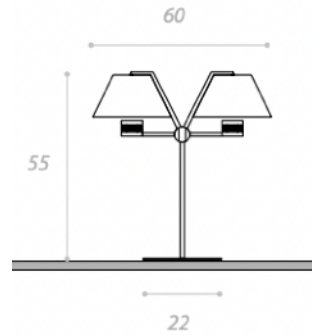

CINEMA TABLE LAMP

MADE IN ITALY BY ANTONANGELI

22 / 60 x 55 H

Double adjustable metal table lamp finished in aluminium.

Quantity: 2