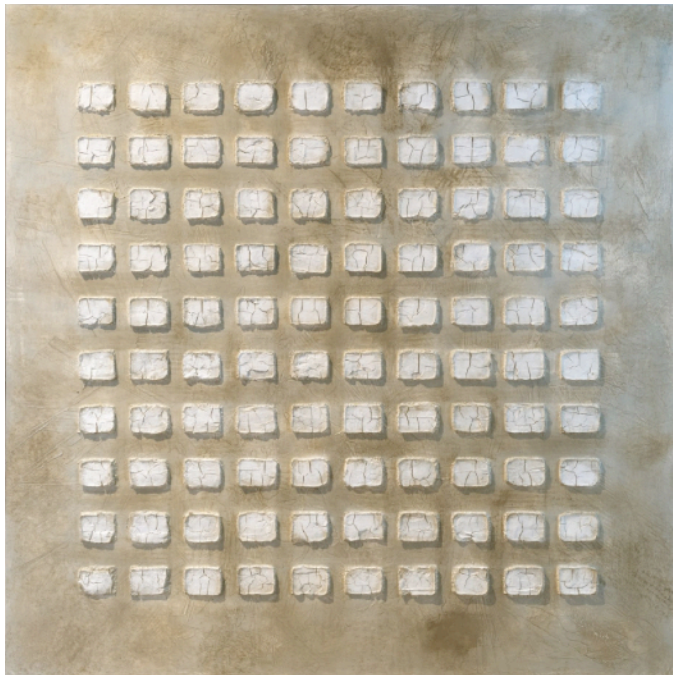

DHARMA ARTWORK

NOVOCUADRO OF SPAIN

150 x 150cm

Work on wood with no frame by Javier Torres

Quantity: 1

Estimated arrival date: May 2024

Order: #1518