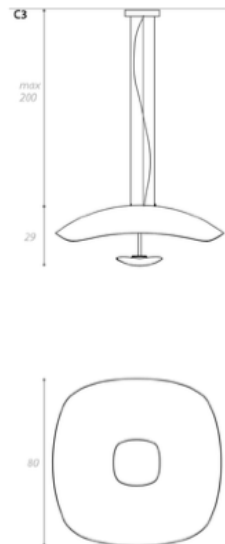

42 Diameter x 16.5 H.

Pendant with a pleated fabric inner shade & smoky Murano glass outer with matt steel metal fitting.

LED 3000°K

Quantity: 1

PLISSE PENDANT

MADE IN ITALY BY VISTOSI

42 Diameter x 16.5cm H, 200cm cable length.

22 Diameter x 34cm H, 200cm cable length.

Pendant with a white shaded transparent BC/SF glass shade & matt steel AVS structure.

LED 3000°K

Quantity: 1

Estimated arrival date: January 2025

Order: #1573

MEDEA 1 PENDANT

22 Diameter x 34cm H, 200cm cable length.

Pendant with a white shaded transparent BC/SF glass shade & matt steel AVS structure.

LED 3000°K

Quantity: 1

DANDOLO PENDANT
MADE IN ITALY BY REFLEX

20 Diameter x 30 H (200cm max length cable)

20 Diameter x 30 H (200cm max length cable)

Pendant with a amber-iridium glass shade.

Quantity: 1

PENOMBRA PENDANT
MADE IN ITALY BY ANTONANGELI

80 x 80 x 29 H, 200cm max cable length

Pendant with a black & gold leaf metal structure and intergrated LED light source.