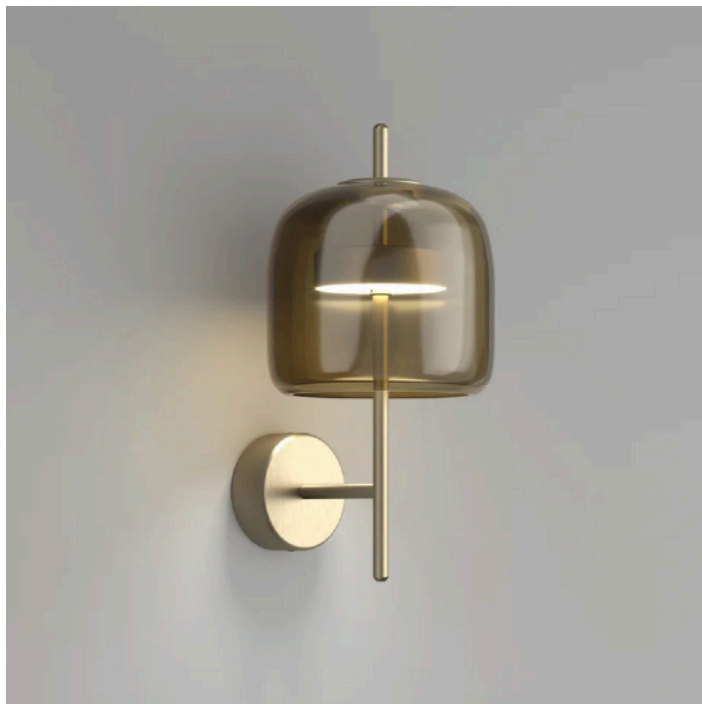

JUBE WALL LIGHT

MADE IN ITALY BY VISTOSI

18 x 22 x 36 H

Wall light with a transparent burnt earth TB/TR glass shade & matt gold OS structure.

LED 3000°K

Quantity: 2