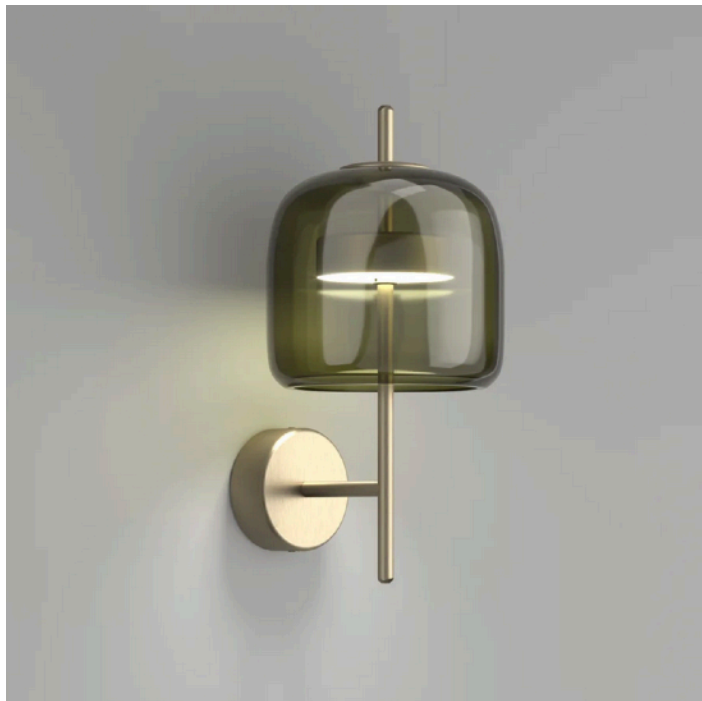

JUBE WALL LIGHT

MADE IN ITALY BY VISTOSI

18 x 22 x 36 H

Wall light with a transparent green VA/TR glass shade & matt gold OS structure.

LED 3000°K

Quantity: 2