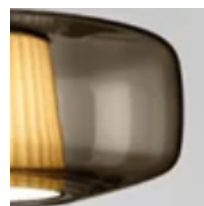

PLOT FRAME PENDANT

MADE IN ITALY BY VISTOSI

80 x 15 x 52cm H, 200cm cable length.

Pendant with 3 spheres in white glossy BC/LU blown glass and a matt black NEO structure.

LED 3000°K

Quantity: 1

GIOGALI SP50 PENDANT

MADE IN ITALY BY VISTOSI

49 Diameter x 49cm H, 200cm cable length.

Pendant with crystal transparent CR/TR Murano glass hooks and a matt bronze BR structure.

E27

Quantity: 1

PLISSE PENDANT

MADE IN ITALY BY VISTOSI