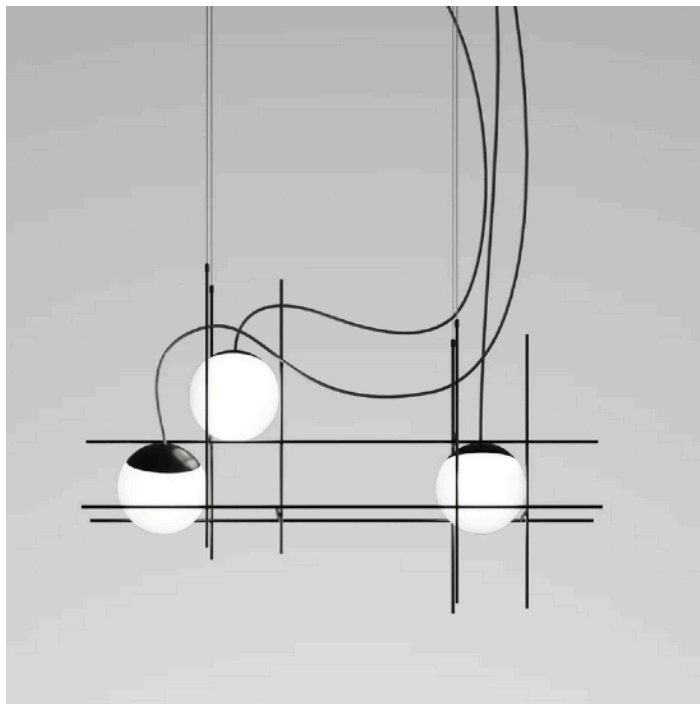

G9

Quantity: 1

PEGGY PENDANT

MADE IN ITALY BY VISTOSI

180 x 67 x 85 H. 200cm cable length.

Pendant with 9 spheres in white glossy BC/LU blown glass and an antique brass OT structure.

E14

Quantity: 1

PLOT FRAME PENDANT

MADE IN ITALY BY VISTOSI

80 x 15 x 52cm H, 200cm cable length.

Pendant with 3 spheres in white glossy BC/LU blown glass and a matt black NEO structure.

LED 3000°K

Quantity: 1

GIOGALI SP50 PENDANT