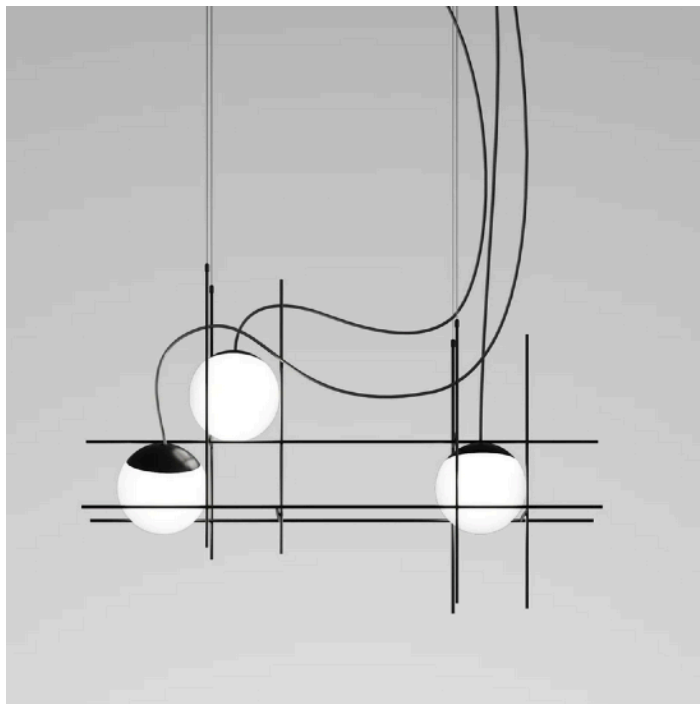

G9

Quantity: 1

PEGGY PENDANT

MADE IN ITALY BY VISTOSI

180 x 67 x 85 H. 200cm cable length.

Pendant with 9 spheres in white glossy BC/LU blown glass and an antique brass OT structure.

E14

Quantity: 1

PLOT FRAME PENDANT

MADE IN ITALY BY VISTOSI

80 x 15 x 52cm H, 200cm cable length.

Pendant with 3 spheres in white glossy BC/LU blown glass and a matt black NEO structure.

LED 3000°K

Quantity: 1

GIOGALI SP50 PENDANT

Pendant with a white shaded transparent BC/SF glass shade & matt steel AVS structure.

LED 3000°K

Quantity: 1

MEDEA 2 PENDANT
MADE IN ITALY BY VISTOSI

22 Diameter x 34cm H, 200cm cable length.

Pendant with a white shaded transparent BC/SF glass shade & matt steel AVS structure.