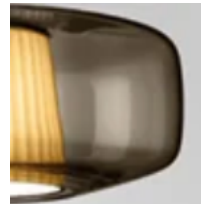

PLOT FRAME PENDANT

MADE IN ITALY BY VISTOSI

80 x 15 x 52cm H, 200cm cable length.

Pendant with 3 spheres in white glossy BC/LU blown glass and a matt black NEO structure.

LED 3000°K

Quantity: 1

GIOGALI SP50 PENDANT

MADE IN ITALY BY VISTOSI

49 Diameter x 49cm H, 200cm cable length.

Pendant with crystal transparent CR/TR Murano glass hooks and a matt bronze BR structure.

E27

Quantity: 1

PLISSE PENDANT

MADE IN ITALY BY VISTOSI