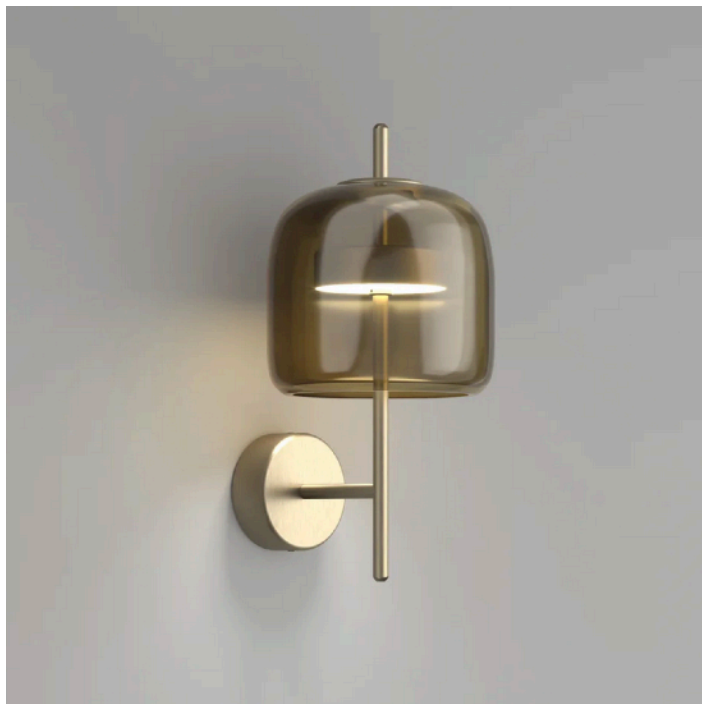

JUBE WALL LIGHT
MADE IN ITALY BY VISTOSI

18 x 22 x 36 H

Wall light with a transparent burnt earth TB/TR glass shade & matt gold OS structure.

LED 3000°K

Quantity: 2