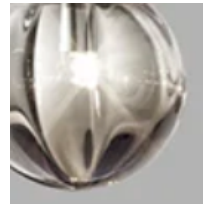

PUPPET RING PENDANT

MADE IN ITALY BY VISTOSI

89 x 113 x 43 H with 200cm flex length.

Pendant smoky FU/TR Murano glass spheres & matt black nickel metal structure.

G9

Quantity: 1