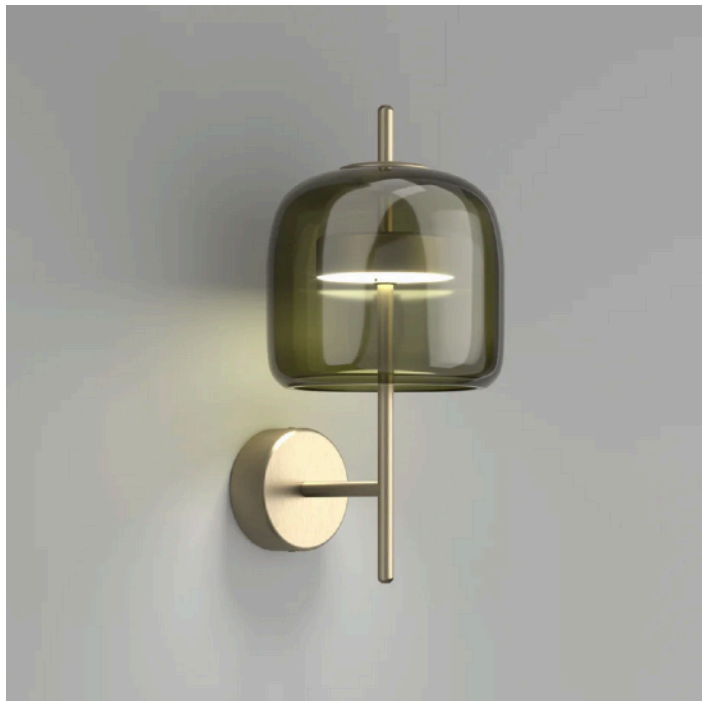

JUBE WALL LIGHT
MADE IN ITALY BY VISTOSI

18 x 22 x 36 H

Wall light with a transparent green VA/TR glass shade & matt gold OS structure.

LED 3000°K

Quantity: 2