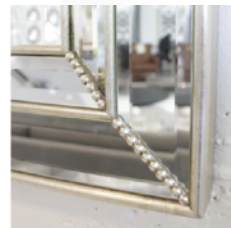

1702 MIRROR

MADE IN ITALY BY F.A.L

100 x 200cm

Rectangle mirror with silver trim

Quantity: 3