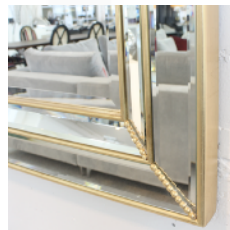

1702 MIRROR

MADE IN ITALY BY F.A.L

92 x 150cm

Rectangle mirror with gold trim

Quantity: 4