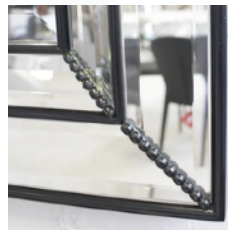

120 x 120cm

Rectangle mirror with gold trim

Quantity: 2

**1702 MIRROR**

MADE IN ITALY BY F.A.L

92 x 118cm

Rectangle mirror with black trim

Quantity: 2