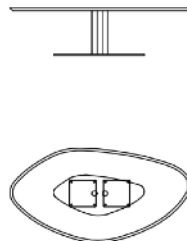

## SEVENTY COFFEE TABLE

MADE IN ITALY BY REFLEX

139 x 73 x 37 H

Coffee table with a wooden shaped top & beveled edge in Canaletto Henne & bronze 100M base.

Quantity: 1

Estimated arrival date: June 2025

Order: #1596

## SEVENTY COFFEE TABLE

MADE IN ITALY BY REFLEX

139 x 73 x 37 H

Coffee table with a etched Sahara marble glass shaped top & bronze 100M base.

Quantity: 1

Estimated arrival date: June 2025

Order: #1596

## **MINI SERVER TABLE**

MADE IN ITALY BY GIULIO MARELLI

50 x 36 x 58 H

Server table finished in brushed matt chrome OPM2 metal.

Quantity: 1

Estimated arrival date: July 2025

Order: #1618